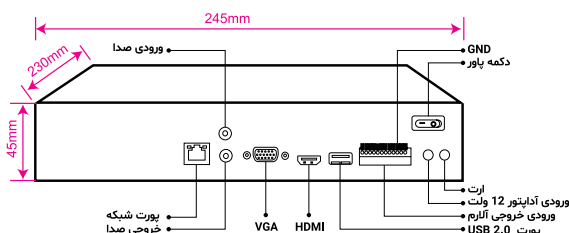

قابلیت ارایه فرم و امنیتی جهت استفاده در مراکز فوق حساس و نظامی - فاقد قابلیت دسترسی از طریق اینترنت

4K NVR

1403-S3

3 years Platinum Guarantee

- سه سال گارانتی پلاتینیوم بدون قید و شرط کی دی تی شامل:

- آبخوردگی، شکستگی، ضربه دیدگی، خسارت ناشی از صاعقه، زنگ زدگی، نوسانات برق و سایر اتفاقات و صدمات

سایر برتری‌ها:

- امکان گسترش نرم افزاری به درخواست مصرف کنندگان
- نرم افزارهای موبایل و ویندوز حرفه‌ای به زبان فارسی و انگلیسی
- استفاده از CPU و Ram بیشتر نسبت به سایر برندها
- بالا ترین سطح پشتیبانی از دوربین های سایر برندها
- سیستم عامل به زبان فارسی و انگلیسی
- وب نویسی به زبان فارسی و انگلیسی
- عملکرد ANR با دوربین های کی دی تی
- قابلیت اتصال به اسپیکرهای شبکه کی دی تی

پشتیبانی از قابلیت‌های هوشمند:

- عبور از خط
- فنس مجازی
- ورود به منطقه
- خروج از منطقه
- گم شدن اشیاء
- افزافه شدن اشیاء
- تردد شمار افراد
- تشخیص چهره
- تشخیص حرکت
- تشخیص انسان
- جستجوی هوشمند تصاویر
- تشخیص حرکت سریع افراد
- تشخیص پوشاندن دوربین
- تشخیص تغییر زاویه دوربین
- تشخیص پارک غیر مجاز خودرو
- تشخیص پرسه زنی افراد
- تشخیص صدای غیر عادی
- تشخیص عدم فوکوس لنز
- تشخیص تجمع افراد
- تشخیص خودرو

CPU & Capabilities	
CPU	Dual-Core ARM Cortex-A7@1300 MHz
IP Channel Input	4CH x 4K@30fps
Video & Audio	
HDMI Output	1CH x 4K (3840 x 2160)
VGA Output	1CH x Full HD (1920 x 1080)
Audio Input/Output	1CH Input, 1CH Output
Recording	
Video Compression	H.264+(Ultra H.264), H.265+ (Ultra H.265) Smart Event Codec
Audio Compression	G.711A, G.711U
Video Resolution	8MP, 5MP, 4MP, 3MP, 1080P, 720P, VGA, 4CIF, DCIF, 2CIF, CIF, QCIF
Input Bandwidth	40 Mbps
Record Mode	Manual, Schedule, Alarm, Event, Smart Event
Pre & Post Record	Pre 1~30 sec, Post 10~300 sec
Playback & Backup	
Sync Playback	4CH Sync Playback(Up to 4K@30fps)
Search Mode	Time & Date, Motion, Alarm Input, All Smart Function
Playback Mode	Normal, Time Division, Label, Event, Picture Playback, Smart Playback, ANR Support
Backup Mode	USB Device, Network, Internal Sata Burner
Network & Monitoring	
Protocols	HTTPs, HTTP, TCP/IP V4-V6, ICMP, RTSP, UDP, NTP, DHCP, DDNS, FTP, SNMP-V1-V2-V3, UPNP, P2P, NAT, Multi Cast
Compatibility	Onvif Ver2.6, Profile S, G, T, CGI, SDK, API
Output Bandwidth	80 Mbps
User	32 Users
Streaming Method	Unicast, Multicast
Web Viewer	IE, Edge, Firefox, Chrome
Windows Software	Unlimited KDT CMS/VMS
Smart Device	IOS, Android Phone & Tablet