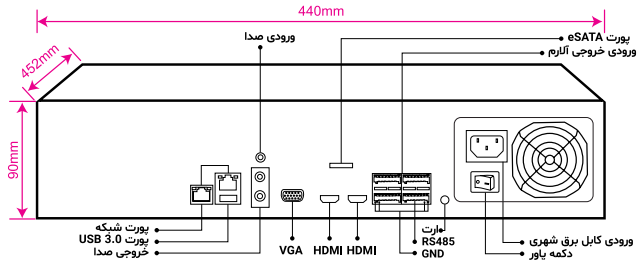

قابلیت ارایه فرم و امنیتی جهت استفاده در مراکز فوق حساس و نظامی - فاقد قابلیت دسترسی از طریق اینترنت

4K NVR

3 years Platinum Guarantee

- سه سال گارانتی پلاتینیوم بدون قید و شرط کی دی تی شامل:
- آبخوردگی، شکستگی، ضربه دیدگی، خسارت ناشی از صاعقه، زنگ زدگی، نوسانات برق و سایر اتفاقات و صدمات

سایر برتری‌ها:

- امکان گسترش نرم افزاری به درخواست کنندگان
- نرم افزارهای موبایل و ویندوز حرفه‌ای به زبان فارسی و انگلیسی
- استفاده از CPU و Ram بیشتر نسبت به سایر برندها
- بالاترین سطح پشتیبانی از دوربین های سایر برندها
- سیستم عامل به زبان فارسی و انگلیسی
- وب نویسی به زبان فارسی و انگلیسی
- عملکرد ANR با دوربین های کی دی تی
- قابلیت اتصال به اسپیکرهای شبکه کی دی تی

پشتیبانی از قابلیت‌های هوشمند:

- عبور از خط
- فنس مجازی
- ورود به منطقه
- خروج از منطقه
- گم شدن اشیاء
- افزافه شدن اشیاء
- تردد شمار افراد
- تشخیص چهره
- تشخیص حرکت
- تشخیص انسان
- جستجوی هوشمند تصاویر
- تشخیص حرکت سریع افراد
- تشخیص پوشاندن دوربین
- تشخیص تغییر زاویه دوربین
- تشخیص پارک غیر مجاز خودرو
- تشخیص پرسه زنی افراد
- تشخیص صدای غیر عادی
- تشخیص عدم فوکوس لنز
- تشخیص تجمع افراد
- تشخیص خودرو

CPU & Capabilities	
CPU	Dual-Core ARM Cortex-A17@1600 MHz
IP Channel Input	32CH x 4K@30fps (Up to 12 MP Supported)
Video & Audio	
HDMI Output	2CH / 1CH 4K (3840 x 2160) , 1CH Full HD (1920 x 1080)
VGA Output	1CH x Full HD (1920 x 1080)
Audio Input/Output	1CH Input, 1CH Output
Recording	
Video Compression	H.264+(Ultra H.264), H.265+ (Ultra H.265) Smart Event Codec
Audio Compression	G.711A, G.711U
Video Resolution	12MP, 8MP, 5MP, 4MP, 3MP, 1080P, 720P, VGA, 4CIF, DCIF, 2CIF, CIF, QCIF
Input Bandwidth	256 Mbps
Record Mode	Manual, Schedule, Alarm, Event, Smart Event
Pre & Post Record	Pre 1~30 sec, Post 10~300 sec
Playback & Backup	
Sync Playback	16CH Sync Playback(Up to 4K@30fps)
Search Mode	Time & Date, Motion, Alarm Input, All Smart Function
Playback Mode	Normal, Time Division, Label, Event, Picture Playback, Smart Playback, ANR Support
Backup Mode	USB Device, Network, Internal Sata Burner
Network & Monitoring	
Protocols	HTTPs, HTTP, TCP/IP V4-V6, ICMP, RTSP, UDP, NTP, DHCP,DDNS, FTP, SNMP-V1-V2-V3, UPNP, P2P, NAT, Multi Cast
Compatibility	Onvif Ver2.6, Profile S, G, T, CGI, SDK, API
Output Bandwidth	256 Mbps
User	32 Users
Streaming Method	Unicast, Multicast
Web Viewer	IE, Edge, Firefox, Chrome
Windows Software	Unlimited KDT CMS/VMS
Smart Device	IOS, Android Phone & Tablet