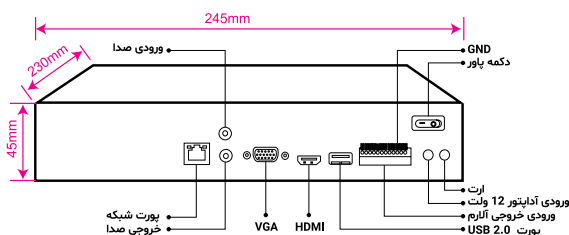

قابلیت ارایه فرم و امنیتی جهت استفاده در مراکز فوق حساس و نظامی - فاقد قابلیت دسترسی از طریق اینترنت

4K NVR

1403-S3

3 years Platinum Guarantee

سه سال گارانتی پلاتینیوم بدون قید و شرط کی دی تی شامل:

- آبخوردگی، شکستگی، ضربه دیدگی، خسارت ناشی از صاعقه، زنگ زدگی، نوسانات برق و سایر اتفاقات و صدمات

سایر برتری‌ها:

- امکان گسترش نرم افزاری به درخواست مصرف کنندگان
- نرم افزارهای موبایل و ویندوز حرفه‌ای به زبان فارسی و انگلیسی
- استفاده از CPU و Ram بیشتر نسبت به سایر برندها
- بالا ترین سطح پشتیبانی از دوربین های سایر برندها
- سیستم عامل به زبان فارسی و انگلیسی
- وب نویسی به زبان فارسی و انگلیسی
- عملکرد ANR با دوربین های کی دی تی
- قابلیت اتصال به اسپیکرهای شبکه کی دی تی

پشتیبانی از قابلیت‌های هوشمند:

- عبور از خط
- فنس مجازی
- ورود به منطقه
- خروج از منطقه
- گم شدن اشیاء
- افزافه شدن اشیاء
- تردد شمار افراد
- تشخیص چهره
- تشخیص حرکت
- تشخیص انسان
- جستجوی هوشمند تصاویر
- تشخیص حرکت سریع افراد
- تشخیص پوشاندن دوربین
- تشخیص تغییر زاویه دوربین
- تشخیص پارک غیر مجاز خودرو
- تشخیص پرسه زنی افراد
- تشخیص صدای غیر عادی
- تشخیص عدم فوکوس لنز
- تشخیص تجمع افراد
- تشخیص خودرو

CPU & Capabilities	
CPU	Dual-Core ARM Cortex-A7@1300 MHz
IP Channel Input	8CH x 4K@30fps
Video & Audio	
HDMI Output	1CH x 4K (3840 x 2160)
VGA Output	1CH x Full HD (1920 x 1080)
Audio Input/Output	1CH Input, 1CH Output
Recording	
Video Compression	H.264+(Ultra H.264), H.265+ (Ultra H.265) Smart Event Codec
Audio Compression	G.711A, G.711U
Video Resolution	8MP, 5MP, 4MP, 3MP, 1080P, 720P, VGA, 4CIF, DCIF, 2CIF, CIF, QCIF
Input Bandwidth	80 Mbps
Record Mode	Manual, Schedule, Alarm, Event, Smart Event
Pre & Post Record	Pre 1~30 sec, Post 10~300 sec
Playback & Backup	
Sync Playback	8CH Sync Playback(Up to 4K@30fps)
Search Mode	Time & Date, Motion, Alarm Input, All Smart Function
Playback Mode	Normal, Time Division, Label, Event, Picture Playback, Smart Playback, ANR Support
Backup Mode	USB Device, Network, Internal Sata Burner
Network & Monitoring	
Protocols	HTTPs, HTTP, TCP/IP V4-V6, ICMP, RTSP, UDP, NTP, DHCP, DDNS, FTP, SNMP-V1-V2-V3, UPNP, P2P, NAT, Multi Cast
Compatibility	Onvif Ver2.6, Profile S, G, T, CGI, SDK, API
Output Bandwidth	80 Mbps
User	32 Users
Streaming Method	Unicast, Multicast
Web Viewer	IE, Edge, Firefox, Chrome
Windows Software	Unlimited KDT CMS/VMS
Smart Device	IOS, Android Phone & Tablet