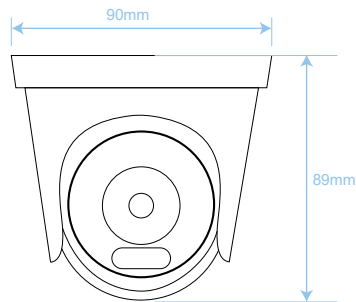

قابلیت ارایه فرم ور امنیتی جهت استفاده در مراکز فوق حساس و نظامی - محصول دارای گواهینامه امنیتی می باشد

IP CAMERA

EF03

1403-S3

2 years
Silver
Guarantee

- دو سال گارانتی نقره‌ای بدون قید و شرط کی دی تی
- سه سال ضمانت پایداری کیفیت تصویر

سایر برتری‌ها:

- بدنه ضد آب و گرد و غبار با درجه IP67
- سرور انتقال تصویر در ایران
- پشتیبانی از H.264+ / H.265+
- پشتیبانی از ONVIF ورژن 2.6
- قابلیت دید در شب هوشمند
- قابلیت DWDR, BLC, HLC, Defog تصویر

قابلیت های هوشمند:

- عبور از خط
- فنس مجازی
- ورود به منطقه
- خروج از منطقه
- تشخیص حرکت سریع

Camera	
Image Sensor	2MP Progressive scan Cmos Sensor (1/3")
CPU	Dual-Core ARM Cortex-A7@900 MHz
Lens	3.6 mm Fixed Lens @F2.0 (2.8 mm Optional)
Resolution	1920*1080 (2MP)
Available IR Range	30~40 m Smart IR SMD Technology
D/N Filter	IR Cut Filter With Auto Switch
Min illumination	Color: 0.01 lux(AGC on) - B/W: 0.0 Lux(IR on)
Angle of View	H-FOV: 82°-(94°), V-FOV: 43°-(69°), D-FOV: 92°-(110°)
Night Vision	IR
Picture Adjust	
Picture Function	DWDR, 2D/3D DNR, BLC, HLC, ROI, Defog
Shutter Speed	Manual (1/3 ~ 1/10.000), Auto
Image Parameter Control	Off, On, Timing (Adjust 0 ~ 255)
D/N Control	Timing, Auto, Color on, Color off
S/N	> 52dB
Image Parameter	Saturation, Brightness, Contrast, Sharpness, Hue
Video / Audio	
Video Compression	H.264+(Ultra H.264), H.265+ (Ultra H.265)
Audio Compression	G.711A, G.711U
Frame Rate(60Hz)	30fps@ 2MP(1920*1080), 30fps@ 960P, 30fps@ 720P
Transmission Stream	Dual Stream (Video Bit Rate:11 Kbps~8 Mbps)
Network	
Protocols	TCP/IP, ICMP, HTTP, HTTPS, DHCP, DNS, DDNS, RTP, RTSP, NTP, UPnP, SMTP, UPnP-TM, P2P, Bonjour, IPV6
Compatibility	Onvif Ver2.6, Profile S, CGI, SDK, API
Streaming Method	Unicast, Multicast
Web Viewer	IE, Edge, Firefox, Chrome
Smart Device	IOS, Android Phone & Tablet

Function	
Recording	NVR, CMS, VMS
Record Type	Manual, Motion Detection, Smart Detection, Schedule
Alarm Triggers	N/A
Event Action	Email, PTZ, Snapshot, Recording, Buzzer, Pop up, Show Message
Event	Motion Detection, Video Shelter
Intelligent Function	5 Smart Function Line Crossing, Area Intrusion, Region Entrance, Region Exiting, Fast Moving
Interface	
Network	1 RJ45 (10M / 100M) Ethernet Port
External Audio	N/A
Internal Audio	Internal Mic
Alarm	N/A
CVBS	N/A
Power	PoE LAN, DC In
Control	N/A
Memory Slot	N/A
General	
Protection Rating	IP67, 2KV Surge Protection
Power Supply	DC12V ± 10%
POE Supply	IEEE802.3af - Max 6.5 Watt
Web Language	English, Persian
Dimension	90*89 mm
Weight	230 g
Operation Humidity	Humidity 95% or less (non-condensing)
Operation Temp	-30°C ~ +60°C
Guarantee	
Product Guarantee	2 Years Silver Guarantee
MTBF	100K hrs min. MIL-HDBK-217F (25°)
Certificates	EN, CN, FCC, CFR