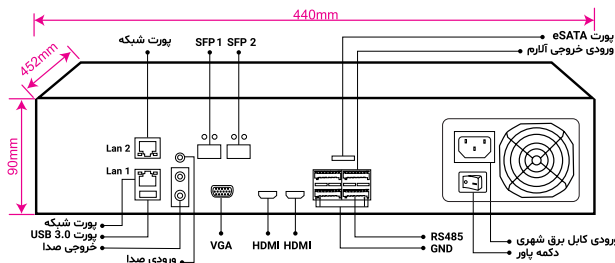

قابلیت ارایه فرم و امنیتی جهت استفاده در مراکز فوق حساس و نظامی - فاقد قابلیت دسترسی از طریق اینترنت

4K NVR

C6B2

1403-S3

3 years Platinum Guarantee

سه سال گارانتی پلاتینیوم بدون قید و شرط کی دی تی شامل:

• آبخوردگی، شکستگی، ضربه دیدگی، خسارت ناشی از صاعقه، زنگ زدگی، نوسانات برق و سایر اتفاقات و صدمات

سایر برتری‌ها:

- امکان گسترش نرم افزاری به درخواست مصرف کنندگان
- نرم افزارهای موبایل و ویندوز حرفه‌ای به زبان فارسی و انگلیسی
- استفاده از CPU و Ram بیشتر نسبت به سایر برندها
- بالاترین سطح پشتیبانی از دوربین های سایر برندها
- سیستم عامل به زبان فارسی و انگلیسی
- وب نویسی به زبان فارسی و انگلیسی
- عملکرد ANR با دوربین های کی دی تی
- مدیریت پهنای باند، تکنولوژی اختصاصی برند کی دی تی (SBMS)
- پشتیبانی از Failover با ذخیره سازی کی دی تی
- قابلیت اتصال به اسپیکرهای شبکه کی دی تی

پشتیبانی از قابلیت‌های هوشمند:

- عبور از خط
- فنس مجازی
- ورود به منطقه
- خروج از منطقه
- گم شدن اشیاء
- اضافه شدن اشیاء
- تردد شمار افراد
- تشخیص چهره
- تشخیص حرکت
- تشخیص انسان
- جستجوی هوشمند تصاویر
- تشخیص حرکت سریع افراد
- تشخیص پوشاندن دوربین
- تشخیص تغییر زاویه دوربین
- تشخیص پارک غیر مجاز خودرو
- تشخیص پرسه زنی افراد
- تشخیص صدای غیر عادی
- تشخیص عدم فوکوس لنز
- تشخیص تجمع افراد
- تشخیص خودرو

CPU & Capabilities	
CPU	Dual-Core ARM Cortex-A17@1600 MHz
IP Channel Input	64CH x 4K@30fps (Up to 12 MP Supported)
Video & Audio	
HDMI Output	2CH / 1CH 4K (3840 x 2160) , 1CH Full HD (1920 x 1080)
VGA Output	1CH x Full HD (1920 x 1080)
Audio Input/ Output	1CH Input, 1CH Output
Recording	
Video Compression	H.264+(Ultra H.264), H.265+ (Ultra H.265) Smart Event Codec
Audio Compression	G.711A, G.711U
Video Resolution	12MP, 8MP, 5MP, 4MP, 3MP, 1080P, 720P, VGA, 4CIF, DCIF, 2CIF, CIF, QCIF
Input Bandwidth	320~500Mbps (Smart Bandwidth Management System)
Record Mode	Manual, Schedule, Alarm, Event, Smart Event
Failover	N+1 Hot Spare
Pre & Post Record	Pre 1~30 sec, Post 10~300 sec
Playback & Backup	
Sync Playback	16CH Sync Playback(Up to 4K@30fps)
Search Mode	Time & Date, Motion, Alarm Input, All Smart Function
Playback Mode	Normal, Time Division, Label, Event, Picture Playback, Smart Playback, ANR Support
Backup Mode	USB Device, Network, Internal Sata Burner
Network & Monitoring	
Protocols	HTTPs, HTTP, TCP/IP V4-V6, ICMP, RTSP, UDP, NTP, DHCP, DDNS, FTP, SNMP-V1-V2-V3, UPNP, P2P, NAT, Multi Cast
Compatibility	Onvif Ver2.6, Profile S, G, T, CGI, SDK, API
Output Bandwidth	100~300Mbps (Smart Bandwidth Management System)
User	32 Users
Streaming Method	Unicast, Multicast
Web Viewer	IE, Edge, Firefox, Chrome
Windows Software	Unlimited KDT CMS/VMS
Smart Device	IOS, Android Phone & Tablet