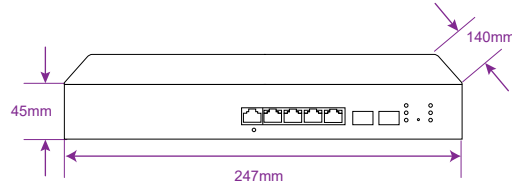

FULL GIGABIT L2+ PoE SWITCH

Hi-PoE

3 years Platinum Guarantee

• سه سال گارانتی پلاتینیوم بدون قید و شرط کی دی تی شامل:

• آبخوردگی، شکستگی، ضربه دیدگی، خسارت ناشی از صاعقه، زنگ زدگی، نوسانات برق و سایر اتفاقات و صدمات

سایر برتری‌ها:

- سخت افزار منحصر بفرد جهت پایداری در تمام شرایط
- اولین محصول ایرانی دارای نشان استاندارد CE اروپا
- دارای گواهینامه ایزو ۹۰۰۱، ۱۰۰۰۲ و ۱۰۰۰۴
- بدنه با استفاده از رنگ های الکترواستاتیک
- بدنه تمام فلز

عملکردهای اصلی:

- دارای ۴ پورت PoE 1000/100/10
- دارای ۲ پورت UP-Link SFP 1000/100/10
- نمایش وضعیت پورت ها از طریق LED
- ارسال برق از طریق شبکه تا ۲۵۰ متر
- دارای توان ۱۲۰ وات
- قابلیت برنامه ریزی دستگاه از طریق وب
- قابلیت برنامه ریزی از طریق پورت Console و Telnet

1403-S3

Interfaces	
Total Port	6 Ports
POE Output (Max)	120 Watt
POE Port Control	Realtek 8239B
Fast RJ45 POE Port	N/A
Gigabit RJ45 POE Port	4 Ports Port 1 BT (Up to 90W) - Port 2~4 AT (Up to 30W)
Fast RJ45 Uplink Port	N/A
Gigabit RJ45 Uplink Port	N/A
Gigabit SFP Uplink Port	2
Combo Uplink Port	N/A
Network Performance	
Standard	IEEE802.3x, IEEE802.3u, IEEE802.3az, IEEE802.3ab, IEEE802.3af, IEEE802.3at (Up to 30Watt), IEEE802.3bt
Protocols	CSMA/CD
Router	N/A
Speed	Ethernet 10Mbps (half duplex), 20Mbps (full duplex); 10BASE-T: 14,880bps/port Fast Ethernet 100Mbps (half duplex), 200Mbps (full duplex); 100BASE-TX:14,880bps/port Gigabit Ethernet 1000Mbps (half duplex), 2000Mbps (full duplex); 1000BASE-TX: 1488000bps/port
Cabling	10Base-TX: Cat 5 or above (250m) POE=250M 100Base-TX: Cat 6 UTP(120m) POE=250M 1000Base-TX: Cat 6 UTP or above (100m) POE=250M
Bandwidth	12Gb Internal Bandwidth
MAC Table	64Kb
Auto MDI-MDIX	Yes All Ports
Console	Yes - Web & RS232 Layer2 Managment (Telnet / SSH/ CLI)
Transfer Pattern	Store & Forward
Hardware	
Processore Type	Realtek Industrial Type
LED Panel	Data Activity, PoE Activity, Power Activity

Case	Metal Case
Mounting	Rackmount / Desktop
Main Board	Double Layer
Security	Port Security, Access IP List, SSH & HTTPS Login, IEE 802.1 X MAB (MAC Authentication Bypass) / Radius Server Authentication
PD'S	
IP Camera	Yes
IP Phone	Yes
(+)5/4,(-)8/7	Optional
(+)2/1,(-)6/3	Yes
General	
Protection Rating	IP51
Web Language	English
Dimension	247*140*45 mm
Weight	980 g
Storage Temp	-20°C ~ +60°C / 10% ~ 90% RH
Operation Temp	-15°C ~ +50°C / 10% ~ 90% RH
Radiation Electromagnetic	EN55016
Power Supply	
Power	200~240V AC, 50~60Hz
Redundant	N/A
LED Power	Yes
Power Cable	Available
Guarantee	
Product Guarantee	3 Years Platinum Guarantee
MTBF	100K hrs min. MIL-HDBK-217F (25°)