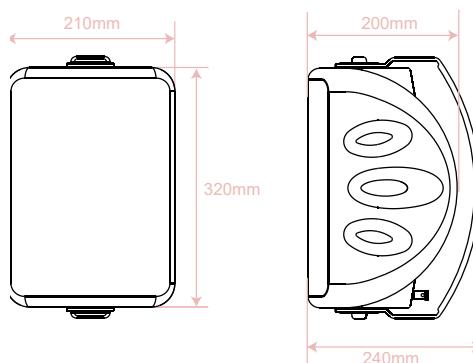

سایر برتری‌ها:

- ارتباط با انواع سرور PBX / KDT VOIP Server / ASTERISK / FREEPBX
- ارتباط از طریق LAN با قابلیت PoE
- قابلیت تعریف آکانت SIP
- دارای ۱۵ مگا بیت کارت حافظه داخلی
- دارای وب جهت تنظیمات و مانیتورینگ بلندگو و کنترل پخش
- قابلیت آپلود مستقیم فایل صوتی و پخش از طریق وب بلندگو
- قابلیت پخش صوت به صورت زمان بندی شده
- استفاده از رمزنگاری JWT با الگوریتم HS۲۵۶
- مانیتورینگ وضعیت سخت افزاری و دمای داخلی بلندگو
- قابلیت تعریف لیست سیاه و سفید برای تماس های ورودی
- قابلیت دریافت بسته های Http از سایر دیوایس ها نظیر NVR کی دی تی
- جهت پخش آلارم های تعریف شده
- قابلیت اتصال به دوربین های مدار بسته تحت شبکه
- قابلیت کنترل و لیوم از طریق وب بلندگو و یا کنسول مرکزی
- قابلیت پخش Stereo و Mono Differential
- سخت افزار و نرم افزار کاملا ایرانی و قابل تغییر در سفارش های خاص
- قابلیت ارتباط با ذخیره سازهای تحت شبکه کی دی تی (NVR) و نرم افزارهای مختلف کی دی تی

2 years
Silver
Guarantee

- دو سال گارانتی نقره‌ای بدون قید و شرط کی دی تی
- سه سال ضمانت پایداری کیفیت صدا

1403-S3

AMPLIFIER	
Output Power (Max)	60W Stereo
Load (Min)	8Ω
Speaker	
Speaker Diameter	6.5 inchx1 , 1.5 inchx1
Rated Power	40W
Power (Max)	60W
Impedance	8Ω
Frequency Response	75-20 Hz
Sensitivity (1 M, 1 W)	86dB
Max. Acoustic Pressure	102dB
SNR	82dB
Network	
Protocols	TCP/IP, HTTP, HTTPS, DNS, RTP, NTP, UPnP, UDP, Multicast
Compatibility	SDK, API , SIP
Sound	
Audio Bit Rate	G.711A(64 Kbps)/G.711U(64 Kbps)/G722(16 Kbps)
Codec	MP3 44.1 kHz, G.722 ADPCM 16 kHz, G.711 PCMU 8 kHz, G.711 PCMA8 kHz
Playing	NVR, CMS, VMS, HTTP Link
Playing Type	Manual, Link, Schedule, Multi Cast
Audio Algorithm	AEC, AGC, ANS
Audio File Format	MP3, WAV, PCM , etc

Alarm Triggers	All Intelligent Function For KDT CMSs & VMSs , KDT NVRs & Camera
Event Action	2 X Alarm Triger N-O
Interface	
Network	1 RJ45 (10M / 100M) Ethernet Port
Alarm	Alarm In, Alarm Out
Audio	Audio In
MIC	Yes
Power	PoE LAN, DC In
Reset	Software reset
Memory Slot	N/A
General	
Protection Rating	IP44, 6KV Surge Protection
Power Supply	12V DC, 2 A
POE Supply	IEEE802.3at
Web Language	English, Persian
Installation	Indoor / Wall and Column
Weight	4.5 Kg
Operation Humidity	Humidity 90% or less (non-condensing)
Operation Temp	-30°C ~ +60°C
Dimension	210*240*320 mm
Material, Colour	ABS Black
Guarantee	
Product Guarantee	2 Years Silver Guarantee
MTBF	100K hrs min. MIL-HDBK-217F (25°)
Certificates	EN, CN, FCC