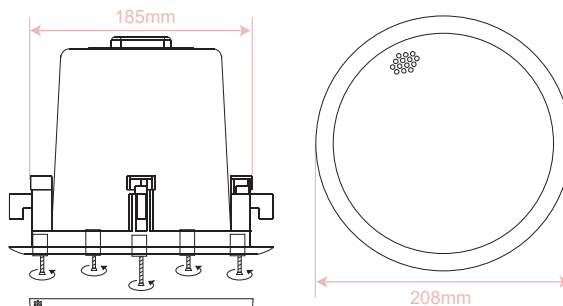

| Alarm Triggers | All Intelligent Function For KDT CMSs & VMSs , KDT NVRs & Camera |
|--------------------|--|
| Event Action | 2 X Alarm Triger N-O |
| Interface | |
| Network | 1 RJ45 (10M / 100M) Ethernet Port |
| Alarm | Alarm In, Alarm Out |
| Audio | Audio In |
| MIC | Yes |
| Power | PoE LAN, DC In |
| Reset | Software reset |
| Memory Slot | N/A |
| General | |
| Protection Rating | IP44, 6KV Surge Protection |
| Power Supply | 12V DC, 2 A |
| POE Supply | IEEE802.3at |
| Web Language | English, Persian |
| Installation | Indoor / Wall and Column |
| Weight | 4.5 Kg |
| Operation Humidity | Humidity 90% or less (non-condensing) |
| Operation Temp | -30°C ~ +60°C |
| Dimension | 210*240*320 mm |
| Material, Colour | ABS Black |
| Guarantee | |
| Product Guarantee | 2 Years Silver Guarantee |
| MTBF | 100K hrs min. MIL-HDBK-217F (25°) |
| Certificates | EN, CN, FCC |