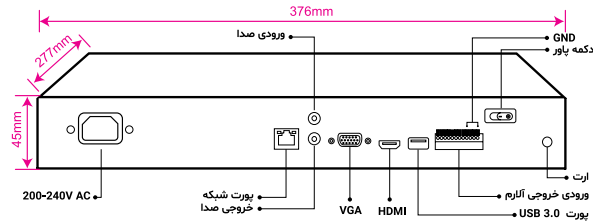

قابلیت ارایه فرم و امنیتی جهت استفاده در مراکز فوق حساس و نظامی - فاقد قابلیت دسترسی از طریق اینترنت

4K NVR

1403-S3

3 years Platinum Guarantee

- سه سال گارانتی پلاتینیوم بدون قید و شرط کی دی تی شامل:
- آبخوردگی، شکستگی، ضربه دیدگی، خسارت ناشی از صاعقه، زنگ زدگی، نوسانات برق و سایر اتفاقات و صدمات

سایر برتری‌ها:

- امکان گسترش نرم افزاری به درخواست کنندگان
- نرم افزارهای موبایل و ویندوز حرفه‌ای به زبان فارسی و انگلیسی
- استفاده از CPU و Ram بیشتر نسبت به سایر برندها
- بالا ترین سطح پشتیبانی از دوربین های سایر برندها
- سیستم عامل به زبان فارسی و انگلیسی
- وب نویسی به زبان فارسی و انگلیسی
- عملکرد ANR با دوربین های کی دی تی
- قابلیت اتصال به اسپیکرهای شبکه کی دی تی

پشتیبانی از قابلیت‌های هوشمند:

- عبور از خط
- فنس مجازی
- ورود به منطقه
- خروج از منطقه
- گم شدن اشیاء
- افزافه شدن اشیاء
- تردد شمار افراد
- تشخیص چهره
- تشخیص حرکت
- تشخیص انسان
- جستجوی هوشمند تصاویر
- تشخیص حرکت سریع افراد
- تشخیص پوشاندن دوربین
- تشخیص تغییر زاویه دوربین
- تشخیص پارک غیر مجاز خودرو
- تشخیص پرسه زنی افراد
- تشخیص صدای غیر عادی
- تشخیص عدم فوکوس لنز
- تشخیص تجمع افراد
- تشخیص خودرو

CPU & Capabilities	
CPU	Dual-Core ARM Cortex-A17@1600 MHz
IP Channel Input	16CH x 4K@30fps (Up to 12 MP Supported)
Video & Audio	
HDMI Output	1CH x 4K (3840 x 2160)
VGA Output	1CH x Full HD (1920 x 1080)
Audio Input/ Output	1CH Input, 1CH Output
Recording	
Video Compression	H.264+(Ultra H.264), H.265+ (Ultra H.265) Smart Event Codec
Audio Compression	G.711A, G.711U
Video Resolution	12MP, 8MP, 5MP, 4MP, 3MP, 1080P, 720P, VGA, 4CIF, DCIF, 2CIF, CIF, QCIF
Input Bandwidth	160 Mbps
Record Mode	Manual, Schedule, Alarm, Event, Smart Event
Pre & Post Record	Pre 1~30 sec, Post 10~300 sec
Playback & Backup	
Sync Playback	16CH Sync Playback(Up to 4K@30fps)
Search Mode	Time & Date, Motion, Alarm Input, All Smart Function
Playback Mode	Normal, Time Division, Label, Event, Picture Playback, Smart Playback, ANR Support
Backup Mode	USB Device, Network, Internal Sata Burner
Network & Monitoring	
Protocols	HTTPs, HTTP, TCP/IP V4-V6, ICMP, RTSP, UDP, NTP, DHCP, DDNS, FTP, SNMP-V1-V2-V3, UPNP, P2P, NAT, Multi Cast
Compatibility	Onvif Ver2.6, Profile S, G, T, CGI, SDK, API
Output Bandwidth	256 Mbps
User	32 Users
Streaming Method	Unicast, Multicast
Web Viewer	Internet Explorer
Windows Software	Unlimited KDT CMS/VMS 128CH Per Monitor
Smart Device	IOS, Android Phone & Tablet