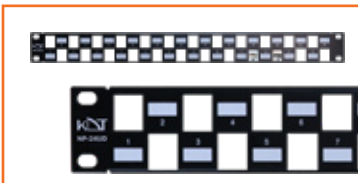

NP-24U

24 Port Metal Panel

Cable Type	CAT 6 / CAT 7
Color	Black
Size	1U
Mod Jack Wiring	T568a / B Universal Wiring
Input Plug Type	RJ45 MALE
Keystone Type	UTP
Material	Metal
Mounting	Rack Mount
Performance Rating	High
Product Fits Into	19-Inch Rack
Receptacle Type	RJ45 Female, 8P8c
Manufacturer	KDT
Installation	Launch From Rear
Panel Guidance	Equipped with rear cable guide to hold cables during maintenance

NP-24UD

24 Port Metal Panel

Cable Type	CAT 6 / CAT 7
Color	Black
Size	1U
Mod Jack Wiring	T568a / B Universal Wiring
Input Plug Type	RJ45 MALE
Keystone Type	UTP / STP
Material	Metal
Mounting	Rack Mount
Performance Rating	High
Product Fits Into	19-Inch Rack
Receptacle Type	RJ45 Female, 8P8c
Manufacturer	KDT
Installation	Launch From Rear
Panel Guidance	Equipped with rear cable guide to hold cables during maintenance

NP-24L

24 Port Metal Panel

Cable Type	CAT 6 / CAT 7
Color	Black, White
Size	1U
Mod Jack Wiring	T568a / B Universal Wiring
Input Plug Type	RJ45 MALE
Keystone Type	UTP / STP
Material	Metal
Mounting	Rack Mount
Performance Rating	High
Product Fits Into	19-Inch Rack
Receptacle Type	RJ45 Female, 8P8c
Manufacturer	KDT
Installation	Launch From Front
Panel Guidance	Equipped with rear cable guide to hold cables during maintenance

CM-1U

Cable Management

Color	Black, White
Size	1U
Included	Cable Management With Cover
Cable Slot	24
Material	Metal
Mounting	Rack Mount
Performance Rating	High
Product Fits Into	19 Inch Rack
Manufacturer	KDT

CM-1UB / CM-2UB

Cable Management

Color	Black, White
Size	1U / 2U
Included	Cable Management With Brush
Material	Metal
Mounting	Rack Mount
Performance Rating	High
Product Fits Into	19 Inch Rack
Manufacturer	KDT

BL-2U / BL-4U

Blank Panel