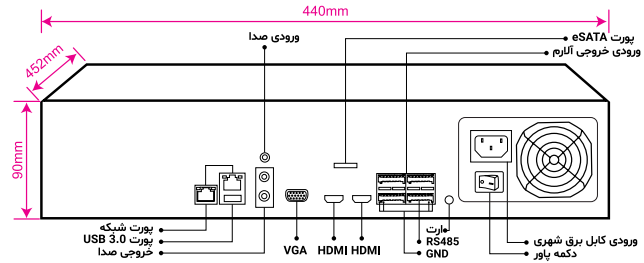

قابلیت ارایه فرم و امنیتی جهت استفاده در مراکز فوق حساس و نظامی - فاقد قابلیت دسترسی از طریق اینترنت

4K NVR

1403-S3

3 years Platinum Guarantee

- سه سال گارانتی پلاتینیوم بدون قید و شرط کی دی تی شامل:
- آبخوردگی، شکستگی، ضربه دیدگی، خسارت ناشی از صاعقه، زنگ زدگی، نوسانات برق و سایر اتفاقات و صدمات

سایر برتری‌ها:

- امکان گسترش نرم افزاری به درخواست مصرف کنندگان
- نرم افزارهای موبایل و ویندوز حرفه‌ای به زبان فارسی و انگلیسی
- استفاده از CPU و Ram پیشتر نسبت به سایر برندها
- بالاترین سطح پشتیبانی از دوربین های سایر برندها
- سیستم عامل به زبان فارسی و انگلیسی
- وب نویسی به زبان فارسی و انگلیسی
- عملکرد ANR با دوربین های کی دی تی
- مدیریت پهنای باند، تکنولوژی اختصاصی برند کی دی تی (SBMS)
- پشتیبانی از Failover با ذخیره سازی کی دی تی
- قابلیت اتصال به اسپیکرهای شبکه کی دی تی

پشتیبانی از قابلیت‌های هوشمند:

- عبور از خط
- فنس مجازی
- ورود به منطقه
- خروج از منطقه
- گم شدن اشیاء
- افزافه شدن اشیاء
- تردد شمار افراد
- تشخیص چهره
- تشخیص حرکت
- تشخیص انسان
- جستجوی هوشمند تصاویر
- تشخیص حرکت سریع افراد
- تشخیص پوشاندن دوربین
- تشخیص تغییر زاویه دوربین
- تشخیص پارک غیر مجاز خودرو
- تشخیص پرسه زنی افراد
- تشخیص صدای غیر عادی
- تشخیص عدم فوکوس لنز
- تشخیص تجمع افراد
- تشخیص خودرو

CPU & Capabilities	
CPU	Dual-Core ARM Cortex-A17@1600 MHz
IP Channel Input	32CH x 4K@30fps (Up to 12MP Supported)
Video & Audio	
HDMI Output	2CH / 1CH 4K (3840 x 2160) , 1CH Full HD (1920 x 1080)
VGA Output	1CH x Full HD (1920 x 1080)
Audio Input/Output	1CH Input, 1CH Output
Recording	
Video Compression	H.264+(Ultra H.264), H.265+ (Ultra H.265) Smart Event Codec
Audio Compression	G.711A, G.711U
Video Resolution	12MP, 8MP, 5MP, 4MP, 3MP, 1080P, 720P, VGA, 4CIF, DCIF, 2CIF, CIF, QCIF
Input Bandwidth	320~500Mbps (Smart Bandwidth Management System) 200 Mbps (when RAID is enabled)
Record Mode	Manual, Schedule, Alarm, Event, Smart Event
Failover	N+1 Hot Spare
Pre & Post Record	Pre 1~30 sec, Post 10~300 sec
Playback & Backup	
Sync Playback	16CH Sync Playback(Up to 4K@30fps)
Search Mode	Time & Date, Motion, Alarm Input, All Smart Function
Playback Mode	Normal, Time Division, Label, Event, Picture Playback, Smart Playback, ANR Support
Backup Mode	USB Device, Network, Internal Sata Burner
Network & Monitoring	
Protocols	HTTPs, HTTP, TCP/IP V4-V6, ICMP, RTSP, UDP, NTP, DHCP, DDNS, FTP, SNMP-V1-V2-V3, UPNP, P2P, NAT, Multi Cast
Compatibility	Onvif Ver2-6, Profile S, G, T, CGI, SDK, API
Output Bandwidth	100~300Mbps (Smart Bandwidth Management System) 200 Mbps (when RAID is enabled)
User	32 Users
Streaming Method	Unicast, Multicast
Web Viewer	IE, Edge, Firefox, Chrome
Windows Software	Unlimited KDT CMS/VMS
Smart Device	IOS, Android Phone & Tablet