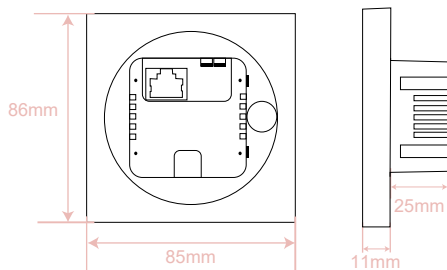

Central Network Management

1403-S3

2 years Silver Guarantee

- دو سال گارانتی نقره‌ای بدون قید و شرط کی دی تی
- سه سال ضمانت پایداری کیفیت صدا

سایر برتری‌ها:

- ارتباط با انواع سرور PBX / KDT VOIP Server / ASTERISK / FREEPBX
- ارتباط از طریق LAN با قابلیت PoE
- قابلیت تعریف اکانت SIP
- دارای ۱۵ مگابایت کارت حافظه داخلی
- دارای وب جهت تنظیمات و مانیتورینگ بلندگو و کنترل پخش
- قابلیت آپلود مستقیم فایل صوتی و پخش از طریق وب بلندگو
- قابلیت پخش صوت به صورت زمان بندی شده
- استفاده از رمزنگاری JWT با الگوریتم HS۲۵۶
- مانیتورینگ وضعیت سخت افزاری و دمای داخلی بلندگو
- قابلیت تعریف لیست سیاه و سفید برای تماس های ورودی
- قابلیت دریافت بسته های Http از سایر دیوایس ها نظیر NVR کی دی تی
- جهت پخش آلارم های تعریف شده
- قابلیت اتصال به دوربین های مدار بسته تحت شبکه
- قابلیت کنترل ویوم از طریق وب بلندگو و یا کنسول مرکزی
- قابلیت پخش Stereo و یا Mono Differential
- سخت افزار و نرم افزار کاملا ایرانی و قابل تغییر در سفارش های خاص
- قابلیت ارتباط با ذخیره سازهای تحت شبکه کی دی تی (NVR) و نرم افزارهای مختلف کی دی تی

System	
CPU	Quad Core, RK3566
RAM	2GB
Internal Memory	32GB
Operation System	Linux / Debian 11
Touch Screen	10-Point Capacitive Touch
Display	
Panel	4 Inch LCD IPS Panel
Resolution	480*480
Contrast Ratio	800
Luminance	250 cd/m2
Aspect Ratio	16:10
Network	
Wifi	802.11b/g/n
Ethernet	RJ45, 100M/1000M
Bluetooth	Bluetooth 4.0
Interface	
Card Slot	TF, Support up to 32GB
USB	N/A
HDMI	N/A
Power Jack	AC 110~240V - DC 12V/24V
Earphone	N/A
Serial Port	Type C / RS485
RJ45	RJ45, 100M/1000M(PoE Function, Optional)
Microphone	Yes
Speaker	1W

Media Play	
Video Format	MPEG, H-264, MOV, AVI, WMV, MPEG4
Audio Format	MP3/WMA/AAC etc.
Photo	Jpeg
General	
Power Supply	IEEE802.3at / DC 12 V 1A
Language	Persian
Weight	380 g
Mounting	Wall Mount
Operation Humidity	Humidity 70% or less (non-condensing)
Operation Temp	-30°C ~ +60°C
Dimension & Impedance	86*85*36 mm
Material, Colour	ABS White / Black
Software Feature	
- SIP Calling Capability - Playing Music on SIP Calls - Simultaneous Playback of Music and Internal Microphone on SIP Calls - Ability to Add SIP Phone Groups on KDT SIP Server - Making Calls over RTP without the need for a SIP server with dedicated numbers - High-quality Music Playback through Multicast without the need for a server - Monitoring KDT Speakers in the network and giving commands to them - Individual Volume Control for each Speaker - Displaying Temperature and CPU load for each Speaker - Identifying Connected and Disconnected Speakers in the network - Resetting and muting each connected Speaker when needed - Dedicated space for storing music files on the console via USB flash drive	
Guarantee	
Product Guarantee	2 Years Silver Guarantee
MTBF	100K hrs min. MIL-HDBK-217F (25°)
Certificates	EN, CN, FCC