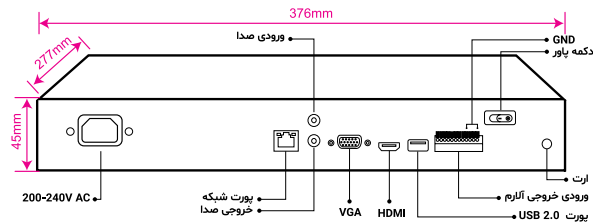

قابلیت ارایه فرم و امنیتی جهت استفاده در مراکز فوق حساس و نظامی - فاقد قابلیت دسترسی از طریق اینترنت

4K NVR

1403-S3

3 years Platinum Guarantee

- سه سال گارانتی پلاتینیوم بدون قید و شرط کی دی تی شامل:

- آبخوردگی، شکستگی، ضربه دیدگی، خسارت ناشی از صاعقه، زنگ زدگی، نوسانات برق و سایر اتفاقات و صدمات

سایر برتری‌ها:

- امکان گسترش نرم افزاری به درخواست کنندگان
- نرم افزارهای موبایل و ویندوز حرفه‌ای به زبان فارسی و انگلیسی
- استفاده از CPU و Ram بیشتر نسبت به سایر برندها
- بالترین سطح پشتیبانی از دوربین های سایر برندها
- سیستم عامل به زبان فارسی و انگلیسی
- وب نویسی به زبان فارسی و انگلیسی
- عملکرد ANR با دوربین های کی دی تی
- قابلیت اتصال به اسپیکرهای شبکه کی دی تی

پشتیبانی از قابلیت‌های هوشمند:

- عبور از خط
- فنس مجازی
- ورود به منطقه
- خروج از منطقه
- گم شدن اشیاء
- افزافه شدن اشیاء
- تردد شمار افراد
- تشخیص چهره
- تشخیص حرکت
- تشخیص انسان
- جستجوی هوشمند تصاویر
- تشخیص حرکت سریع افراد
- تشخیص پوشاندن دوربین
- تشخیص تغییر زاویه دوربین
- تشخیص پارک غیر مجاز خودرو
- تشخیص پرسه زنی افراد
- تشخیص صدای غیر عادی
- تشخیص عدم فوکوس لنز
- تشخیص تجمع افراد
- تشخیص خودرو

CPU & Capabilities	
CPU	Dual-Core ARM Cortex-A7@1300 MHz
IP Channel Input	8CH x 4K@30fps
Video & Audio	
HDMI Output	1CH x 4K (3840 x 2160)
VGA Output	1CH x Full HD (1920 x 1080)
Audio Input/Output	1CH Input, 1CH Output
Recording	
Video Compression	H.264+(Ultra H.264), H.265+ (Ultra H.265) Smart Event Codec
Audio Compression	G.711A, G.711U
Video Resolution	8MP, 5MP, 4MP, 3MP, 1080P, 720P, VGA, 4CIF, DCIF, 2CIF, CIF, QCIF
Input Bandwidth	80 Mbps
Record Mode	Manual, Schedule, Alarm, Event, Smart Event
Pre & Post Record	Pre 1~30 sec, Post 10~300 sec
Playback & Backup	
Sync Playback	8CH Sync Playback(Up to 4K@30fps)
Search Mode	Time & Date, Motion, Alarm Input, All Smart Function
Playback Mode	Normal, Time Division, Label, Event, Picture Playback, Smart Playback, ANR Support
Backup Mode	USB Device, Network, Internal Sata Burner
Network & Monitoring	
Protocols	HTTPS, HTTP, TCP/IP V4-V6, ICMP, RTSP, UDP, NTP, DHCP, DDNS, FTP, SNMP-V1-V2-V3, UPNP, P2P, NAT, Multi Cast
Compatibility	Onvif Ver2.6, Profile S, G, T, CGI, SDK, API
Output Bandwidth	80 Mbps
User	32 Users
Streaming Method	Unicast, Multicast
Web Viewer	IE, Edge, Firefox, Chrome
Windows Software	Unlimited KDT CMS /VMS 128CH Per Monitor
Smart Device	IOS, Android Phone & Tablet