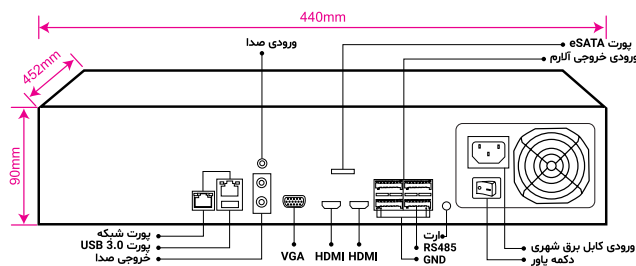

قابلیت ارایه فرم و امنیتی جهت استفاده در مراکز فوق حساس و نظامی - فاقد قابلیت دسترسی از طریق اینترنت

4K NVR

3 years Platinum Guarantee

- سه سال گارانتی پلاتینیوم بدون قید و شرط کی دی تی شامل:
- آبخوردگی، شکستگی، ضربه دیدگی، خسارت ناشی از صاعقه، زنگ زدگی، نوسانات برق و سایر اتفاقات و صدمات

سایر برتری‌ها:

- امکان گسترش نرم افزاری به درخواست مصرف کنندگان
- نرم افزارهای موبایل و ویندوز حرفه‌ای به زبان فارسی و انگلیسی
- استفاده از CPU و Ram پیشتر نسبت به سایر برندها
- بالا ترین سطح پشتیبانی از دوربین های سایر برندها
- سیستم عامل به زبان فارسی و انگلیسی
- وب نویسی به زبان فارسی و انگلیسی
- عملکرد ANR با دوربین های کی دی تی
- مدیریت پهنای باند، تکنولوژی اختصاصی برند کی دی تی (SBMS)
- پشتیبانی از Failover با ذخیره سازی کی دی تی
- قابلیت اتصال به اسپیکرهای شبکه کی دی تی

پشتیبانی از قابلیت‌های هوشمند:

- عبور از خط
- فنس مجازی
- ورود به منطقه
- خروج از منطقه
- گم شدن اشیاء
- افزافه شدن اشیاء
- تردد شمار افراد
- تشخیص چهره
- تشخیص حرکت
- تشخیص انسان
- جستجوی هوشمند تصاویر
- تشخیص حرکت سریع افراد
- تشخیص پوشاندن دوربین
- تشخیص تغییر زاویه دوربین
- تشخیص پارک غیر مجاز خودرو
- تشخیص پرسه زنی افراد
- تشخیص صدای غیر عادی
- تشخیص عدم فوکوس لنز
- تشخیص تجمع افراد
- تشخیص خودرو

1403-S3

CPU & Capabilities	
CPU	Dual-Core ARM Cortex-A17@1600 MHz
IP Channel Input	32CH x 4K@30fps (Up to 12 MP Supported)
Video & Audio	
HDMI Output	2CH / 1CH 4K (3840 x 2160) , 1CH Full HD (1920 x 1080)
VGA Output	1CH x Full HD (1920 x 1080)
Audio Input/ Output	1CH Input, 1CH Output
Recording	
Video Compression	H.264+(Ultra H.264), H.265+ (Ultra H.265) Smart Event Codec
Audio Compression	G.711A, G.711U
Video Resolution	12MP, 8MP, 5MP, 4MP, 3MP, 1080P, 720P, VGA, 4CIF, DCIF, 2CIF, CIF, QCIF
Input Bandwidth	320~500Mbps (Smart Bandwidth Management System)
Record Mode	Manual, Schedule, Alarm, Event, Smart Event
Failover	N+1 Hot Spare
Pre & Post Record	Pre 1~30 sec, Post 10~300 sec
Playback & Backup	
Sync Playback	16CH Sync Playback(Up to 4K@30fps)
Search Mode	Time & Date, Motion, Alarm Input, All Smart Function
Playback Mode	Normal, Time Division, Label, Event, Picture Playback, Smart Playback, ANR Support
Backup Mode	USB Device, Network, Internal Sata Burner
Network & Monitoring	
Protocols	HTTPs, HTTP, TCP/IP V4-V6, ICMP, RTSP, UDP, NTP, DHCP, DDNS, FTP, SNMP-V1-V2-V3, UPNP, P2P, NAT, Multi Cast
Compatibility	Onvif Ver2.6, Profile S, G, T, CGI, SDK, API
Output Bandwidth	100~300Mbps (Smart Bandwidth Management System)
User	32 Users
Streaming Method	Unicast, Multicast
Web Viewer	IE, Edge, Firefox, Chrome
Windows Software	Unlimited KDT CMS/VMS
Smart Device	iOS, Android Phone & Tablet