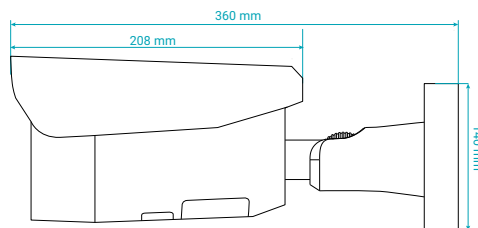

قابلیت ارایه فرم ور امنیتی جهت استفاده در مراکز فوق حساس و نظامی - محصول دارای گواهینامه امنیتی می باشد

IP CAMERA

E50B

1403-S3

Red & Blue

5 years Gold Guarantee

- پنج سال گارانتی طلایی بدون قید و شرط کی تی
- شش سال ضمانت پایداری کیفیت تصویر

سایر برتری‌ها:

- پشتیبانی از میکرو SD با ظرفیت 256GB
- بدنه ضد آب و گرد و غبار با درجه IP67, IK10
- سرور انتقال تصویر در ایران
- پشتیبانی از H.264+ / H.265+
- پشتیبانی از ONVIF ورژن 2.6
- قابلیت دید در شب هوشمند
- قابلیت WDR, BLC, HLC, Defog و ROI تا ۸ ناحیه
- پشتیبانی از ضبط اضطراری ANR
- پشتیبانی از تکنولوژی تثبیت تصویر EIS
- پشتیبانی از تکنولوژی هوشمند نقشه گرمایشی

قابلیت‌های هوشمند:

- عبور از خط
- فنس مجازی
- ورود به منطقه
- خروج از منطقه
- تردد شمار افراد
- تشخیص چهره
- نقشه گرمایی
- تشخیص انسان
- تردد شمار هوشمند
- تشخیص خودرو
- تشخیص حرکت سریع افراد
- تشخیص تغییر زاویه دوربین
- تشخیص صدای غیر عادی
- تشخیص عدم فوکوس لنز
- تشخیص تجمع افراد
- تشخیص پرسه زنی افراد
- تشخیص تراکم جمعیت هوشمند

Camera	
Image Sensor	6MP (Sony-Japan) Progressive scan Cmos Sensor (1/2.8")
CPU	Dual-Core ARM Cortex-A7@900 MHz
Lens	5*50 mm @F1.6, Motorized Fast Auto Focus Lens
Resolution	3200*1800 (6MP)
Available IR Range	100~110 m Smart IR SMD(8^{LED})(Osram-Germany) Technology
D/N Filter	IR cut Filter with Auto Switch
Min illumination	Color: 0.001 lux(AGC on) - B/W: 0.0 Lux(IR on)
Angle of View	H-FOV: 48.3°~9.1°, V-FOV: 27.1°~5.1°, D-FOV: 54°~10.5°
Night Vision	Color /IR
Red/Blue Light Warning	Flash: 5 s~30 s; frequency: high/medium/low
Picture Adjust	
Picture Function	120dB WDR/DWDR, 2D/3D DNR, BLC, HLC, ROI, Defog
Image Stabilization	Yes (EIS)
Shutter Speed	Manual (1/3 ~ 1/100.000), Auto
Image Parameter Control	Off, On, Timing (Adjust 0 ~ 255)
D/N Control	Timing, Auto, Color on, Color off
S/N	> 58dB
Image Parameter	Saturation, Brightness, Contrast, Sharpness, Hue
Video / Audio	
Video Compression	H.264+(Ultra H.264), H.265+ (Ultra H.265) MJPEG
Audio Compression	G.711A, G.711U
Frame Rate(60Hz)	30fps@ 6MP(3200*1800), 30fps@ 4MP, 90fps@ 2MP
Transmission Stream	Triple Stream (Video Bit Rate:11 Kbps~16 Mbps)
Network	
Protocols	TCP/IP(v4, v6), ICMP, HTTP, HTTPS, FTP, DHCP, DNS, DDNS, RTP, RTSP, RTCP, NTP, IGMP, UPnP, SMTP, UPnP-TM, P2P, Bonjour, SNMP (v1, v2, v3), UDP, NAT, Multicast, RTMP
Compatibility	Onvif Ver2-6, Profile S, G, T, CGI, SDK, API
Streaming Method	Unicast, Multicast
Web Viewer	IE, Edge, Firefox, Chrome
Smart Device	IOS, Android Phone & Tablet