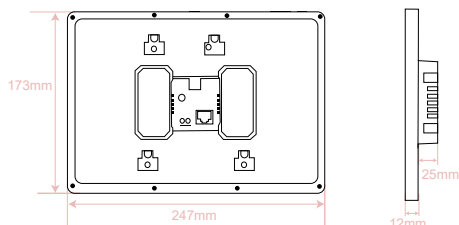

CENTRAL NETWORK MANAGEMENT

1403-S3

سایر برتری‌ها:

- ارتباط با انواع سرور PBX / KDT VOIP Server / ASTERISK / FREEPBX
- قابلیت تعریف لیست سیاه و سفید برای تماس‌های ورودی
- ارتباط از طریق LAN با قابلیت PoE
- قابلیت تعریف اکانت SIP
- دارای ۱۵۰ مگابایت کارت حافظه داخلی
- دارای وب جهت تنظیمات و مانیتورینگ بلندگو و کنترل پخش
- قابلیت آپلود مستقیم فایل صوتی و پخش از طریق وب بلندگو
- قابلیت پخش صوت به صورت زمان بندی شده
- استفاده از رمزنگاری JWT با الگوریتم HS۲۵۶
- مانیتورینگ وضعیت سخت افزاری و دمای داخلی بلندگو
- قابلیت کنترل ولیموم از طریق وب بلندگو و یا کنسول مرکزی
- قابلیت اتصال به دوربین‌های مدار بسته تحت شبکه
- قابلیت پخش Stereo و Mono Differential
- سخت افزار و نرم افزار کاملا ایرانی و قابل تغییر در سفارش‌های خاص
- قابلیت ارتباط با ذخیره سازهای تحت شبکه کی دی تی (NVR) و نرم افزارهای مختلف کی دی تی

2 years Silver Guarantee

- دو سال گارانتی نقره‌ای بدون قید و شرط کی دی تی
- سه سال ضمانت پایداری کیفیت صدا

System	
CPU	Quad Core Cortex A55, RK3568
RAM	4 GB
Internal Memory	16 GB
Operation System	Linux / Debian 11
Touch Screen	10-Point Capacitive Touch
Display	
Panel	10.1 Inch LCD IPS Panel
Resolution	1280*800
Contrast Ratio	800
Luminance	250 cd/m2
Aspect Ratio	16:10
Network	
Wifi	802.11b/g/n
Ethernet	RJ45, 100M/1000M
Bluetooth	Bluetooth 5.2
Interface	
Card Slot	TF, Support up to 32GB
USB	USB Host x2
HDMI	N/A
Power Jack	DC Power Input
Earphone	3.5mm Earphone With Microphone
Serial Port	USB Type Serial Port
RJ45	RJ45, 100M/1000M(PoE Function, Optional)
Microphone	Yes
Speaker	2*1W

Media Play	
Video Format	MPEG, H-264
Audio Format	MP3/WMA/AAC etc.
Photo	Jpeg
General	
Power Supply	IEEE802.3at / DC 12 V 1A
Language	Persian
Weight	950 g
Mounting	Wall Mount
Operation Humidity	Humidity 70% or less (non-condensing)
Operation Temp	-30°C ~ +60°C
Dimension And Impedance	247*173*37 mm
Material, Colour	ABS White / Black
Software Feature	
- SIP Calling Capability - Playing Music on SIP Calls - Simultaneous Playback of Music and Internal Microphone on SIP Calls - Ability to Add SIP Phone Groups on KDT SIP Server - Making Calls over RTP without the need for a SIP server with dedicated numbers - High-quality Music Playback through Multicast without the need for a server - Monitoring KDT Speakers in the network and giving commands to them - Individual Volume Control for each Speaker - Displaying Temperature and CPU load for each Speaker - Identifying Connected and Disconnected Speakers in the network - Resetting and muting each connected Speaker when needed - Dedicated space for storing music files on the console via USB flash drive	
Guarantee	
Product Guarantee	2 Years Silver Guarantee
MTBF	100K hrs min. MIL-HDBK-217F (25°)
Certificates	EN, CN, FCC