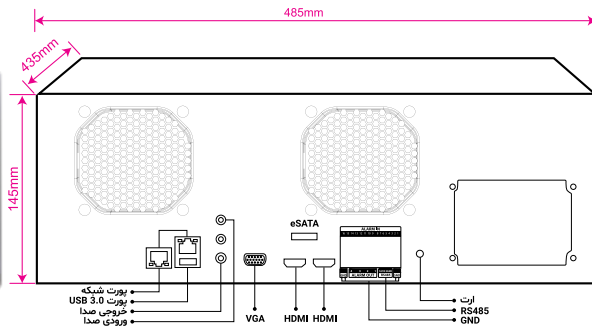

قابلیت ارایه فرم و امنیتی جهت استفاده در مراکز فوق حساس و نظامی - فاقد قابلیت دسترسی از طریق اینترنت

4K NVR

1403-S3

3 years Platinum Guarantee

سه سال گارانتی پلاتینیوم بدون قید و شرط کی دی تی شامل:

• آبخوردگی، شکستگی، ضربه دیدگی، خسارت ناشی از صاعقه، زنگ زدگی، نوسانات برق و سایر اتفاقات و صدمات

سایر برتری‌ها:

- امکان گسترش نرم افزاری به درخواست مصرف کنندگان
- نرم افزارهای موبایل و ویندوز حرفه‌ای به زبان فارسی و انگلیسی
- استفاده از CPU و Ram پیشتر نسبت به سایر برندها
- بالاترین سطح پشتیبانی از دوربین های سایر برندها
- سیستم عامل به زبان فارسی و انگلیسی
- وب نویسی به زبان فارسی و انگلیسی
- عملکرد ANR با دوربین های کی دی تی
- مدیریت پهنای باند، تکنولوژی اختصاصی برند کی دی تی (SBMS)
- پشتیبانی از Failover با ذخیره سازی کی دی تی
- قابلیت اتصال به اسپیکرهای شبکه کی دی تی

پشتیبانی از قابلیت‌های هوشمند:

- عبور از خط
- فنس مجازی
- ورود به منطقه
- خروج از منطقه
- گم شدن اشیاء
- اضافه شدن اشیاء
- تردد شمار افراد
- تشخیص چهره
- تشخیص حرکت
- تشخیص انسان
- جستجوی هوشمند تصاویر
- تشخیص حرکت سریع افراد
- تشخیص پوشاندن دوربین
- تشخیص تغییر زاویه دوربین
- تشخیص پارک غیر مجاز خودرو
- تشخیص پرسه زنی افراد
- تشخیص صدای غیر عادی
- تشخیص عدم فوکوس لنز
- تشخیص تجمع افراد
- تشخیص خودرو

CPU & Capabilities	
CPU	Dual-Core ARM Cortex-A17@1600 MHz
IP Channel Input	32CH x 4K@30fps (Up to 12MP Supported)
Video & Audio	
HDMI Output	2CH / 1CH 4K (3840 x 2160) , 1CH Full HD (1920 x 1080)
VGA Output	1CH x Full HD (1920 x 1080)
Audio Input/Output	1CH Input, 1CH Output
Recording	
Video Compression	H.264+(Ultra H.264), H.265+ (Ultra H.265) Smart Event Codec
Audio Compression	G.711A, G.711U
Video Resolution	12MP, 8MP, 5MP, 4MP, 3MP, 1080P, 720P, VGA, 4CIF, DCIF, 2CIF, CIF, QCIF
Input Bandwidth	320~500Mbps (Smart Bandwidth Management System) 200 Mbps (when RAID is enabled)
Record Mode	Manual, Schedule, Alarm, Event, Smart Event
Failover	N+1 Hot Spare
Pre & Post Record	Pre 1~30 sec, Post 10~300 sec
Playback & Backup	
Sync Playback	16CH Sync Playback(Up to 4K@30fps)
Search Mode	Time & Date, Motion , Alarm Input, All Smart Function
Playback Mode	Normal, Time Division, Label, Event, Picture Playback, Smart Playback, ANR Support
Backup Mode	USB Device, Network, Internal Sata Burner
Network & Monitoring	
Protocols	HTTPs, HTTP, TCP/IP V4-V6, ICMP, RTSP, UDP, NTP, DHCP,DDNS, FTP, SNMP-V1-V2-V3, UPNP, P2P, NAT, Multi Cast
Compatibility	Onvif Ver2.6, Profile S,G,T, CGI, SDK, API
Output Bandwidth	100~300Mbps (Smart Bandwidth Management System) 200 Mbps (when RAID is enabled)
User	32 Users
Streaming Method	Unicast, Multicast
Web Viewer	IE, Edge, Firefox, Chrome
Windows Software	Unlimited KDT CMS/VMS
Smart Device	IOS, Android Phone & Tablet