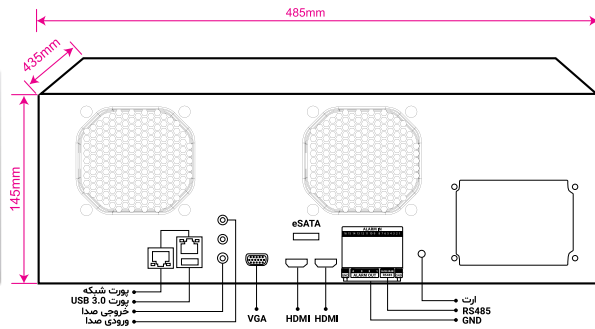

قابلیت ارایه فرم و امنیتی جهت استفاده در مراکز فوق حساس و نظامی - فاقد قابلیت دسترسی از طریق اینترنت

4K NVR

1403-S3

3 years Platinum Guarantee

سه سال گارانتی پلاتینیوم بدون قید و شرط کی دی تی شامل:

• آبخوردگی، شکستگی، ضربه دیدگی، خسارت ناشی از صاعقه، زنگ زدگی، نوسانات برق و سایر اتفاقات و صدمات

سایر برتری‌ها:

- امکان گسترش نرم افزاری به درخواست مصرف کنندگان
- نرم افزارهای موبایل و ویندوز حرفه‌ای به زبان فارسی و انگلیسی
- استفاده از CPU و Ram بیشتر نسبت به سایر برندها
- بالاترین سطح پشتیبانی از دوربین های سایر برندها
- سیستم عامل به زبان فارسی و انگلیسی
- وب نویسی به زبان فارسی و انگلیسی
- عملکرد ANR با دوربین های کی دی تی
- مدیریت پهنای باند، تکنولوژی اختصاصی برند کی دی تی (SBMS)
- پشتیبانی از Failover با ذخیره سازی کی دی تی
- قابلیت اتصال به اسپیکرهای شبکه کی دی تی

پشتیبانی از قابلیت‌های هوشمند:

- عبور از خط
- فنس مجازی
- ورود به منطقه
- خروج از منطقه
- گم شدن اشیاء
- اضافه شدن اشیاء
- تردد شمار افراد
- تشخیص چهره
- تشخیص حرکت
- تشخیص انسان
- جستجوی هوشمند تصاویر
- تشخیص حرکت سریع افراد
- تشخیص پوشاندن دوربین
- تشخیص تغییر زاویه دوربین
- تشخیص پارک غیر مجاز خودرو
- تشخیص پرسه زنی افراد
- تشخیص صدای غیر عادی
- تشخیص عدم فوکوس لنز
- تشخیص تجمع افراد
- تشخیص خودرو

CPU & Capabilities	
CPU	Dual-Core ARM Cortex-A17@1600 MHz
IP Channel Input	64CH x 4K@30fps (Up to 12MP Supported)
Video & Audio	
HDMI Output	2CH / 1CH 4K (3840 x 2160) , 1CH Full HD (1920 x 1080)
VGA Output	1CH x Full HD (1920 x 1080)
Audio Input/ Output	1CH Input, 1CH Output
Recording	
Video Compression	H.264+(Ultra H.264), H.265+ (Ultra H.265) Smart Event Codec
Audio Compression	G.711A, G.711U
Video Resolution	12MP, 8MP, 5MP, 4MP, 3MP, 1080P, 720P, VGA, 4CIF, DCIF, 2CIF, CIF, QCIF
Input Bandwidth	320~500Mbps (Smart Bandwidth Management System) 200 Mbps (when RAID is enabled)
Record Mode	Manual, Schedule, Alarm, Event, Smart Event
Failover	N+1 Hot Spare
Pre & Post Record	Pre 1~30 sec, Post 10~300 sec
Playback & Backup	
Sync Playback	16CH Sync Playback(Up to 4K@30fps)
Search Mode	Time & Date, Motion , Alarm Input, All Smart Function
Playback Mode	Normal, Time Division, Label, Event, Picture Playback, Smart Playback, ANR Support
Backup Mode	USB Device, Network, Internal Sata Burner
Network & Monitoring	
Protocols	HTTPs, HTTP, TCP/IP V4-V6, ICMP, RTSP, UDP, NTP, DHCP,DDNS, FTP, SNMP-V1-V2-V3, UPNP, P2P, NAT, Multi Cast
Compatibility	Onvif Ver2.6, Profile S, G, T, CGI, SDK, API
Output Bandwidth	100~300Mbps (Smart Bandwidth Management System) 200 Mbps (when RAID is enabled)
User	32 Users
Streaming Method	Unicast, Multicast
Web Viewer	IE, Edge, Firefox, Chrome
Windows Software	Unlimited KDT CMS/VMS
Smart Device	IOS, Android Phone & Tablet