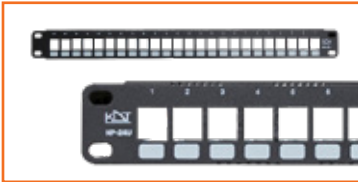

NP-24U

24 Port Metal Panel

Cable Type	CAT 6 / CAT 7
Color	Black
Size	1U
Mod Jack Wiring	T568a / B Universal Wiring
Input Plug Type	RJ45 MALE
Keystone Type	UTP
Material	Metal
Mounting	Rack Mount
Performance Rating	High
Product Fits Into	19-Inch Rack
Receptacle Type	RJ45 Female, 8P8c
Manufacturer	KDT
Installation	Launch From Rear
Panel Guidance	Equipped with rear cable guide to hold cables during maintenance

NP-24UD