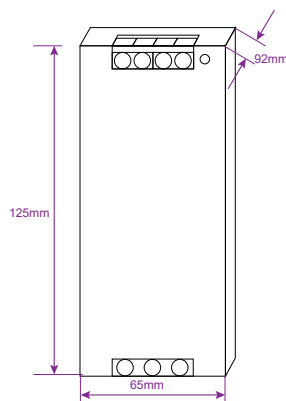

1 Year Guarantee

• یک سال گارانتی کی دی تی

سایر برتری‌ها:

- سخت افزار منحصر بفرد جهت پایداری در تمام شرایط
- اولین محصول ایرانی دارای نشان استاندارد CE اروپا
- قابلیت نصب دستگاه در تابلو (DIN-Rail)
- دارای گواهینامه ایزو ۹۰۰۱، ۹۰۰۲، ۱۰۰۰۴ و ۱۰۰۰۳
- بدنه تمام استیل

عملکردهای اصلی:

- دارای حداکثر توان ۲۶۰ وات

1403-S3

Output	
DC Voltage	52V
Rated Current	5A
Current Range	0 ~ 2.5A
Rated Power (Max)	260W
Ripple & Noise (Max)	150mVp-p
Voltage Adj. Range	48 ~ 58V
Voltage Tolerance	±1.0%
Line Regulation	±0.5%
Load Regulation	±0.5%
Setup, Rise, Hold Up Time	2000ms, 70ms, 50ms/400VAC 2000ms, 70ms, 10ms/230VAC at Full Load
Input	
Input Range	100~240VAC
Frequency Range	47 ~ 63Hz
Efficiency (Typ.)	92% / 400V
AC Current	2.3A/230VAC
Inrush Current (Max.)	Cold Start 50A
Leakage Current	<3.5mA / 530VAC
Protection	
Overload	105 ~ 130% Rated Output Power
Over Voltage	57 ~ 63V
Over Temperature	Shut Down O/P Voltage, Recovers Automatically After Temperature Goes Down
Function	
DC OK Signal	Relay Contact Rating(Max.): 30V / 1A Resistive

Environment	
Working Temp	-25 ~ +70° (Refer to «Derating Curve»)
Working Humidity	20 ~ 90% RH Non-Condensing
Storage Temp., Humidity	-40 ~ +85°, 10 ~ 95% RH
Temp. Coefficient	±0.03% / °C (0 ~ 50°) °C
Vibration	Component: 10 ~ 500Hz, 2G 10Min-/1Cycle, 60Min- Each Along X, Y, Z Axes; Mounting Clip: Compliance To Iec60068-2-6
Safety & EMC	
Safety Standards	UL508, EAC TP TC.004 approved, IEC60950-1 CB approved by SIQ, design refer to GL:(meet EN60204-1)
Withstand Voltage	I/P-O/P:3KVAC I/P-FG:2KVAC O/P-FG:0.5KVAC O/P-DC OK:0.5KVAC
Isolation Resistance	I/P-O/P, I/P-FG, O/P-FG:100M Ohms / 500VDC / 25°C / 70% RH
EMC Emission	Compliance to EN55011 (CISPR11), EN55032 (CISPR32), EN61204-3 Class B, EAC TP TC 020
EMC Immunity	Compliance to EN61000-4-2,3,4,5,6,8,11, EN61204-3, EN61000-6-2 (EN50082-2), heavy industry level, criteria A, EAC TP TC 020
Other	
Mounting	DIN-Rail
Dimension	125*65*92mm
Packing	0.65Kg; 20pcs/14Kg/1.16CUFT
Guarantee	
Product Guarantee	1 Year Guarantee
MTBF	268K hrs min. MIL-HDBK-217F (25°C)