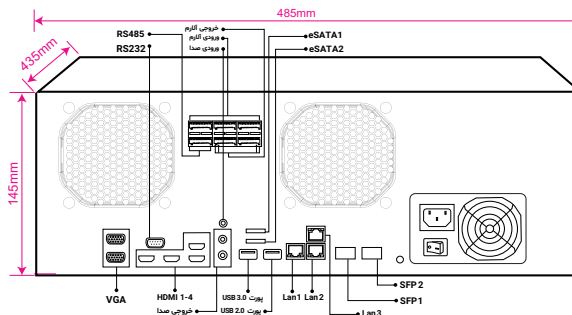

قابلیت ارایه فرم و امنیتی جهت استفاده در مراکز فوق حساس و نظامی - فاقد قابلیت دسترسی از طریق اینترنت

8K NVR

5001

1403-S3

3 years Platinum Guarantee

سه سال گارانتی پلاتینیوم بدون قید و شرط کی دی تی شامل:

• آبخوردگی، شکستگی، ضربه دیدگی، خسارت ناشی از صاعقه، زنگ زدگی، نوسانات برق و سایر اتفاقات و صدمات

سایر برتری‌ها:

- امکان گسترش نرم افزاری به درخواست مصرف کنندگان
- نرم افزارهای موبایل و ویندوز حرفه‌ای به زبان فارسی و انگلیسی
- استفاده از CPU و RAM بیشتر نسبت به سایر برندها
- بالاترین سطح پشتیبانی از دوربین های سایر برندها
- سیستم عامل به زبان فارسی و انگلیسی
- وب نویسی به زبان فارسی و انگلیسی
- عملکرد ANR با دوربین های کی دی تی
- پشتیبانی از Failover با ذخیره سازی کی دی تی
- قابلیت اتصال به اسپیکرهای شبکه کی دی تی
- دارای شش خروجی تصویر
- دارای ۳ پورت شبکه با حداکثر سرعت ۲,۵Gb/s
- دارای حداکثر مجموع پهنای باند ورودی و خروجی ۱,۸ Gb/s
- قابلیت پشتیبانی از حداکثر ظرفیت فضای ذخیره سازی ۳۵۲TB

پشتیبانی از قابلیت‌های هوشمند:

- عبور از خط
- فنس مجازی
- ورود به منطقه
- خروج از منطقه
- گم شدن اشیاء
- اضافه شدن اشیاء
- تردد شمار افراد
- تشخیص چهره
- تشخیص حرکت
- تشخیص انسان
- جستجوی هوشمند تصاویر
- تشخیص حرکت سریع افراد
- تشخیص پوشاندن دوربین
- تشخیص تغییر زاویه دوربین
- تشخیص پارک غیر مجاز خودرو
- تشخیص پرسه زنی افراد
- تشخیص صدای غیر عادی
- تشخیص عدم فوکوس لنز
- تشخیص تجمع افراد
- تشخیص خودرو