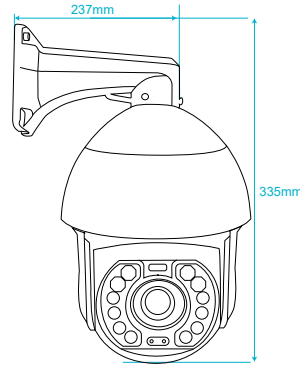

قابلیت ارایه فرم و امنیتی جهت استفاده در مراکز فوق حساس و نظامی - محصول دارای گواهینامه امنیتی می باشد

IP CAMERA

EEOD

1403-S3

5 years Gold Guarantee

- پنج سال گارانتی طلایی بدون قید و شرط کی تی
- شش سال ضمانت پایداری کیفیت تصویر

سایر برتریها:

- پشتیبانی از میکرو SD با ظرفیت 256GB
- بدنه ضد آب و گرد و غبار با درجه IP67
- سرور انتقال تصویر در ایران
- پشتیبانی از H.264+ / H.265+
- پشتیبانی از ONVIF ورژن 2.6
- قابلیت دید در شب هوشمند
- قابلیت WDR, BLC, HLC, Defog و ROI تا ۸ ناحیه
- پشتیبانی از ضبط اضطراری ANR
- پشتیبانی از تکنولوژی تثبیت تصویر EIS
- پشتیبانی از تکنولوژی تعقیب سوژه هوشمند
- پشتیبانی از تکنولوژی طرح سه بعدی در زوم و فوکوس

قابلیت های هوشمند:

- عبور از خط
- فنس مجازی
- ورود به منطقه
- خروج از منطقه
- گم شدن اشیاء
- اضافه شدن اشیاء
- تشخیص تجمع افراد
- تشخیص حرکت سریع افراد
- تشخیص تغییر زاویه دوربین
- تشخیص پارک غیر مجاز خودرو
- تشخیص پرسه زنی افراد
- تشخیص صدای غیر عادی
- تشخیص عدم فوکوس لنز
- تردد شمار افراد

Camera	
Image Sensor	5MP (Sony-Japan) Progressive scan Cmos Sensor (1/2.8")
CPU	Dual-Core ARM Cortex A7@900MHz
Lens	32X Optical Lens (4.8~158mm) (F-Stop F1.5~F3.8)
Resolution	2592*1944 (5MP)
Available IR Range	250~260 m Smart IR 12pcs Array
D/N Filter	IR Cut Filter Switch (ICR)
Min illumination	Color: 0.001 Lux(AGC on) - B/W: 0.0 Lux(IR on)
PTZ	Pan Range: 360° Endless - Pan Speed: 0.1~120°/S Tilt Range: -10~90° Auto Flip - Tilt Speed: 0.1~60°/S Number of Preset: 255 - Patrol:32 - Pattern: 8 - Park Action: Yes
Night Vision	Color / IR
Picture Adjust	
Picture Function	120dB WDR/DWDR, 2D/3D DNR, BLC, HLC, ROI, Defog
Image Stabilization	Yes (EIS)
Digital Zoom	16X
Shutter Speed	Manual (1/3 ~ 1/100.000), Auto
Image Control	Off, On, Timing (Adjust 0 ~ 255)
D/N Control	Timing, Auto, Color on, Color off
S/N	> 56dB
Image Setting	Saturation, Brightness, Contrast, Sharpness, Hue
Video / Audio	
Video Compression	H.264+(Ultra H.264), H.265+ (Ultra H.265)
Audio Compression	G.711A, G.711U
Frame Rate(60Hz)	30fps@ 5MP(2592*1944), 30fps@ 4MP, 30fps@ 2MP
Transmission Stream	Triple Stream (Code Rate: 32Kbps-16Mbps)
Network	
Protocols	TCP/IP, ICMP, HTTP, HTTPS, FTP, DHCP, DNS, DDNS, RTP, RTSP, RTCP, NTP, IGMP, UPnP, SMTP, UPnP-TM, P2P, Bonjour, RTMP
Compatibility	Onvif Ver2.6, Profile S, G, T, CGI, SDK, API
Streaming Method	Unicast, Multicast
Web Viewer	IE, Edge, Firefox, Chrome
Function	
Recording	FTP, NVR, CMS, VMS, NAS, SD Card, ANR