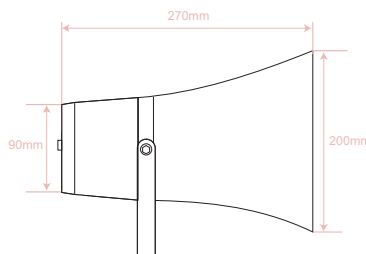

1403-S3

2 years
Silver
Guarantee

- دو سال گارانتی نقره‌ای بدون قید و شرط کی دی تی
- سه سال ضمانت پایداری کیفیت صدا

سایر برتری‌ها:

- قابلیت تعریف لیست سیاه و سفید برای تماس‌های ورودی
- قابلیت دریافت بسته‌های HTTP از سایر دیوایس‌ها نظیر NVR کی دی تی
- جهت‌پذیری آلارم‌های تعریف شده
- قابلیت اتصال به دوربین‌های مداربسته تحت شبکه
- قابلیت کنترل ولیموم از طریق وب بلندگو و یا کنسول مرکزی
- قابلیت پخش Stereo و یا Mono Differential
- سخت افزار و نرم افزار کاملا ایرانی و قابل تغییر در سفارش‌های خاص
- قابلیت ارتباط با ذخیره‌سازهای تحت شبکه کی دی تی (NVR) و نرم افزارهای مختلف کی دی تی
- ارتباط با انواع سرور PBX / KDT VOIP Server / ASTERISK / FREEPBX
- ارتباط از طریق LAN با قابلیت PoE
- قابلیت تعریف آگانت SIP
- دارای ۱۵ مگابایت کارت حافظه داخلی
- دارای وب جهت تنظیمات و مانیتورینگ بلندگو و کنترل پخش
- قابلیت آپلود مستقیم فایل صوتی و پخش از طریق وب بلندگو
- قابلیت پخش صوت به صورت زمان بندی شده
- استفاده از رمزنگاری JWT با الگوریتم HS۲۵۶
- مانیتورینگ وضعیت سخت افزاری و دمای داخلی بلندگو

AMPLIFIER	
Output Power (Max)	45W Stereo
Load (Min)	8Ω
Speaker	
Rated Power	25W
Power (Max)	45W
Impedance	8Ω
Direction	90° horizontal by 30° vertical
Frequency Response	380-8000 Hz
Sensitivity	(1 M, 1 W) 106dB
Max. Acoustic Pressure	121dB
SNR	82dB
Network	
Protocols	TCP/IP, HTTP, HTTPS, DNS, RTP, NTP, UPnP, UDP, Multicast Broadcast(Regular, live, emergency)
Compatibility	SDK, API, SIP
Sound	
Audio Bit Rate	G-711A(64 Kbps)/G-711U(64 K bps)/G722(16 Kbps)
Codec	MP3 44.1 kHz, G.722 ADPCM 16 kHz, G.711 PCMU 8 kHz, G.711 PCMA8 kHz
Playing	NVR, CMS, VMS, HTTP Link
Playing Type	Manual, Link, Schedule, Multi Cast
Audio Algorithm	AEC, AGC, ANS
Audio File Format	MP3, WAV, PCM, etc

Alarm Triggers	All Intelligent Function For KDT CMSs & VMSs, KDT NVRs & Camera
Event Action	2 X Alarm Triger N.O
Interface	
Network	1 RJ45 (10M / 100M) Ethernet Port
Alarm	Alarm In, Alarm Out
MIC	Yes
Power	PoE LAN, DC In
Reset	Software reset
Memory Slot	N/A
General	
Protection Rating	IP66, 6KV Surge Protection
Power Supply	12V DC, 2 A
POE Supply	IEEE802.3at
Web Language	English, Persian
Installation	Outdoor / Wall and Column
Weight	1-82kg
Operation Humidity	Humidity 90% or less (non-condensing)
Operation Temp	-30°C ~ +60°C
Dimension	280*270*200mm
Material, Colour	Metal White
Guarantee	
Product Guarantee	2 Years Silver Guarantee
MTBF	100K hrs min. MIL-HDBK-217F (25°)
Certificates	EN, CN, FCC