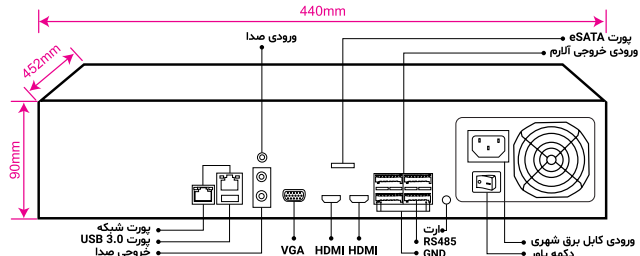

قابلیت ارایه فرم و امنیتی جهت استفاده در مراکز فوق حساس و نظامی - فاقد قابلیت دسترسی از طریق اینترنت

4K NVR

1403-S3

3 years Platinum Guarantee

سه سال گارانتی پلاتینیوم بدون قید و شرط کی دی تی شامل:

• آبخوردگی، شکستگی، ضربه دیدگی، خسارت ناشی از صاعقه، زنگ زدگی، نوسانات برق و سایر اتفاقات و صدمات

سایر برتری‌ها:

- امکان گسترش نرم افزاری به درخواست مصرف کنندگان
- نرم افزارهای موبایل و ویندوز حرفه‌ای به زبان فارسی و انگلیسی
- استفاده از CPU و RAM بیشتر نسبت به سایر برندها
- بالاترین سطح پشتیبانی از دوربین های سایر برندها
- سیستم عامل به زبان فارسی و انگلیسی
- وب نویسی به زبان فارسی و انگلیسی
- عملکرد ANR با دوربین های کی دی تی
- مدیریت پهنای باند، تکنولوژی اختصاصی برند کی دی تی (SBMS)
- پشتیبانی از Failover با ذخیره سازی کی دی تی
- قابلیت اتصال به اسپیکرهای شبکه کی دی تی

پشتیبانی از قابلیت‌های هوشمند:

- عبور از خط
- فنس مجازی
- ورود به منطقه
- خروج از منطقه
- گم شدن اشیاء
- اضافه شدن اشیاء
- تردد شمار افراد
- تشخیص چهره
- تشخیص حرکت
- تشخیص انسان
- جستجوی هوشمند تصاویر
- تشخیص حرکت سریع افراد
- تشخیص پوشاندن دوربین
- تشخیص تغییر زاویه دوربین
- تشخیص پارک غیر مجاز خودرو
- تشخیص پرسه زنی افراد
- تشخیص صدای غیر عادی
- تشخیص عدم فوکوس لنز
- تشخیص تجمع افراد
- تشخیص خودرو

CPU & Capabilities	
CPU	Dual-Core ARM Cortex-A17@1600 MHz
IP Channel Input	64CH x 4K@30fps (Up to 12MP Supported)
Video & Audio	
HDMI Output	2CH / 1CH 4K (3840 x 2160) , 1CH Full HD (1920 x 1080)
VGA Output	1CH x Full HD (1920 x 1080)
Audio Input/Output	1CH Input, 1CH Output
Recording	
Video Compression	H.264+(Ultra H.264), H.265+ (Ultra H.265) Smart Event Codec
Audio Compression	G.711A, G.711U
Video Resolution	12MP, 8MP, 5MP, 4MP, 3MP, 1080P, 720P, VGA, 4CIF, DCIF, 2CIF, CIF, QCIF
Input Bandwidth	320~500Mbps (Smart Bandwidth Management System) 200 Mbps (when RAID is enabled)
Record Mode	Manual, Schedule, Alarm, Event, Smart Event
Failover	N+1 Hot Spare
Pre & Post Record	Pre 1~30 sec, Post 10~300 sec
Playback & Backup	
Sync Playback	16CH Sync Playback(Up to 4K@30fps)
Search Mode	Time & Date, Motion, Alarm Input, All Smart Function
Playback Mode	Normal, Time Division, Label, Event, Picture Playback, Smart Playback, ANR Support
Backup Mode	USB Device, Network, Internal Sata Burner
Network & Monitoring	
Protocols	HTTP, HTTPS, TCP/IP V4-V6, ICMP, RTSP, UDP, NTP, DHCP, DDNS, FTP, SNMP-V1-V2-V3, UPNP, P2P, NAT, Multi Cast
Compatibility	Onvif Ver2-6, Profile S, G, T, CGI, SDK, API
Output Bandwidth	100~300Mbps (Smart Bandwidth Management System) 200 Mbps (when RAID is enabled)
User	32 Users
Streaming Method	Unicast, Multicast
Web Viewer	IE, Edge, Firefox, Chrome
Windows Software	Unlimited KDT CMS/VMS
Smart Device	IOS, Android Phone & Tablet