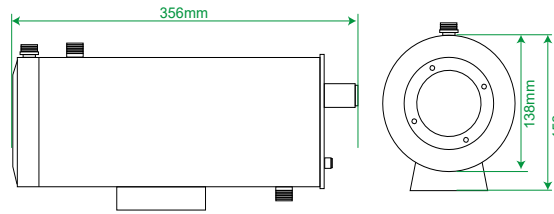

IP CAMERA

1403-S3

Explosion Proof

2 years Silver Guarantee

- دو سال گارانتی نقره‌ای بدون قید و شرط کی دی تی
- سه سال ضمانت پایداری کیفیت تصویر

سایر برتری‌ها:

- بدنه ضد آب و گرد و غبار با درجه IP68
- بدنه ضد ضربه با استاندارد IK10
- ضد انفجار
- جنس بدنه از استیل
- قابلیت اتصال به سیستم فشار هوا و آب جهت خنک نگه داشتن بدنه
- جنس پایه از استیل ۳۰۴ یا ۳۱۶
- جنس شیشه از کوارتز مقاوم در برابر دما
- پشتیبانی از H.264 / H.265/MJPEG
- پشتیبانی از ONVIF
- قابلیت WDR, BLC, HLC, Defog

Camera	
Image Sensor	2MP Progressive scan Cmos Sensor (1/2.7")
Lens Mount	N/A
Lens	2.8~12 mm Motorized
Resolution	1920x1080 (2MP)
Angle of View	H-FOV: 112°~28°, V-FOV: 60°~15°, D-FOV: 146°~33°
Available IR Range	N/A
D/N Filter	IR Cut Filter Switch (ICR)
Min illumination	Color: 0.01 Lux(AGC on) - B/W: 0.0 Lux(F1.6, AGC ON)
Night Vision	Color /IR
Picture Adjust	
Picture Function	120dB WDR, BLC, HLC, ROI, 2D/3D DNR
Shutter Speed	Manual (1/3 ~ 1/100-000), Auto
Image Parameter Control	Off, On, Timing (Adjust 0 ~ 255)
D/N Control	Timing, Auto, Color on, Color off
Image Parameter	Saturation, Brightness, Contrast, Sharpness, Hue
Video / Audio	
Video Compression	H.265, H.264, MJPEG
Audio Compression	G.711A, G.722.1, G.7226, MP2L2
Frame Rate(60Hz)	30fps@(1920x1080), 30fps@(1280x960), 30fps@(1280x720)
Transmission Stream	Triple Stream (Code Rate: 32kbps-8mbps)
Network	
Protocols	IPv4, IGMP, ICMP, ARP, TCP, UDP, DHCP, RTP, RTSP, RTCP, DNS, DDNS, NTP, FTP, UPnP, HTTP, HTTPS, SMTP, SSL, QoS
Compatibility	Onvif Ver2.6, Profile S, G, T, CGI, SDK, API
Web Viewer	Multi Browser
Function	
Recording	FTP, NVR, CMS
Record Type	Manual, Motion Detection, Smart Detection, Schedule
Alarm Triggers	Motion Detection
Event Action	N/A
Intelligent Function	N/A

Interface	
Network	1 RJ45 (10M / 100M) Ethernet Port
Audio	N/A
Alarm	N/A
CVBS	N/A
Power	PoE LAN / Power IN
Control	1 x RS485 (Optional)
Memory Slot	N/A
Camera Housing Box	
Type	Explosion Proof
IP Rating	IP68, IK10, EX Protection, 6KV Surge Protection
Housing	Stainless Steel 304 (optional 316L)
Cooling Water	YES / Circulate Running Water (Optional)
Cooling Air	N/A
Sun-Shield	YES / (Optional)
Bracket	YES / Stainless Steel 304 / 2.5 Kg / Wall or poll
EX Flexible Tube	YES / Explosion Proof Cable / 1500 mm
EX Cable Gland	YES / Explosion Proof Cable Gland
General	
Power Supply	DC24V, AC24V, AC220V
POE Supply	IEEE802.3at/af-Max 30 Watt
Web Language	English
Dimension	356*158 mm
Package Weight	9 kg
Operation Humidity	Max Up to 95%RH(Non Condensing)
Operation Temp	-48°C ~ +80°C
Certificate Of Case	
Certificate Mark	EX IIC T6 GB / EXT D A21 IP68 T80°C
Certificate Number	CNEx16-2708
Guarantee	
Product Guarantee	2 Years Silver Guarantee
MTBF	100K hrs min. MIL-HDBK-217F (25°)