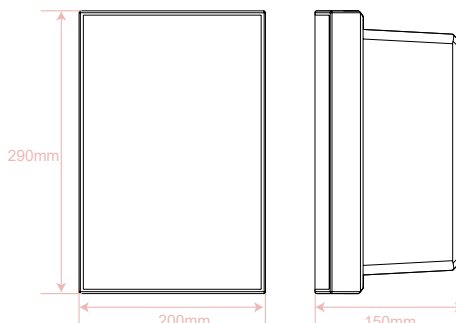

1403-S3

2 years
Silver
Guarantee

- دو سال گارانتی نقره‌ای بدون قید و شرط کی دی تی
- سه سال ضمانت پایداری کیفیت صدا

سایر برتری‌ها:

- ارتباط با انواع سرور PBX / KDT VOIP Server / ASTERISK / FREEPBX
- ارتباط از طریق LAN با قابلیت PoE
- قابلیت تعریف اکانت SIP
- دارای ۱۵ مگا بیت کارت حافظه داخلی
- دارای وب جهت تنظیمات و مانیتورینگ بلندگو و کنترل پخش
- قابلیت آپلود مستقیم فایل صوتی و پخش از طریق وب بلندگو
- قابلیت پخش صوت به صورت زمان بندی شده
- استفاده از رمزنگاری JWT با الگوریتم HS۲۵۶
- مانیتورینگ وضعیت سخت افزاری و دمای داخلی بلندگو
- قابلیت تعریف لیست سیاه و سفید برای تماس های ورودی
- قابلیت دریافت بسته های Http از سایر دیوایس ها نظیر NVR کی دی تی
- جهت پخش آلارم های تعریف شده
- قابلیت اتصال به دوربین های مدار بسته تحت شبکه
- قابلیت کنترل ویوم از طریق وب بلندگو و یا کنسول مرکزی
- قابلیت پخش Stereo و یا Mono Differential
- سخت افزار و نرم افزار کاملا ایرانی و قابل تغییر در سفارش های خاص
- قابلیت ارتباط با ذخیره سازهای تحت شبکه کی دی تی (NVR) و نرم افزارهای مختلف کی دی تی

AMPLIFIER	
Output Power (Max)	60W Stereo
Load (Min)	8Ω
Speaker	
Speaker Diameter	4.5 inch
Rated Power	40W
Power (Max)	60W
Impedance	8Ω
Frequency Response	80-20 Hz
Sensitivity (1 M, 1 W)	88dB
Max. Acoustic Pressure	104dB
SNR	82dB
Network	
Protocols	TCP/IP, HTTP, HTTPS, DNS, RTP, NTP, UPnP, UDP, Multicast
Compatibility	SDK, API, SIP
Sound	
Audio Bit Rate	G.711A(64 Kbps)/G.711U(64 Kbps)/G722(16 Kbps)
Codec	MP3 44.1 kHz, G.722 ADPCM 16 kHz, G.711 PCMU 8 kHz, G.711 PCMA8 kHz
Playing	NVR, CMS, VMS, HTTP Link
Playing Type	Manual, Link, Schedule, Multi Cast
Audio Algorithm	AEC, AGC, ANS
Audio File Format	MP3, WAV, PCM, etc

Alarm Triggers	All Intelligent Function For KDT CMSs & VMSs, KDT NVRs & Camera
Event Action	2 X Alarm Triger N.O
Interface	
Network	1 RJ45 (10M / 100M) Ethernet Port
Alarm	Alarm In, Alarm Out
Audio	Audio In
MIC	Yes
Power	PoE LAN, DC In
Reset	Software reset
Memory Slot	N/A
General	
Protection Rating	IP44, 6KV Surge Protection
Power Supply	12V DC, 2 A
POE Supply	IEEE802.3at
Web Language	English, Persian
Installation	indoor / Wall and Column
Weight	3.0 Kg
Operation Humidity	Humidity 90% or less (non-condensing)
Operation Temp	-30°C ~ +60°C
Dimension	200*150*290 mm
Material, Colour	ABS White / Black
Guarantee	
Product Guarantee	2 Years Silver Guarantee
MTBF	100K hrs min. MIL-HDBK-217F (25°)
Certificates	EN, CN, FCC