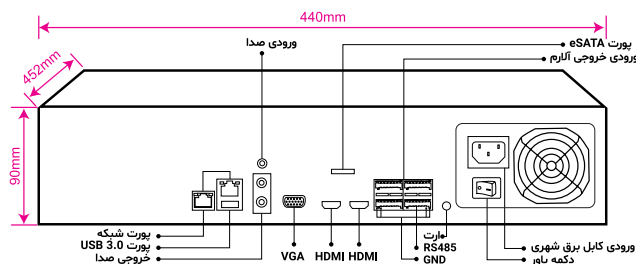

قابلیت ارایه فرم و امنیتی جهت استفاده در مراکز فوق حساس و نظامی - فاقد قابلیت دسترسی از طریق اینترنت

4K NVR

1403-S3

3 years Platinum Guarantee

سه سال گارانتی پلاتینیوم بدون قید و شرط کی دی تی شامل:

• آبخوردگی، شکستگی، ضربه دیدگی، خسارت ناشی از صاعقه، زنگ زدگی، نوسانات برق و سایر اتفاقات و صدمات

سایر برتری‌ها:

- امکان گسترش نرم افزاری به درخواست مصرف کنندگان
- نرم افزارهای موبایل و ویندوز حرفه‌ای به زبان فارسی و انگلیسی
- استفاده از CPU و Ram پیشتر نسبت به سایر برندها
- بالاترین سطح پشتیبانی از دوربین های سایر برندها
- سیستم عامل به زبان فارسی و انگلیسی
- وب نویسی به زبان فارسی و انگلیسی
- عملکرد ANR با دوربین های کی دی تی
- مدیریت پهنای باند، تکنولوژی اختصاصی برند کی دی تی (SBMS)
- پشتیبانی از Failover با ذخیره سازیهای کی دی تی
- قابلیت اتصال به اسپیکرهای شبکه کی دی تی

پشتیبانی از قابلیت‌های هوشمند:

- عبور از خط
- فنس مجازی
- ورود به منطقه
- خروج از منطقه
- گم شدن اشیاء
- اضافه شدن اشیاء
- تردد شمار افراد
- تشخیص چهره
- تشخیص حرکت
- تشخیص انسان
- جستجوی هوشمند تصاویر
- تشخیص حرکت سریع افراد
- تشخیص پوشاندن دوربین
- تشخیص تغییر زاویه دوربین
- تشخیص پارک غیر مجاز خودرو
- تشخیص پرسه زنی افراد
- تشخیص صدای غیر عادی
- تشخیص عدم فوکوس لنز
- تشخیص تجمع افراد
- تشخیص خودرو

CPU & Capabilities	
CPU	Dual-Core ARM Cortex-A17@1600 MHz
IP Channel Input	64CH x 4K@30fps (Up to 12 MP Supported)
Video & Audio	
HDMI Output	2CH / 1CH 4K (3840 x 2160) , 1CH Full HD (1920 x 1080)
VGA Output	1CH x Full HD (1920 x 1080)
Audio Input/ Output	1CH Input, 1CH Output
Recording	
Video Compression	H.264+(Ultra H.264), H.265+ (Ultra H.265) Smart Event Codec
Audio Compression	G.711A, G.711U
Video Resolution	12MP, 8MP, 5MP, 4MP, 3MP, 1080P, 720P, VGA, 4CIF, DCIF, 2CIF, CIF, QCIF
Input Bandwidth	320~500Mbps (Smart Bandwidth Management System)
Record Mode	Manual, Schedule, Alarm, Event, Smart Event
Failover	N+1 Hot Spare
Pre & Post Record	Pre 1~30 sec, Post 10~300 sec
Playback & Backup	
Sync Playback	16CH Sync Playback(Up to 4K@30fps)
Search Mode	Time & Date, Motion , Alarm Input, All Smart Function
Playback Mode	Normal, Time Division, Label, Event, Picture Playback, Smart Playback, ANR Support
Backup Mode	USB Device, Network, Internal Sata Burner
Network & Monitoring	
Protocols	HTTPs, HTTP, TCP/IP V4-V6, ICMP, RTSP, UDP, NTP, DHCP,DDNS, FTP, SNMP-V1-V2-V3, UPNP, P2P, NAT, Multi Cast
Compatibility	Onvif Ver2-6, Profile S, G, T, CGI, SDK, API
Output Bandwidth	100~300Mbps (Smart Bandwidth Management System)
User	32 Users
Streaming Method	Unicast, Multicast
Web Viewer	IE, Edge, Firefox, Chrome
Windows Software	Unlimited KDT CMS/VMS
Smart Device	IOS, Android Phone & Tablet