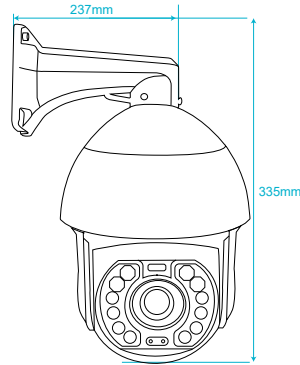

قابلیت ارایه فرم ور امنیتی جهت استفاده در مراکز فوق حساس و نظامی - محصول دارای گواهینامه امنیتی می باشد

IP CAMERA

EEOB

1403-S3

5 years Gold Guarantee

- پنج سال گارانتی طلایی بدون قید و شرط کی دی تی
- شش سال ضمانت پایداری کیفیت تصویر

سایر برتری‌ها:

- پشتیبانی از میکرو SD با ظرفیت 256GB
- بدنه ضد آب و گرد و غبار با درجه IP67
- سرور انتقال تصویر در ایران
- پشتیبانی از H.264+ / H.265+
- پشتیبانی از ONVIF ورژن 2.6
- قابلیت دید در شب هوشمند
- قابلیت WDR, BLC, HLC, Defog و ROI تا ۸ ناحیه
- پشتیبانی از ضبط اضطراری ANR
- پشتیبانی از تکنولوژی تثبیت تصویر EIS
- پشتیبانی از تکنولوژی تعقیب سوژه هوشمند
- پشتیبانی از تکنولوژی طرح سه بعدی در زوم و فوکوس

قابلیت‌های هوشمند:

- عبور از خط
- فنس مجازی
- ورود به منطقه
- خروج از منطقه
- گم شدن اشیاء
- اضافه شدن اشیاء
- تردد شمار افراد
- تشخیص چهره
- تشخیص حرکت سریع افراد
- تشخیص تغییر زاویه دوربین
- تشخیص پارک غیر مجاز خودرو
- تشخیص پرسه زنی افراد
- تشخیص صدای غیر عادی
- تشخیص عدم فوکوس لنز
- تشخیص تجمع افراد
- تشخیص انسان
- تشخیص خودرو

Camera	
Image Sensor	8MP Super Starlight (Sony-Japan) Progressive scan Cmos Sensor (1/1.8")
CPU	Dual-Core ARM Cortex A7@900MHZ
Lens	38X Optical Lens (6~228mm) (F-Stop F1.5~F4.8)
Resolution	3840*2160 (8MP)
Available IR Range	250~260 m Smart IR 12pcs Array
D/N Filter	IR Cut Filter Switch (ICR)
Min illumination	Color: 0.0008 Lux(AGC on) - B/W: 0.0 Lux(IR on)
PTZ	Pan Range: 360° Endless - Pan Speed: 0.1~120°/S Tilt Range: -10°~90° Auto Flip - Tilt Speed: 0.1~60°/S Number of Preset: 255 - Patrol: 32 - Pattern: 8 - Park Action: Yes
Night Vision	Super Starlight Technology
Picture Adjust	
Picture Function	120dB WDR/DWDR, 2D/3D DNR, BLC, HLC, ROI, Defog
Digital Zoom	16X
Image Stabilization	Yes (EIS)
Shutter Speed	Manual (1/3 ~ 1/100.000), Auto
Image Control	Off, On, Timing (Adjust 0 ~ 255)
D/N Control	Timing, Auto, Color on, Color off
S/N	> 56dB
Image Setting	Saturation, Brightness, Contrast, Sharpness, Hue
Video / Audio	
Video Compression	H.264+(Ultra H.264), H.265+ (Ultra H.265)
Audio Compression	G.711A, G.711U
Frame Rate(60Hz)	30fps@ 8MP(3840*2160), 30fps@ 6MP, 60fps@ 2MP
Transmission Stream	Triple Stream (Code Rate: 32Kbps-16Mbps)
Network	
Protocols	TCP/IP, ICMP, HTTP, HTTPS, FTP, DHCP, DNS, DDNS, RTP, RTSP, RTCP, NTP, IGMP, UPnP, SMTP, UPnP-TM, P2P, Bonjour, RTMP
Compatibility	Onvif Ver2.6, Profile S, G, T, CGI, SDK, API
Streaming Method	Unicast, Multicast
Web Viewer	IE, Edge, Firefox, Chrome
Function	
Recording	FTP, NVR, CMS, VMS, NAS, SD Card, ANR