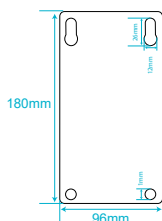

5 years Gold Guarantee

- پنج سال گارانتی طلایی بدون قید و شرط کی دی تی
- شش سال ضمانت پایداری کیفیت تصویر

سایر برتری‌ها:

- پشتیبانی از میکرو SD با ظرفیت 256GB
- بدنه ضد آب و گرد و غبار با درجه IP67
- سرور انتقال تصویر در ایران
- پشتیبانی از H.264+ / H.265 +
- پشتیبانی از ONVIF ورژن 2.6
- قابلیت دید در شب هوشمند
- قابلیت WDR, BLC, HLC, Defog و ROI تا ۸ ناحیه
- پشتیبانی از ضبط اضطراری ANR
- پشتیبانی از تکنولوژی تثبیت تصویر EIS
- پشتیبانی از تکنولوژی تعقیب سوژه هوشمند
- پشتیبانی از تکنولوژی طرح سه بعدی در زوم و فوکوس
- پشتیبانی از قابلیت 140db, Wide Dynamic Range

قابلیت‌های هوشمند:

- عبور از خط
- فنس مجازی
- ورود به منطقه
- خروج از منطقه
- گم شدن اشیاء
- اضافه شدن اشیاء
- تردد شمار افراد
- تشخیص چهره
- تشخیص حرکت سریع افراد
- تشخیص تغییر زاویه دوربین
- تشخیص پارک غیر مجاز خودرو
- تشخیص پرسه زنی افراد
- تشخیص صدای غیر عادی
- تشخیص عدم فوکوس لنز
- تشخیص تجمع افراد
- تشخیص انسان
- تشخیص خودرو

Camera	
Image Sensor	2MP Starlight (Sony-Japan) Cmos Sensor (1/1.8")
CPU	Dual-Core ARM Cortex-A7@900MHz
Lens	60X Optical Lens (6~360 mm) (F-Stop F1.5~F6.1)
Resolution	1920*1080 (2MP)
Available IR Range	500~550 m Smart Laser IR 12pcs Array
D/N Filter	IR Cut Filter Switch (ICR)
Min illumination	Color: 0.001 Lux(AGC on) - B/W: 0.0 Lux(IR on)
PTZ	Pan Range: 360° Endless - Pan Speed: 0.1~120°/S Tilt Range: -10~90° Auto Flip - Tilt Speed: 0.1~60°/S Number of Preset: 255 - Patrol:32 - Pattern: 8 - Park Action: Yes
Night Vision	Starlight Technology
Picture Adjust	
Picture Function	140dB WDR, DWDR, BLC, HLC, Defog, ROI
Image Stabilization	Yes (EIS)
Digital Zoom	16X
Shutter Speed	Manual (1/3 ~ 1/100.000), Auto
Image Control	Off, On, Timing (Adjust 0 ~ 255)
D/N Control	Timing, Auto, Color on, Color off
Image Setting	Saturation, Brightness, Contrast, Sharpness, Hue
Video / Audio	
Video Compression	H.264+(Ultra H.264), H.265+ (Ultra H.265)
Audio Compression	G.711A, G.711U
Frame Rate(60Hz)	30fps@(1920x1080)
Transmission Stream	Triple Stream (Code Rate: 128kbps-16mbps)
Network	
Protocols	HTTPs, HTTP, TCP/IP V4-V6, ICMP, RTSP, UDP, NTP, DHCP, DDNS, FTP, SNMP-V1-V2-V3, Multi Cast
Compatibility	Onvif Ver2.6, Profile S, CGI, SDK, API
Streaming Method	Unicast, Multicast
Web Viewer	IE, Edge, Firefox, Chrome
Function	
Recording	FTP, NVR, CMS,VMS, NAS, SD Card, ANR
Record Type	Manual, Motion Detection, Smart Detection, Schedule