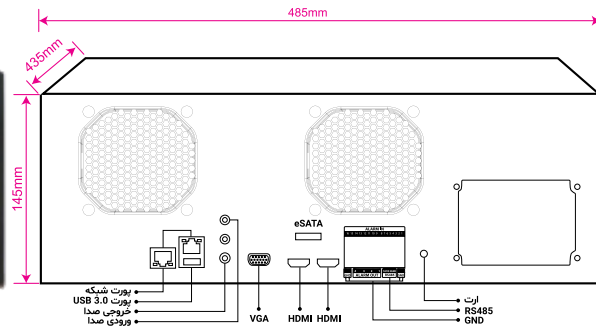

قابلیت ارایه فرم و امنیتی جهت استفاده در مراکز فوق حساس و نظامی - فاقد قابلیت دسترسی از طریق اینترنت

4K NVR

1403-S3

3 years Platinum Guarantee

سه سال گارانتی پلاتینیوم بدون قید و شرط کی دی تی شامل:

آبخوردگی، شکستگی، ضربه دیدگی، خسارت ناشی از صاعقه، زنگ زدگی، نوسانات برق و سایر اتفاقات و صدمات

سایر برتری‌ها:

- امکان گسترش نرم افزاری به درخواست مصرف کنندگان
- نرم افزارهای موبایل و ویندوز حرفه‌ای به زبان فارسی و انگلیسی
- استفاده از CPU و Ram پیشتر نسبت به سایر برندها
- بالاترین سطح پشتیبانی از دوربین های سایر برندها
- سیستم عامل به زبان فارسی و انگلیسی
- وب نویسی به زبان فارسی و انگلیسی
- عملکرد ANR با دوربین های کی دی تی
- مدیریت پهنای باند، تکنولوژی اختصاصی برند کی دی تی (SBMS)
- پشتیبانی از Failover با ذخیره سازی کی دی تی
- قابلیت اتصال به اسپیکرهای شبکه کی دی تی

پشتیبانی از قابلیت‌های هوشمند:

- عبور از خط
- فنس مجازی
- ورود به منطقه
- خروج از منطقه
- گم شدن اشیاء
- اضافه شدن اشیاء
- تردد شمار افراد
- تشخیص چهره
- تشخیص حرکت
- تشخیص انسان
- جستجوی هوشمند تصاویر
- تشخیص حرکت سریع افراد
- تشخیص پوشاندن دوربین
- تشخیص تغییر زاویه دوربین
- تشخیص پارک غیر مجاز خودرو
- تشخیص پرسه زنی افراد
- تشخیص صدای غیر عادی
- تشخیص عدم فوکوس لنز
- تشخیص تجمع افراد
- تشخیص خودرو

CPU & Capabilities	
CPU	Dual-Core ARM Cortex-A17@1600 MHz
IP Channel Input	64CH x 4K@30fps (Up to 12MP Supported)
Video & Audio	
HDMI Output	2CH / 1CH 4K (3840 x 2160) , 1CH Full HD (1920 x 1080)
VGA Output	1CH x Full HD (1920 x 1080)
Audio Input/Output	1CH Input, 1CH Output
Recording	
Video Compression	H.264+(Ultra H.264), H.265+ (Ultra H.265) Smart Event Codec
Audio Compression	G.711A, G.711U
Video Resolution	12MP, 8MP, 5MP, 4MP, 3MP, 1080P, 720P, VGA, 4CIF, DCIF, 2CIF, CIF, QCIF
Input Bandwidth	320~500Mbps (Smart Bandwidth Management System) 200 Mbps (when RAID is enabled)
Record Mode	Manual, Schedule, Alarm, Event, Smart Event
Failover	N+1 Hot Spare
Pre & Post Record	Pre 1~30 sec, Post 10~300 sec
Playback & Backup	
Sync Playback	16CH Sync Playback(Up to 4K@30fps)
Search Mode	Time & Date, Motion , Alarm Input, All Smart Function
Playback Mode	Normal, Time Division, Label, Event, Picture Playback, Smart Playback, ANR Support
Backup Mode	USB Device, Network, Internal Sata Burner
Network & Monitoring	
Protocols	HTTPs, HTTP, TCP/IP V4-V6, ICMP, RTSP, UDP, NTP, DHCP,DDNS, FTP, SNMP-V1-V2-V3, UPNP, P2P, NAT, Multi Cast
Compatibility	Onvif Ver2.6, Profile S,G,T, CGI, SDK, API
Output Bandwidth	100~300Mbps (Smart Bandwidth Management System) 200 Mbps (when RAID is enabled)
User	32 Users
Streaming Method	Unicast, Multicast
Web Viewer	IE, Edge, Firefox, Chrome
Windows Software	Unlimited KDT CMS/VMS
Smart Device	IOS, Android Phone & Tablet