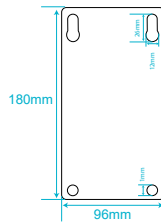

5 years Gold Guarantee

- پنج سال گارانتی طلایی بدون قید و شرط کی تی
- شش سال ضمانت پایداری کیفیت تصویر

سایر برتریها:

- پشتیبانی از میکرو SD با ظرفیت 256GB
- بدنه ضد آب و گرد و غبار با درجه IP67
- سرور انتقال تصویر در ایران
- پشتیبانی از H.264+ / H.265+
- پشتیبانی از ONVIF ورژن 2.6
- قابلیت دید در شب هوشمند
- قابلیت WDR, BLC, HLC, Defog و ROI تا ۸ ناحیه
- پشتیبانی از ضبط اضطراری ANR
- پشتیبانی از تکنولوژی تثبیت تصویر EIS
- پشتیبانی از تکنولوژی تعقیب سوژه هوشمند
- پشتیبانی از تکنولوژی طرح سه بعدی در زوم و فوکوس

قابلیت های هوشمند:

- عبور از خط
- فنس مجازی
- ورود به منطقه
- خروج از منطقه
- گم شدن اشیاء
- اضافه شدن اشیاء
- تشخیص تجمع افراد
- تشخیص حرکت سریع افراد
- تشخیص تغییر زاویه دوربین
- تشخیص پارک غیر مجاز خودرو
- تشخیص پرسه زنی افراد
- تشخیص صدای غیر عادی
- تشخیص عدم فوکوس لنز
- تردد شمار افراد

Camera	
Image Sensor	5MP (Sony-Japan) Progressive scan Cmos Sensor (1/2.8")
CPU	Dual-Core ARM Cortex A7@900MHz
Lens	32X Optical Lens (4.8~158mm) (F-Stop F1.5~F3.8)
Resolution	2592*1944 (5MP)
Available IR Range	250~260 m Smart IR 12pcs Array
D/N Filter	IR Cut Filter Switch (ICR)
Min illumination	Color: 0.001 Lux(AGC on) - B/W: 0.0 Lux(IR on)
PTZ	Pan Range: 360° Endless - Pan Speed: 0.1~120°/S Tilt Range: -10~90° Auto Flip - Tilt Speed: 0.1~60°/S Number of Preset: 255 - Patrol:32 - Pattern: 8 - Park Action: Yes
Night Vision	Color / IR
Picture Adjust	
Picture Function	120dB WDR/DWDR, 2D/3D DNR, BLC, HLC, ROI, Defog
Image Stabilization	Yes (EIS)
Digital Zoom	16X
Shutter Speed	Manual (1/3 ~ 1/100.000), Auto
Image Control	Off, On, Timing (Adjust 0 ~ 255)
D/N Control	Timing, Auto, Color on, Color off
S/N	> 56dB
Image Setting	Saturation, Brightness, Contrast, Sharpness, Hue
Video / Audio	
Video Compression	H.264+(Ultra H.264), H.265+ (Ultra H.265)
Audio Compression	G.711A, G.711U
Frame Rate(60Hz)	30fps@ 5MP(2592*1944), 30fps@ 4MP, 30fps@ 2MP
Transmission Stream	Triple Stream (Code Rate: 32Kbps-16Mbps)
Network	
Protocols	TCP/IP, ICMP, HTTP, HTTPS, FTP, DHCP, DNS, DDNS, RTP, RTSP, RTCP, NTP, IGMP, UPnP, SMTP, UPnP-TM, P2P, Bonjour, RTMP
Compatibility	Onvif Ver2.6, Profile S, G, T, CGI, SDK, API
Streaming Method	Unicast, Multicast
Web Viewer	IE, Edge, Firefox, Chrome
Function	
Recording	FTP, NVR, CMS, VMS, NAS, SD Card, ANR