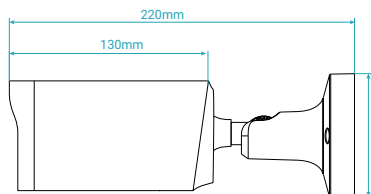

قابلیت ارایه فرم ور امنیتی جهت استفاده در مراکز فوق حساس و نظامی - محصول دارای گواهینامه امنیتی می باشد

IP CAMERA

E50B

Dual Light

1403-S3

5 years Gold Guarantee

- پنج سال گارانتی طلایی بدون قید و شرط کی تی
- شش سال ضمانت پایداری کیفیت تصویر

سایر برتری‌ها:

- پشتیبانی از میکرو SD با ظرفیت 256GB
- بدنه ضد آب و گرد و غبار با درجه IP67, IK10
- سرور انتقال تصویر در ایران
- پشتیبانی از H.264+ / H.265+
- پشتیبانی از ONVIF ورژن 2.6
- قابلیت دید در شب هوشمند
- قابلیت WDR, BLC, HLC, Defog و ROI تا ۸ ناحیه
- پشتیبانی از ضبط اضطراری ANR
- پشتیبانی از تکنولوژی تثبیت تصویر EIS
- پشتیبانی از تکنولوژی هوشمند نقشه گرمایشی

قابلیت‌های هوشمند:

- عبور از خط
- فنس مجازی
- ورود به منطقه
- خروج از منطقه
- تشخیص چهره
- تردد شمار هوشمند
- تشخیص تراکم جمعیت هوشمند
- نقشه گرمایی
- تشخیص حرکت سریع افراد
- تشخیص تغییر زاویه دوربین
- تشخیص پرسه زنی افراد
- تشخیص صدای غیر عادی
- تشخیص عدم فوکوس لنز

Camera	
Image Sensor	6MP (Sony-Japan) Progressive scan Cmos Sensor (1/2.8")
CPU	Dual-Core ARM Cortex-A7@900 MHz
Lens	3.6 mm Fixed Lens @F1.6, (2.8 mm Optional)
Resolution	3200*1800 (6MP)
Available IR Range	40~50 m Smart IR SMD Technology (1pcs IR SMD) 30 m Warm Light Technology (2 pcs Warm Light) Smart Light Technology
D/N Filter	IR cut filter with auto switch
Min illumination	Color: 0.001 lux(AGC on) -B/W: 0.0 Lux(IR on)(Warm Light On)
Angle of View	H-FOV: 89°-(108°), V-FOV: 46°-(58°), D-FOV: 106°-(128°)
Night Vision	Dual Light Technology
Picture Adjust	
Picture Function	120dB WDR/DWDR, 2D/3D DNR, BLC, HLC, ROI, Defog
Shutter Speed	Manual (1/3 ~ 1/100.000), Auto
Image Stabilization	Yes (EIS)
Image Parameter Control	Off, On, Timing (Adjust 0 ~ 255)
D/N Control	Timing, Auto, Color on, Color off
S/N	> 56dB
Image Parameter	Saturation, Brightness, Contrast, Sharpness, Hue
Video / Audio	
Video Compression	H.264+(Ultra H.264), H.265+ (Ultra H.265), MJPEG
Audio Compression	G.711A, G.711U
Frame Rate(60Hz)	30fps@ 6MP(3200*1800), 30fps@ 4MP, 90fps@ 2MP
Transmission Stream	Triple Stream (Video Bit Rate:11 Kbps~16 Mbps)
Network	
Protocols	TCP/IP(v4, v6), ICMP, HTTP, HTTPS, FTP, DHCP, DNS, DDNS, RTP, RTSP, RTCP, NTP, IGMP, UPnP, SMTP, UPnP-TM, P2P, Bonjour, SNMP (v1, v2, v3), UDP, NAT, Multicast, RTMP
Compatibility	Onvif Ver2.6, Profile S, G, T, CGI, SDK, API
Streaming Method	Unicast, Multicast
Web Viewer	IE, Edge, Firefox, Chrome
Smart Device	IOS, Android Phone & Tablet