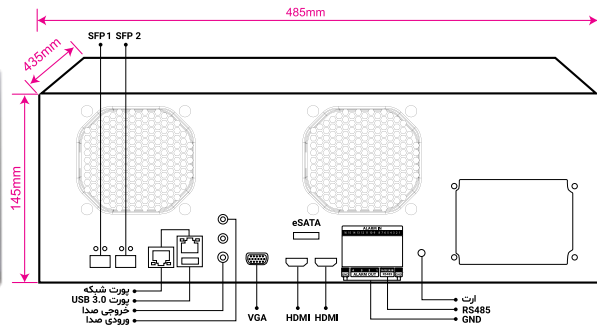

قابلیت ارایه فرم و امنیتی جهت استفاده در مراکز فوق حساس و نظامی - فاقد قابلیت دسترسی از طریق اینترنت

4K NVR

C6B2

1403-S3

سایر برتری‌ها:

- امکان گسترش نرم افزاری به درخواست مصرف کنندگان
- نرم افزارهای موبایل و ویندوز حرفه‌ای به زبان فارسی و انگلیسی
- استفاده از CPU و Ram بیشتر نسبت به سایر برندها
- بالاترین سطح پشتیبانی از دوربین های سایر برندها
- سیستم عامل به زبان فارسی و انگلیسی
- وب نویسی به زبان فارسی و انگلیسی
- عملکرد ANR با دوربین های کی دی تی
- مدیریت پهنای باند، تکنولوژی اختصاصی برند کی دی تی (SBMS)
- پشتیبانی از Failover با ذخیره سازی کی دی تی
- قابلیت اتصال به اسپیکرهای شبکه کی دی تی

پشتیبانی از قابلیت‌های هوشمند:

- عبور از خط
- فنس مجازی
- ورود به منطقه
- خروج از منطقه
- کم شدن اشیاء
- اضافه شدن اشیاء
- تردد شمار افراد
- تشخیص چهره
- تشخیص حرکت
- تشخیص انسان
- جستجوی هوشمند تصاویر
- تشخیص حرکت سریع افراد
- تشخیص پوشاندن دوربین
- تشخیص تغییر زاویه دوربین
- تشخیص پارک غیر مجاز خودرو
- تشخیص پرسه زنی افراد
- تشخیص صدای غیر عادی
- تشخیص عدم فوکوس لنز
- تشخیص تجمع افراد
- تشخیص خودرو

3 years Platinum Guarantee

سه سال گارانتی پلاتینیوم بدون قید و شرط کی دی تی شامل:

- آبخوردگی، شکستگی، ضربه دیدگی، خسارت ناشی از صاعقه، زنگ زدگی، نوسانات برق و سایر اتفاقات و صدمات

CPU & Capabilities	
CPU	Dual-Core ARM Cortex-A17@1600 MHz
IP Channel Input	64CH x 4K@30fps (Up to 12MP Supported)
Video & Audio	
HDMI Output	2CH / 1CH 4K (3840 x 2160) , 1CH Full HD (1920 x 1080)
VGA Output	1CH x Full HD (1920 x 1080)
Audio Input/Output	1CH Input, 1CH Output
Recording	
Video Compression	H.264+(Ultra H.264), H.265+ (Ultra H.265) Smart Event Codec
Audio Compression	G.711A, G.711U
Video Resolution	12MP, 8MP, 5MP, 4MP, 3MP, 1080P, 720P, VGA, 4CIF, DCIF, 2CIF, CIF, QCIF
Input Bandwidth	320~500Mbps (Smart Bandwidth Management System) 200 Mbps (when RAID is enabled)
Record Mode	Manual, Schedule, Alarm, Event, Smart Event
Failover	N+1 Hot Spare
Pre & Post Record	Pre 1~30 sec, Post 10~300 sec
Playback & Backup	
Sync Playback	16CH Sync Playback(Up to 4K@30fps)
Search Mode	Time & Date, Motion , Alarm Input, All Smart Function
Playback Mode	Normal, Time Division, Label, Event, Picture Playback, Smart Playback, ANR Support
Backup Mode	USB Device, Network, Internal Sata Burner
Network & Monitoring	
Protocols	HTTPs, HTTP, TCP/IP V4-V6, ICMP, RTSP, UDP, NTP, DHCP,DDNS, FTP, SNMP-V1-V2-V3, UPNP, P2P, NAT, Multi Cast
Compatibility	Onvif Ver2.6, Profile S,G,T, CGI, SDK, API
Output Bandwidth	100~300Mbps (Smart Bandwidth Management System) 200 Mbps (when RAID is enabled)
User	32 Users
Streaming Method	Unicast, Multicast
Web Viewer	IE, Edge, Firefox, Chrome
Windows Software	Unlimited KDT CMS/VMS
Smart Device	IOS, Android Phone & Tablet