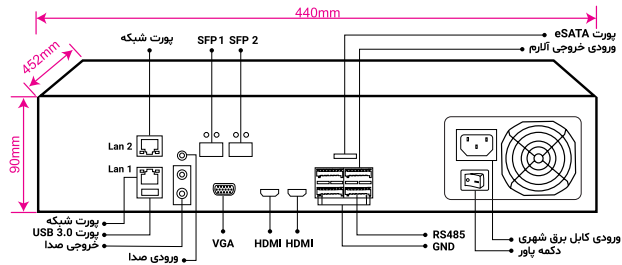

قابلیت ارایه فرم و امنیتی جهت استفاده در مراکز فوق حساس و نظامی - فاقد قابلیت دسترسی از طریق اینترنت

4K NVR

1403-S3

3 years Platinum Guarantee

- سه سال گارانتی پلاتینیوم بدون قید و شرط کی دی تی شامل:
- آبخوردگی، شکستگی، ضربه دیدگی، خسارت ناشی از صاعقه، زنگ زدگی، نوسانات برق و سایر اتفاقات و صدمات

سایر برتری‌ها:

- امکان گسترش نرم افزاری به درخواست مصرف کنندگان
- نرم افزارهای موبایل و ویندوز حرفه‌ای به زبان فارسی و انگلیسی
- استفاده از CPU و RAM بیشتر نسبت به سایر برندها
- بالاترین سطح پشتیبانی از دوربین های سایر برندها
- سیستم عامل به زبان فارسی و انگلیسی
- وب نویسی به زبان فارسی و انگلیسی
- عملکرد ANR با دوربین های کی دی تی
- مدیریت پهنای باند، تکنولوژی اختصاصی برند کی دی تی (SBMS)
- پشتیبانی از Failover با ذخیره سازی کی دی تی
- قابلیت اتصال به اسپیکرهای شبکه کی دی تی

پشتیبانی از قابلیت‌های هوشمند:

- عبور از خط
- فنس مجازی
- ورود به منطقه
- خروج از منطقه
- تشخیص تغییر زاویه دوربین
- تشخیص پارک غیر مجاز خودرو
- تشخیص پرسه زنی افراد
- تشخیص صدای غیر عادی
- تشخیص عدم فوکوس لنز
- تشخیص تجمع افراد
- تشخیص خودرو
- تشخیص هوشمند تصاویر
- تشخیص حرکت سریع افراد
- تشخیص پوشاندن دوربین
- تشخیص تغییر زاویه دوربین
- تشخیص پارک غیر مجاز خودرو
- تشخیص پرسه زنی افراد
- تشخیص صدای غیر عادی
- تشخیص عدم فوکوس لنز
- تشخیص تجمع افراد
- تشخیص انسان

CPU & Capabilities	
CPU	Dual-Core ARM Cortex-A17@1600 MHz
IP Channel Input	32CH x 4K@30fps (Up to 12 MP Supported)
Video & Audio	
HDMI Output	2CH / 1CH 4K (3840 x 2160) , 1CH Full HD (1920 x 1080)
VGA Output	1CH x Full HD (1920 x 1080)
Audio Input/ Output	1CH Input, 1CH Output
Recording	
Video Compression	H.264+(Ultra H.264), H.265+ (Ultra H.265) Smart Event Codec
Audio Compression	G.711A, G.711U
Video Resolution	12MP, 8MP, 5MP, 4MP, 3MP, 1080P, 720P, VGA, 4CIF, DCIF, 2CIF, CIF, QCIF
Input Bandwidth	320~500Mbps (Smart Bandwidth Management System)
Record Mode	Manual, Schedule, Alarm, Event, Smart Event
Failover	N+1 Hot Spare
Pre & Post Record	Pre 1~30 sec, Post 10~300 sec
Playback & Backup	
Sync Playback	16CH Sync Playback(Up to 4K@30fps)
Search Mode	Time & Date, Motion , Alarm Input, All Smart Function
Playback Mode	Normal, Time Division, Label, Event, Picture Playback, Smart Playback, ANR Support
Backup Mode	USB Device, Network, Internal Sata Burner
Network & Monitoring	
Protocols	HTTPs, HTTP, TCP/IP V4-V6, ICMP, RTSP, UDP, NTP, DHCP,DDNS, FTP, SNMP-V1-V2-V3, UPNP, P2P, NAT, Multi Cast
Compatibility	Onvif Ver2.6, Profile S, G, T, CGI, SDK, API
Output Bandwidth	100~300Mbps (Smart Bandwidth Management System)
User	32 Users
Streaming Method	Unicast, Multicast
Web Viewer	IE, Edge, Firefox, Chrome
Windows Software	Unlimited KDT CMS/VMS
Smart Device	IOS, Android Phone & Tablet