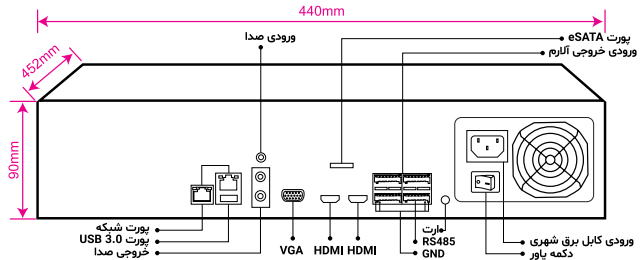

قابلیت ارایه فرم و امنیتی جهت استفاده در مراکز فوق حساس و نظامی - فاقد قابلیت دسترسی از طریق اینترنت

4K NVR

1403-S3

3 years Platinum Guarantee

سه سال گارانتی پلاتینیوم بدون قید و شرط کی دی تی شامل:

• آبخوردگی، شکستگی، ضربه دیدگی، خسارت ناشی از صاعقه، زنگ زدگی، نوسانات برق و سایر اتفاقات و صدمات

سایر برتری‌ها:

- امکان گسترش نرم افزاری به درخواست مصرف کنندگان
- نرم افزارهای موبایل و ویندوز حرفه‌ای به زبان فارسی و انگلیسی
- استفاده از CPU و Ram بیشتر نسبت به سایر برندها
- بالاترین سطح پشتیبانی از دوربین های سایر برندها
- سیستم عامل به زبان فارسی و انگلیسی
- وب نویسی به زبان فارسی و انگلیسی
- عملکرد ANR با دوربین های کی دی تی
- مدیریت پهنای باند، تکنولوژی اختصاصی برند کی دی تی (SBMS)
- پشتیبانی از Failover با ذخیره سازی کی دی تی
- قابلیت اتصال به اسپیکرهای شبکه کی دی تی

پشتیبانی از قابلیت‌های هوشمند:

- عبور از خط
- فنس مجازی
- ورود به منطقه
- خروج از منطقه
- گم شدن اشیاء
- اضافه شدن اشیاء
- تردد شمار افراد
- تشخیص چهره
- تشخیص حرکت
- تشخیص انسان
- جستجوی هوشمند تصاویر
- تشخیص حرکت سریع افراد
- تشخیص پوشاندن دوربین
- تشخیص تغییر زاویه دوربین
- تشخیص پارک غیر مجاز خودرو
- تشخیص پرسه زنی افراد
- تشخیص صدای غیر عادی
- تشخیص عدم فوکوس لنز
- تشخیص تجمع افراد
- تشخیص خودرو

CPU & Capabilities	
CPU	Dual-Core ARM Cortex-A17@1600 MHz
IP Channel Input	32CH x 4K@30fps (Up to 12MP Supported)
Video & Audio	
HDMI Output	2CH / 1CH 4K (3840 x 2160), 1CH Full HD (1920 x 1080)
VGA Output	1CH x Full HD (1920 x 1080)
Audio Input/Output	1CH Input, 1CH Output
Recording	
Video Compression	H.264+(Ultra H.264), H.265+ (Ultra H.265) Smart Event Codec
Audio Compression	G.711A, G.711U
Video Resolution	12MP, 8MP, 5MP, 4MP, 3MP, 1080P, 720P, VGA, 4CIF, DCIF, 2CIF, CIF, QCIF
Input Bandwidth	320~500Mbps (Smart Bandwidth Management System) 200 Mbps (when RAID is enabled)
Record Mode	Manual, Schedule, Alarm, Event, Smart Event
Failover	N+1 Hot Spare
Pre & Post Record	Pre 1~30 sec, Post 10~300 sec
Playback & Backup	
Sync Playback	16CH Sync Playback(Up to 4K@30fps)
Search Mode	Time & Date, Motion, Alarm Input, All Smart Function
Playback Mode	Normal, Time Division, Label, Event, Picture Playback, Smart Playback, ANR Support
Backup Mode	USB Device, Network, Internal Sata Burner
Network & Monitoring	
Protocols	HTTPs, HTTP, TCP/IP V4-V6, ICMP, RTSP, UDP, NTP, DHCP, DDNS, FTP, SNMP-V1-V2-V3, UPNP, P2P, NAT, Multi Cast
Compatibility	Onvif Ver2-6, ProfileS, G, T, CGI, SDK, API
Output Bandwidth	100~300Mbps (Smart Bandwidth Management System) 200 Mbps (when RAID is enabled)
User	32 Users
Streaming Method	Unicast, Multicast
Web Viewer	IE, Edge, Firefox, Chrome
Windows Software	Unlimited KDT CMS/VMS
Smart Device	IOS, Android Phone & Tablet