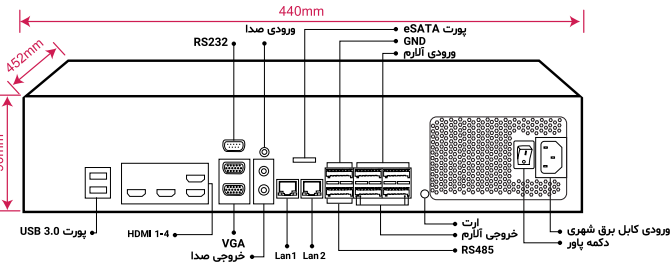

قابلیت ارایه فرم و امنیتی جهت استفاده در مراکز فوق حساس و نظامی - فاقد قابلیت دسترسی از طریق اینترنت

8K NVR

5002

1403-S3

سایر برتری‌ها:

- امکان گسترش نرم افزاری به درخواست مصرف کنندگان
- نرم افزارهای موبایل و ویندوز حرفه‌ای به زبان فارسی و انگلیسی
- استفاده از CPU و Ram بیشتر نسبت به سایر برندها
- بالاترین سطح پشتیبانی از دوربین های سایر برندها
- سیستم عامل به زبان فارسی و انگلیسی
- وب نویسی به زبان فارسی و انگلیسی
- عملکرد ANR با دوربین های کی دی تی
- پشتیبانی از Failover با ذخیره سازهای کی دی تی
- قابلیت اتصال به اسپیکرهای شبکه کی دی تی
- دارای شش خروجی تصویر
- دارای ۲ پورت شبکه با حداکثر سرعت ۲/۵Gb/s
- دارای حداکثر مجموع پهنای باند ورودی و خروجی ۱/۸ Gb/s
- قابلیت پشتیبانی از حداکثر ظرفیت فضای ذخیره سازی ۱۷۶TB

پشتیبانی از قابلیت های هوشمند:

- عبور از خط
- فنس مجازی
- ورود به منطقه
- خروج از منطقه
- گم شدن اشیاء
- اضافه شدن اشیاء
- تردد شمار افراد
- تشخیص چهره
- تشخیص عدم فوکوس لنز
- تشخیص تجمع افراد
- تشخیص خودرو
- جستجوی هوشمند تصاویر
- تشخیص حرکت سریع افراد
- تشخیص پوشاندن دوربین
- تشخیص تغییر زاویه دوربین
- تشخیص پارک غیر مجاز خودرو
- تشخیص پرسه زنی افراد
- تشخیص صدای غیر عادی
- تشخیص عدم فوکوس لنز
- تشخیص تجمع افراد
- تشخیص خودرو

3 years Platinum Guarantee

• سه سال گارانتی پلاتینیوم بدون قید و شرط کی دی تی شامل:

• آبخوردگی، شکستگی، ضربه دیدگی، خسارت ناشی از صاعقه، زنگ زدگی، نوسانات برق و سایر اتفاقات و صدمات