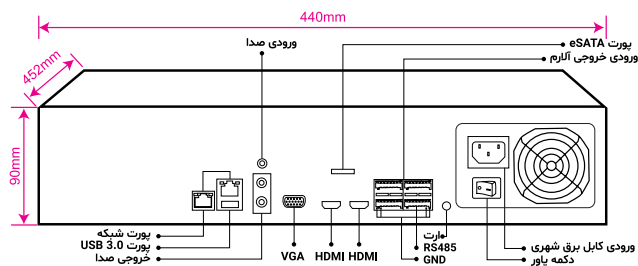

قابلیت ارایه فرم و امنیتی جهت استفاده در مراکز فوق حساس و نظامی - فاقد قابلیت دسترسی از طریق اینترنت

4K NVR

3 years Platinum Guarantee

- سه سال گارانتی پلاتینیوم بدون قید و شرط کی دی تی شامل:
- آبخوردگی، شکستگی، ضربه دیدگی، خسارت ناشی از صاعقه، زنگ زدگی، نوسانات برق و سایر اتفاقات و صدمات

سایر برتری‌ها:

- امکان گسترش نرم افزاری به درخواست مصرف کنندگان
- نرم افزارهای موبایل و ویندوز حرفه‌ای به زبان فارسی و انگلیسی
- استفاده از CPU و Ram پیشتر نسبت به سایر برندها
- بالاترین سطح پشتیبانی از دوربین های سایر برندها
- سیستم عامل به زبان فارسی و انگلیسی
- وب نویسی به زبان فارسی و انگلیسی
- عملکرد ANR با دوربین های کی دی تی
- مدیریت پهنای باند، تکنولوژی اختصاصی برند کی دی تی (SBMS)
- پشتیبانی از Failover با ذخیره سازیهای کی دی تی
- قابلیت اتصال به اسپیکرهای شبکه کی دی تی

پشتیبانی از قابلیت‌های هوشمند:

- عبور از خط
- فانس مجازی
- ورود به منطقه
- خروج از منطقه
- گم شدن اشیاء
- افزافه شدن اشیاء
- تردد شمار افراد
- تشخیص چهره
- تشخیص حرکت
- تشخیص انسان
- جستجوی هوشمند تصاویر
- تشخیص حرکت سریع افراد
- تشخیص پوشاندن دوربین
- تشخیص تغییر زاویه دوربین
- تشخیص پارک غیر مجاز خودرو
- تشخیص پرسه زنی افراد
- تشخیص صدای غیر عادی
- تشخیص عدم فوکوس لنز
- تشخیص تجمع افراد
- تشخیص خودرو

1403-S3

CPU & Capabilities	
CPU	Dual-Core ARM Cortex-A17@1600 MHz
IP Channel Input	16CH x 4K@30fps (Up to 12MP Supported)
Video & Audio	
HDMI Output	2CH / 1CH 4K (3840 x 2160), 1CH Full HD (1920 x 1080)
VGA Output	1CH x Full HD (1920 x 1080)
Audio Input/Output	1CH Input, 1CH Output
Recording	
Video Compression	H.264+(Ultra H.264), H.265+ (Ultra H.265) Smart Event Codec
Audio Compression	G.711A, G.711U
Video Resolution	12MP, 8MP, 5MP, 4MP, 3MP, 1080P, 720P, VGA, 4CIF, DCIF, 2CIF, CIF, QCIF
Input Bandwidth	320~500Mbps (Smart Bandwidth Management System) 200 Mbps (when RAID is enabled)
Record Mode	Manual, Schedule, Alarm, Event, Smart Event
Failover	N+1 Hot Spare
Pre & Post Record	Pre 1~30 sec, Post 10~300 sec
Playback & Backup	
Sync Playback	16CH Sync Playback(Up to 4K@30fps)
Search Mode	Time & Date, Motion, Alarm Input, All Smart Function
Playback Mode	Normal, Time Division, Label, Event, Picture Playback, Smart Playback, ANR Support
Backup Mode	USB Device, Network, Internal Sata Burner
Network & Monitoring	
Protocols	HTTPs, HTTP, TCP/IP V4-V6, ICMP, RTSP, UDP, NTP, DHCP, DDNS, FTP, SNMP-V1-V2-V3, UPNP, P2P, NAT, Multi Cast
Compatibility	Onvif Ver2-6, Profile S, G, T, CGI, SDK, API
Output Bandwidth	100~300Mbps (Smart Bandwidth Management System) 200 Mbps (when RAID is enabled)
User	32 Users
Streaming Method	Unicast, Multicast
Web Viewer	IE, Edge, Firefox, Chrome
Windows Software	Unlimited KDT CMS/VMS
Smart Device	IOS, Android Phone & Tablet