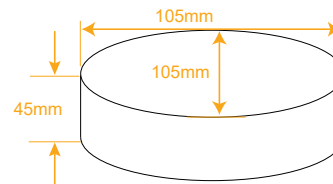

قابلیت ها:

- سهولت نصب پایه دوربین مداربسته
- حفظ امنیت اتصالات در برابر خراب کاری
- افزایش طول عمر دوربین
- کاهش انتقال ارتعاش سطح به بدنه دوربین
- زیبایی در نصب
- جلوگیری از آب خوردگی اتصالات
- محل نگهداری کابل رزرو جهت جلوگیری از کابل کشی در آینده
- قابلیت آب بندی تا گرید IP65
- قابل استفاده برای مدل های D15 و B45 کی دی تی و سایر برندها با سایز کم تر از ۱۳ سانتی متر