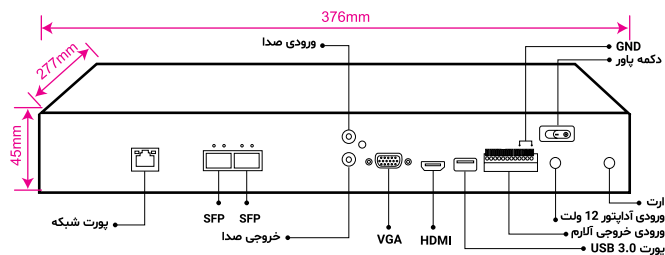

قابلیت ارایه فرم و امنیتی جهت استفاده در مراکز فوق حساس و نظامی - فاقد قابلیت دسترسی از طریق اینترنت

4K NVR

4011

1403-S3

3 years Platinum Guarantee

- سه سال گارانتی پلاتینیوم بدون قید و شرط کی دی تی شامل:

- آبخوردگی، شکستگی، ضربه دیدگی، خسارت ناشی از صاعقه، زنگ زدگی، نوسانات برق و سایر اتفاقات و صدمات

سایر برتری‌ها:

- امکان گسترش نرم افزاری به درخواست مصرف کنندگان
- نرم افزارهای موبایل و ویندوز حرفه‌ای به زبان فارسی و انگلیسی
- استفاده از CPU و Ram بیشتر نسبت به سایر برندها
- بالاترین سطح پشتیبانی از دوربین های سایر برندها
- سیستم عامل به زبان فارسی و انگلیسی
- وب نویسی به زبان فارسی و انگلیسی
- عملکرد ANR با دوربین های کی دی تی
- قابلیت اتصال به اسپیکرهای شبکه کی دی تی

پشتیبانی از قابلیت‌های هوشمند:

- عبور از خط
- فنس مجازی
- ورود به منطقه
- خروج از منطقه
- گم شدن اشیاء
- افزافه شدن اشیاء
- تردد شمار افراد
- تشخیص چهره
- تشخیص حرکت
- تشخیص انسان
- جستجوی هوشمند تصاویر
- تشخیص حرکت سریع افراد
- تشخیص پوشاندن دوربین
- تشخیص تغییر زاویه دوربین
- تشخیص پارک غیر مجاز خودرو
- تشخیص پرسه زنی افراد
- تشخیص صدای غیر عادی
- تشخیص عدم فوکوس لنز
- تشخیص تجمع افراد
- تشخیص خودرو

CPU & Capabilities	
CPU	Dual-Core ARM Cortex-A17@1600 MHz
IP Channel Input	32CH x 4K@30fps (Up to 12 MP Supported)
Video & Audio	
HDMI Output	1CH x 4K (3840 x 2160)
VGA Output	1CH x Full HD (1920 x 1080)
Audio Input/Output	1CH Input, 1CH Output
Recording	
Video Compression	H.264+(Ultra H.264), H.265+ (Ultra H.265) Smart Event Codec
Audio Compression	G.711A, G.711U
Video Resolution	12MP, 8MP, 5MP, 4MP, 3MP, 1080P, 720P, VGA, 4CIF, DCIF, 2CIF, CIF, QCIF
Input Bandwidth	256 Mbps
Record Mode	Manual, Schedule, Alarm, Event, Smart Event
Pre & Post Record	Pre 1~30 sec, Post 10~300 sec
Playback & Backup	
Sync Playback	16CH Sync Playback(Up to 4K@30fps)
Search Mode	Time & Date, Motion, Alarm Input, All Smart Function
Playback Mode	Normal, Time Division, Label, Event, Picture Playback, Smart Playback, ANR Support
Backup Mode	USB Device, Network, Internal Sata Burner
Network & Monitoring	
Protocols	HTTPs, HTTP, TCP/IP V4-V6, ICMP, RTSP, UDP, NTP, DHCP, DDNS, FTP, SNMP-V1-V2-V3, UPNP, P2P, NAT, Multi Cast
Compatibility	Onvif Ver2.6, Profile S, G, T, CGI, SDK, API
Output Bandwidth	256 Mbps
User	32 Users
Streaming Method	Unicast, Multicast
Web Viewer	Internet Explorer
Windows Software	Unlimited KDT CMS/VMS 128CH Per Monitor
Smart Device	IOS, Android Phone & Tablet