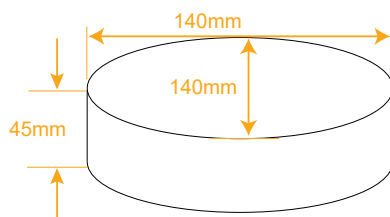

قابلیت ها:

- سهولت نصب پایه دوربین مداربسته
- حفظ امنیت اتصالات در برابر خراب کاری
- افزایش طول عمر دوربین
- کاهش انتقال ارتعاش سطح به بدنه دوربین
- زیبایی در نصب
- جلوگیری از آب خوردگی اتصالات
- محل نگهداری کابل رزرو جهت جلوگیری از کابل کشی در آینده
- قابلیت آب بندی تا گرید IP65
- قابل استفاده برای مدل های D15 و B45 کی دی تی و سایر برندها با سایز کم تر از ۱۳ سانتی متر