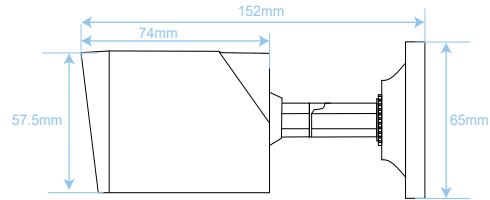

قابلیت ارایه فرم ور امنیتی جهت استفاده در مراکز فوق حساس و نظامی - محصول دارای گواهینامه امنیتی می باشد

IP CAMERA

EF03

Dual Light

1403-S3

2 years Silver Guarantee

- دو سال گارانتی نقره‌ای بدون قید و شرط کی دی تی
- سه سال ضمانت پایداری کیفیت تصویر

سایر برتری‌ها:

- بدنه ضد آب و گرد و غبار با درجه IP67
- سرور انتقال تصویر در ایران
- پشتیبانی از H.264+ / H.265+
- پشتیبانی از ONVIF ورژن 2.6
- قابلیت دید در شب هوشمند

قابلیت های هوشمند:

- عبور از خط
- فنس مجازی

Camera	
Image Sensor	2MP Progressive scan Cmos Sensor (1/3")
CPU	Dual-Core ARM Cortex-A7@900 MHz
Lens	3.6 mm Fixed Lens @F2.0
Resolution	1920*1080 (2MP)
Available IR Range	30~40 m Smart IR SMD Technology (1pcs IR SMD) 30 m Warm Light Technology (1 pcs Warm Light)
D/N Filter	IR cut filter with auto switch
Min illumination	Color: 0.01 lux(AGC on) - B/W: 0.0 Lux(IR on)
Angle of View	H-FOV: 78°, V-FOV: 41°, D-FOV: 92°
Night Vision	Dual Light Technology
Picture Adjust	
Picture Function	DWDR, 2D/3D DNR, BLC, HLC, ROI, Defog
Shutter Speed	Manual (1/3 ~ 1/100.000), Auto
Image Parameter Control	Off, On, Timing (Adjust 0 ~ 255)
D/N Control	Timing, Auto, Color on, Color off
S/N	> 52dB
Image Parameter	Saturation, Brightness, Contrast, Sharpness, Hue
Video / Audio	
Video Compression	H.264+(Ultra H.264), H.265+ (Ultra H.265)
Audio Compression	G.711A, G.711U
Frame Rate(60Hz)	30fps@ 1080P(1920*1080), 30fps@ 960P, 30fps@ 720P
Transmission Stream	Dual Stream (Video Bit Rate:11 Kbps~8 Mbps)
Network	
Protocols	TCP/IP, ICMP, HTTP, HTTPS, DHCP, DNS, DDNS, RTP, RTSP, NTP, UPnP, SMTP, UPnP-TM, P2P, Bonjour, IPV6
Compatibility	Onvif Ver2-6, Profile S, CGI, SDK, API
Streaming Method	Unicast, Multicast
Web Viewer	IE, Edge, Firefox, Chrome
Smart Device	IOS, Android Phone & Tablet

Function	
Recording	NVR, CMS, VMS
Record Type	Manual, Motion Detection, Smart Detection, Schedule
Alarm Triggers	N/A
Event Action	Email, PTZ, Snapshot, Recording, Buzzer, Pop up, Show Message
Event	Smart Motion Detection, Video Shelter
Intelligent Function	2 Smart Function Line Crossing, Area Intrusion
Interface	
Network	1 RJ45 (10M / 100M) Ethernet Port
External Audio	N/A
Internal Audio	Internal Mic
Alarm	N/A
CVBS	N/A
Power	PoE LAN, DC In
Control	N/A
Memory Slot	N/A
General	
Protection Rating	IP67, 2KV Surge Protection
Power Supply	DC12V ± 10%
POE Supply	IEEE802.3af - Max 6.5 Watt
Web Language	English, Persian
Dimension	152*65 mm
Weight	330 g
Operation Humidity	Humidity 95% or less (non-condensing)
Operation Temp	-30°C ~ +60°C
Guarantee	
Product Guarantee	2 Years Silver Guarantee
MTBF	100K hrs min. MIL-HDBK-217F (25°)
Certificates	EN, CN, FCC, CFR