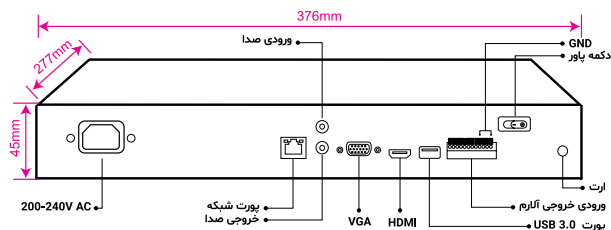

قابلیت ارایه فرم و امنیتی جهت استفاده در مراکز فوق حساس و نظامی - فاقد قابلیت دسترسی از طریق اینترنت

4K NVR

4011

1403-S3

3 years Platinum Guarantee

- سه سال گارانتی پلاتینیوم بدون قید و شرط کی دی تی شامل:

- آبخوردگی، شکستگی، ضربه دیدگی، خسارت ناشی از صاعقه، زنگ زدگی، نوسانات برق و سایر اتفاقات و صدمات

سایر برتری‌ها:

- امکان گسترش نرم افزاری به درخواست کنندگان
- نرم افزارهای موبایل و ویندوز حرفه‌ای به زبان فارسی و انگلیسی
- استفاده از CPU و Ram بیشتر نسبت به سایر برندها
- بالا ترین سطح پشتیبانی از دوربین های سایر برندها
- سیستم عامل به زبان فارسی و انگلیسی
- وب نویسی به زبان فارسی و انگلیسی
- عملکرد ANR با دوربین های کی دی تی
- قابلیت اتصال به اسپیکرهای شبکه کی دی تی

پشتیبانی از قابلیت‌های هوشمند:

- عبور از خط
- فنس مجازی
- ورود به منطقه
- خروج از منطقه
- گم شدن اشیاء
- افزافه شدن اشیاء
- تردد شمار افراد
- تشخیص چهره
- تشخیص حرکت
- تشخیص انسان
- جستجوی هوشمند تصاویر
- تشخیص حرکت سریع افراد
- تشخیص پوشاندن دوربین
- تشخیص تغییر زاویه دوربین
- تشخیص پارک غیر مجاز خودرو
- تشخیص پرسه زنی افراد
- تشخیص صدای غیر عادی
- تشخیص عدم فوکوس لنز
- تشخیص تجمع افراد
- تشخیص خودرو

CPU & Capabilities	
CPU	Dual-Core ARM Cortex-A17@1600 MHz
IP Channel Input	32CH x 4K@30fps (Up to 12 MP Supported)
Video & Audio	
HDMI Output	1CH x 4K (3840 x 2160)
VGA Output	1CH x Full HD (1920 x 1080)
Audio Input/Output	1CH Input, 1CH Output
Recording	
Video Compression	H.264+(Ultra H.264), H.265+ (Ultra H.265) Smart Event Codec
Audio Compression	G.711A, G.711U
Video Resolution	12MP, 8MP, 5MP, 4MP, 3MP, 1080P, 720P, VGA, 4CIF, DCIF, 2CIF, CIF, QCIF
Input Bandwidth	256 Mbps
Record Mode	Manual, Schedule, Alarm, Event, Smart Event
Pre & Post Record	Pre 1~30 sec, Post 10~300 sec
Playback & Backup	
Sync Playback	16CH Sync Playback(Up to 4K@30fps)
Search Mode	Time & Date, Motion, Alarm Input, All Smart Function
Playback Mode	Normal, Time Division, Label, Event, Picture Playback, Smart Playback, ANR Support
Backup Mode	USB Device, Network, Internal Sata Burner
Network & Monitoring	
Protocols	HTTPs, HTTP, TCP/IP V4-V6, ICMP, RTSP, UDP, NTP, DHCP, DDNS, FTP, SNMP-V1-V2-V3, UPNP, P2P, NAT, Multi Cast
Compatibility	Onvif Ver2.6, Profile S, G, T, CGI, SDK, API
Output Bandwidth	256 Mbps
User	32 Users
Streaming Method	Unicast, Multicast
Web Viewer	Internet Explorer
Windows Software	Unlimited KDT CMS/VMS 128CH Per Monitor
Smart Device	IOS, Android Phone & Tablet