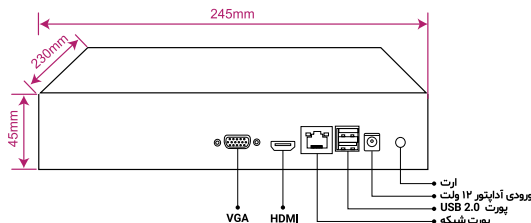

قابلیت ارایه فرم ور امنیتی جهت استفاده در مراکز فوق حساس و نظامی - فاقد قابلیت دسترسی از طریق اینترنت

FULL HD NVR

1403-S3

3 years Platinum Guarantee

سه سال گارانتی پلاتینیوم بدون قید و شرط کی دی تی شامل:

• آبخوردگی، شکستگی، ضربه دیدگی، خسارت ناشی از صاعقه، زنگ زدگی، نوسانات برق و سایر اتفاقات و صدمات

سایر برتری‌ها:

- امکان گسترش نرم افزاری به درخواست مصرف کنندگان
- نرم افزارهای موبایل و ویندوز حرفه ای به زبان فارسی و انگلیسی
- استفاده از CPU و Ram بیشتر نسبت به سایر برندها
- بالاترین سطح پشتیبانی از دوربین های سایر برندها
- پشتیبانی از دوربین های 5 مگا پیکسلی
- سیستم عامل به زبان فارسی و انگلیسی
- وب نویسی به زبان فارسی و انگلیسی

پشتیبانی از قابلیت‌های هوشمند:

- عبور از خط
- فنس مجازی
- ورود به منطقه
- خروج از منطقه
- گم شدن اشیاء
- اضافه شدن اشیاء
- تردد شمار افراد
- تشخیص چهره
- تشخیص حرکت
- تشخیص انسان
- جستجوی هوشمند تصاویر
- تشخیص حرکت سریع افراد
- تشخیص پوشاندن دوربین
- تشخیص تغییر زاویه دوربین
- تشخیص پارک غیر مجاز خودرو
- تشخیص پرسه زنی افراد
- تشخیص صدای غیر عادی
- تشخیص عدم فوکوس لنز
- تشخیص تجمع افراد
- تشخیص خودرو

CPU & Capabilities	
CPU	ARM Cortex-A7@850 MHz
IP Channel Input	4CH x 30fps (Up to 5MP Supported)
Video & Audio	
HDMI Output	1CH x Full HD (1920 x 1080)
VGA Output	1CH x Full HD (1920 x 1080)
Audio Input/Output	N/A
Recording	
Video Compression	H.264+(Ultra H.264), H.265+ (Ultra H.265) Smart Event Codec
Audio Compression	G.711A, G.711U
Video Resolution	5MP, 4MP, 3MP, 1080P, 720P, CIF, QCIF, D1
Input Bandwidth	30 Mbps
Record Mode	Manual, Schedule, Alarm, Event, Smart Event
Pre & Post Record	Pre 1~30 sec, Post 10~300 sec
Playback & Backup	
Sync Playback	4CH x 2MP@30fps Resolution / 1CH x 5MP@30fps Resolution
Search Mode	Time & Date, Motion, Alarm Input, All Smart Function
Playback Mode	Normal, Time Division, Label, Event, Picture Playback, Smart Playback
Backup Mode	USB Device, Network, Internal Sata Burner
Network & Monitoring	
Protocols	HTTPs, HTTP, TCP/IP V4-V6, ICMP, RTSP, UDP, NTP, DHCP, DDNS, FTP, SNMP-V1-V2-V3, UPNP, P2P, NAT, Multi Cast
Compatibility	Onvif Ver2.6, Profile S, G, T, CGI, SDK, API
Output Bandwidth	20 Mbps
User	10 Users
Streaming Method	Unicast, Multicast
Web Viewer	Internet Explorer
Windows Software	Unlimited KDT CMS/VMS 128CH Per Monitor
Smart Device	IOS, Android Phone & Tablet