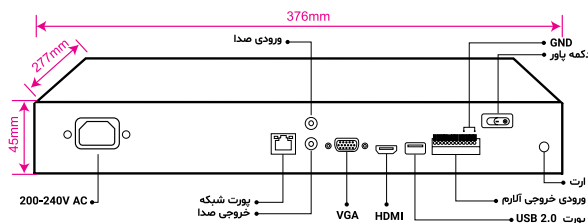

قابلیت ارایه فرم و امنیتی جهت استفاده در مراکز فوق حساس و نظامی - فاقد قابلیت دسترسی از طریق اینترنت

4K NVR

1403-S3

3 years Platinum Guarantee

- سه سال گارانتی پلاتینیوم بدون قید و شرط کی دی تی شامل:

- آبخوردگی، شکستگی، ضربه دیدگی، خسارت ناشی از صاعقه، زنگ زدگی، نوسانات برق و سایر اتفاقات و صدمات

سایر برتری‌ها:

- امکان گسترش نرم افزاری به درخواست مصرف کنندگان
- نرم افزارهای موبایل و ویندوز حرفه‌ای به زبان فارسی و انگلیسی
- استفاده از CPU و Ram بیشتر نسبت به سایر برندها
- بالترین سطح پشتیبانی از دوربین های سایر برندها
- سیستم عامل به زبان فارسی و انگلیسی
- وب نویسی به زبان فارسی و انگلیسی
- عملکرد ANR با دوربین های کی دی تی
- قابلیت اتصال به اسپیکرهای شبکه کی دی تی

پشتیبانی از قابلیت‌های هوشمند:

- عبور از خط
- فنس مجازی
- ورود به منطقه
- خروج از منطقه
- گم شدن اشیاء
- افزافه شدن اشیاء
- تردد شمار افراد
- تشخیص چهره
- تشخیص حرکت
- تشخیص انسان
- جستجوی هوشمند تصاویر
- تشخیص حرکت سریع افراد
- تشخیص پوشاندن دوربین
- تشخیص تغییر زاویه دوربین
- تشخیص پارک غیر مجاز خودرو
- تشخیص پرسه زنی افراد
- تشخیص صدای غیر عادی
- تشخیص عدم فوکوس لنز
- تشخیص تجمع افراد
- تشخیص خودرو

CPU & Capabilities	
CPU	Dual-Core ARM Cortex-A7@1300 MHz
IP Channel Input	16CH x 4K@30fps
Video & Audio	
HDMI Output	1CH x 4K (3840 x 2160)
VGA Output	1CH x Full HD (1920 x 1080)
Audio Input/Output	1CH Input, 1CH Output
Recording	
Video Compression	H.264+(Ultra H.264), H.265+ (Ultra H.265) Smart Event Codec
Audio Compression	G.711A, G.711U
Video Resolution	8MP, 5MP, 4MP, 3MP, 1080P, 720P, VGA, 4CIF, DCIF, 2CIF, CIF, QCIF
Input Bandwidth	160 Mbps
Record Mode	Manual, Schedule, Alarm, Event, Smart Event
Pre & Post Record	Pre 1~30 sec, Post 10~300 sec
Playback & Backup	
Sync Playback	8CH Sync Playback(Up to 4K@30fps)
Search Mode	Time & Date, Motion, Alarm Input, All Smart Function
Playback Mode	Normal, Time Division, Label, Event, Picture Playback, Smart Playback, ANR Support
Backup Mode	USB Device, Network, Internal Sata Burner
Network & Monitoring	
Protocols	HTTPs, HTTP, TCP/IP V4-V6, ICMP, RTSP, UDP, NTP, DHCP, DDNS, FTP, SNMP-V1-V2-V3, UPNP, P2P, NAT, Multi Cast
Compatibility	Onvif Ver2.6, ProfileS, G, T, CGI, SDK, API
Output Bandwidth	80 Mbps
User	32 Users
Streaming Method	Unicast, Multicast
Web Viewer	IE, Edge, Firefox, Chrome
Windows Software	Unlimited KDT CMS /VMS
Smart Device	IOS, Android Phone & Tablet