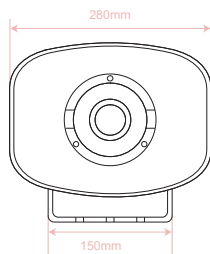

1403-S3

2 years
Silver
Guarantee

- دو سال گارانتی نقره‌ای بدون قید و شرط کی دی تی
- سه سال ضمانت پایداری کیفیت صدا

سایر برتری‌ها:

- قابلیت تعریف لیست سیاه و سفید برای تماس‌های ورودی
- قابلیت دریافت بسته‌های HTTP از سایر دیوایس‌ها نظیر NVR کی دی تی
- جهت‌پذیری آلارم‌های تعریف شده
- قابلیت اتصال به دوربین‌های مداربسته تحت شبکه
- قابلیت کنترل ولیموم از طریق وب بلندگو و یا کنسول مرکزی
- قابلیت پخش Stereo و یا Mono Differential
- سخت افزار و نرم افزار کاملا ایرانی و قابل تغییر در سفارش‌های خاص
- قابلیت ارتباط با ذخیره‌سازهای تحت شبکه کی دی تی (NVR) و نرم افزارهای مختلف کی دی تی
- ارتباط با انواع سرور PBX / KDT VOIP Server / ASTERISK / FREEPBX
- ارتباط از طریق LAN با قابلیت PoE
- قابلیت تعریف آگانت SIP
- دارای ۱۵ مگابایت کارت حافظه داخلی
- دارای وب جهت تنظیمات و مانیتورینگ بلندگو و کنترل پخش
- قابلیت آپلود مستقیم فایل صوتی و پخش از طریق وب بلندگو
- قابلیت پخش صوت به صورت زمان بندی شده
- استفاده از رمزنگاری JWT با الگوریتم HS۲۵۶
- مانیتورینگ وضعیت سخت افزاری و دمای داخلی بلندگو

AMPLIFIER	
Output Power (Max)	45W Stereo
Load (Min)	8Ω
Speaker	
Rated Power	25W
Power (Max)	45W
Impedance	8Ω
Direction	90° horizontal by 30° vertical
Frequency Response	380-8000 Hz
Sensitivity	(1 M, 1 W) 106dB
Max. Acoustic Pressure	121dB
SNR	82dB
Network	
Protocols	TCP/IP, HTTP, HTTPS, DNS, RTP, NTP, UPnP, UDP, Multicast Broadcast(Regular, live, emergency)
Compatibility	SDK, API, SIP
Sound	
Audio Bit Rate	G-711A(64 Kbps)/G-711U(64 K bps)/G722(16 Kbps)
Codec	MP3 44.1 kHz, G.722 ADPCM 16 kHz, G.711 PCMU 8 kHz, G.711 PCMA8 kHz
Playing	NVR, CMS, VMS, HTTP Link
Playing Type	Manual, Link, Schedule, Multi Cast
Audio Algorithm	AEC, AGC, ANS
Audio File Format	MP3, WAV, PCM, etc

Alarm Triggers	All Intelligent Function For KDT CMSs & VMSs, KDT NVRs & Camera
Event Action	2 X Alarm Triger N.O
Interface	
Network	1 RJ45 (10M / 100M) Ethernet Port
Alarm	Alarm In, Alarm Out
MIC	Yes
Power	PoE LAN, DC In
Reset	Software reset
Memory Slot	N/A
General	
Protection Rating	IP66, 6KV Surge Protection
Power Supply	12V DC, 2 A
POE Supply	IEEE802.3at
Web Language	English, Persian
Installation	Outdoor / Wall and Column
Weight	1-82kg
Operation Humidity	Humidity 90% or less (non-condensing)
Operation Temp	-30°C ~ +60°C
Dimension	280*270*200mm
Material, Colour	Metal White
Guarantee	
Product Guarantee	2 Years Silver Guarantee
MTBF	100K hrs min. MIL-HDBK-217F (25°)
Certificates	EN, CN, FCC