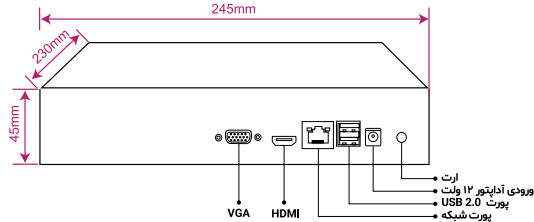

قابلیت ارایه فرم و امنیتی جهت استفاده در مراکز فوق حساس و نظامی - فاقد قابلیت دسترسی از طریق اینترنت

FULL HD NVR

1403-S3

3 years Platinum Guarantee

- سه سال گارانتی پلاتینیوم بدون قید و شرط کی دی تی شامل:
- آبخوردگی، شکستگی، ضربه دیدگی، خسارت ناشی از صاعقه، زنگ زدگی، نوسانات برق و سایر اتفاقات و صدمات

سایر برتری‌ها:

- امکان گسترش نرم افزاری به درخواست مصرف کنندگان
- نرم افزارهای موبایل و ویندوز حرفه ای به زبان فارسی و انگلیسی
- استفاده از CPU و Ram بیشتر نسبت به سایر برندها
- بالاترین سطح پشتیبانی از دوربین های سایر برندها
- پشتیبانی از دوربین های 5 مگا پیکسلی
- سیستم عامل به زبان فارسی و انگلیسی
- وب نویسی به زبان فارسی و انگلیسی

پشتیبانی از قابلیت‌های هوشمند:

- عبور از خط
- فنس مجازی
- ورود به منطقه
- خروج از منطقه
- گم شدن اشیاء
- افزایش شدن اشیاء
- تردد شمار افراد
- تشخیص چهره
- تشخیص حرکت
- تشخیص انسان
- جستجوی هوشمند تصاویر
- تشخیص حرکت سریع افراد
- تشخیص پوشاندن دوربین
- تشخیص تغییر زاویه دوربین
- تشخیص پارک غیر مجاز خودرو
- تشخیص پرسه زنی افراد
- تشخیص صدای غیر عادی
- تشخیص عدم فوکوس لنز
- تشخیص تجمع افراد
- تشخیص خودرو

CPU & Capabilities	
CPU	ARM Cortex-A7@850MHz
IP Channel Input	8CH x 30fps (Up to 5MP Supported)
Video & Audio	
HDMI Output	1CH x Full HD (1920 x 1080)
VGA Output	1CH x Full HD (1920 x 1080)
Audio Input/ Output	N/A
Recording	
Video Compression	H.264+(Ultra H.264), H.265+ (Ultra H.265) Smart Event Codec
Audio Compression	G.711A, G.711U
Video Resolution	5MP, 4MP, 3MP, 1080P, 720P, CIF, QCIF, D1
Input Bandwidth	40 Mbps
Record Mode	Manual, Schedule, Alarm, Event, Smart Event
Pre & Post Record	Pre 1~30 sec, Post 10~300 sec
Playback & Backup	
Sync Playback	4CH x 2MP@30fps Resolution / 1CH x 5MP@30fps Resolution
Search Mode	Time & Date, Motion, Alarm Input, All Smart Function
Playback Mode	Normal, Time Division, Label, Event, Picture Playback, Smart Playback
Backup Mode	USB Device, Network, Internal Sata Burner
Network & Monitoring	
Protocols	HTTPs, HTTP, TCP/IP V4-V6, ICMP, RTSP, UDP, NTP, DHCP, DDNS, FTP, SNMP-V1-V2-V3, UPNP, P2P, NAT, Multi Cast
Compatibility	Onvif Ver2.6, Profile S, G, T, CGI, SDK, API
Output Bandwidth	20 Mbps
User	10 Users
Streaming Method	Unicast, Multicast
Web Viewer	Internet Explorer
Windows Software	Unlimited KDT CMS/VMS 128CH Per Monitor
Smart Device	IOS, Android Phone & Tablet