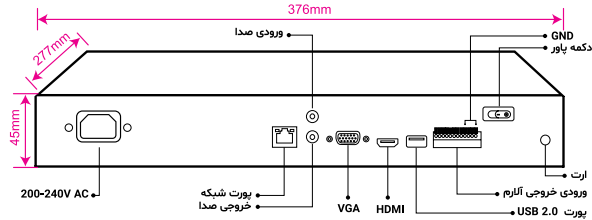

قابلیت ارایه فرم و امنیتی جهت استفاده در مراکز فوق حساس و نظامی - فاقد قابلیت دسترسی از طریق اینترنت

4K NVR

1403-S3

3 years Platinum Guarantee

- سه سال گارانتی پلاتینیوم بدون قید و شرط کی دی تی شامل:
- آبخوردگی، شکستگی، ضربه دیدگی، خسارت ناشی از صاعقه، زنگ زدگی، نوسانات برق و سایر اتفاقات و صدمات

سایر برتری‌ها:

- امکان گسترش نرم افزاری به درخواست کنندگان
- نرم افزارهای موبایل و ویندوز حرفه‌ای به زبان فارسی و انگلیسی
- استفاده از CPU و Ram بیشتر نسبت به سایر برندها
- بالاترین سطح پشتیبانی از دوربین های سایر برندها
- سیستم عامل به زبان فارسی و انگلیسی
- وب نویسی به زبان فارسی و انگلیسی
- عملکرد ANR با دوربین های کی دی تی
- قابلیت اتصال به اسپیکرهای شبکه کی دی تی

پشتیبانی از قابلیت‌های هوشمند:

- عبور از خط
- فنس مجازی
- ورود به منطقه
- خروج از منطقه
- گم شدن اشیاء
- افزافه شدن اشیاء
- تردد شمار افراد
- تشخیص چهره
- تشخیص حرکت
- تشخیص انسان
- جستجوی هوشمند تصاویر
- تشخیص حرکت سریع افراد
- تشخیص پوشاندن دوربین
- تشخیص تغییر زاویه دوربین
- تشخیص پارک غیر مجاز خودرو
- تشخیص پرسه زنی افراد
- تشخیص صدای غیر عادی
- تشخیص عدم فوکوس لنز
- تشخیص تجمع افراد
- تشخیص خودرو

CPU & Capabilities	
CPU	Dual-Core ARM Cortex-A7@1300 MHz
IP Channel Input	4CH x 4K@30fps
Video & Audio	
HDMI Output	1CH x 4K (3840 x 2160)
VGA Output	1CH x Full HD (1920 x 1080)
Audio Input/Output	1CH Input, 1CH Output
Recording	
Video Compression	H.264+(Ultra H.264), H.265+ (Ultra H.265) Smart Event Codec
Audio Compression	G.711A, G.711U
Video Resolution	8MP, 5MP, 4MP, 3MP, 1080P, 720P, VGA, 4CIF, DCIF, 2CIF, CIF, QCIF
Input Bandwidth	40 Mbps
Record Mode	Manual, Schedule, Alarm, Event, Smart Event
Pre & Post Record	Pre 1~30 sec, Post 10~300 sec
Playback & Backup	
Sync Playback	4CH Sync Playback(Up to 4K@30fps)
Search Mode	Time & Date, Motion, Alarm Input, All Smart Function
Playback Mode	Normal, Time Division, Label, Event, Picture Playback, Smart Playback, ANR Support
Backup Mode	USB Device, Network, Internal Sata Burner
Network & Monitoring	
Protocols	HTTPs, HTTP, TCP/IP V4-V6, ICMP, RTSP, UDP, NTP, DHCP, DDNS, FTP, SNMP-V1-V2-V3, UPNP, P2P, NAT, Multi Cast
Compatibility	Onvif Ver2.6, Profile S, G, T, CGI, SDK, API
Output Bandwidth	80 Mbps
User	32 Users
Streaming Method	Unicast, Multicast
Web Viewer	IE, Edge, Firefox, Chrome
Windows Software	Unlimited KDT CMS/VMS
Smart Device	IOS, Android Phone & Tablet