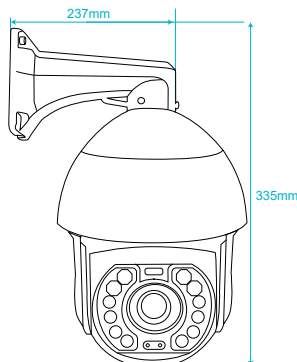

قابلیت ارایه فرم ور امنیتی جهت استفاده در مراکز فوق حساس و نظامی - محصول دارای گواهینامه امنیتی می باشد

IP CAMERA

EEOB

1403-S3

5 years Gold Guarantee

- پنج سال گارانتی طلایی بدون قید و شرط کی دی تی
- شش سال ضمانت پایداری کیفیت تصویر

سایر برتری‌ها:

- پشتیبانی از میکرو SD با ظرفیت 256GB
- بدنه ضد آب و گرد و غبار با درجه IP67
- سرور انتقال تصویر در ایران
- پشتیبانی از H.264+ / H.265 +
- پشتیبانی از ONVIF ورژن 2.6
- قابلیت دید در شب هوشمند
- قابلیت WDR, BLC, HLC, Defog و ROI تا ۸ ناحیه
- پشتیبانی از ضبط اضطراری ANR
- پشتیبانی از تکنولوژی تثبیت تصویر EIS
- پشتیبانی از تکنولوژی تعقیب سوژه هوشمند
- پشتیبانی از تکنولوژی طرح سه بعدی در زوم و فوکوس
- پشتیبانی از قابلیت 140db, Wide Dynamic Range

قابلیت‌های هوشمند:

- عبور از خط
- فنس مجازی
- ورود به منطقه
- خروج از منطقه
- گم شدن اشیاء
- اضافه شدن اشیاء
- تردد شمار افراد
- تشخیص چهره
- تشخیص حرکت سریع افراد
- تشخیص تغییر زاویه دوربین
- تشخیص پارک غیر مجاز خودرو
- تشخیص پرسه زنی افراد
- تشخیص صدای غیر عادی
- تشخیص عدم فوکوس لنز
- تشخیص تجمع افراد
- تشخیص انسان
- تشخیص خودرو

Camera	
Image Sensor	2MP Starlight (Sony-Japan) Cmos Sensor (1/1.8")
CPU	Dual-Core ARM Cortex-A7@900MHz
Lens	60X Optical Lens (6~360 mm) (F-Stop F1.5~F6.1)
Resolution	1920*1080 (2MP)
Available IR Range	500~550 m Smart Laser IR 12pcs Array
D/N Filter	IR Cut Filter Switch (ICR)
Min illumination	Color: 0.001 Lux(AGC on) - B/W: 0.0 Lux(IR on)
PTZ	Pan Range: 360° Endless - Pan Speed: 0.1~120°/S Tilt Range: -10~90° Auto Flip - Tilt Speed: 0.1~60°/S Number of Preset: 255 - Patrol:32 - Pattern: 8 - Park Action: Yes
Night Vision	Starlight Technology
Picture Adjust	
Picture Function	140dB WDR, DWDR, BLC, HLC, Defog, ROI
Image Stabilization	Yes (EIS)
Digital Zoom	16X
Shutter Speed	Manual (1/3 ~ 1/100.000), Auto
Image Control	Off, On, Timing (Adjust 0 ~ 255)
D/N Control	Timing, Auto, Color on, Color off
Image Setting	Saturation, Brightness, Contrast, Sharpness, Hue
Video / Audio	
Video Compression	H.264+(Ultra H.264), H.265+ (Ultra H.265)
Audio Compression	G.711A, G.711U
Frame Rate(60Hz)	30fps@(1920x1080)
Transmission Stream	Triple Stream (Code Rate: 128kbps-16mbps)
Network	
Protocols	HTTPs, HTTP, TCP/IP V4-V6, ICMP, RTSP, UDP, NTP, DHCP, DDNS, FTP, SNMP-V1-V2-V3, Multi Cast
Compatibility	Onvif Ver2.6, Profile S, CGI, SDK, API
Streaming Method	Unicast, Multicast
Web Viewer	IE, Edge, Firefox, Chrome
Function	
Recording	FTP, NVR, CMS,VMS, NAS, SD Card, ANR
Record Type	Manual, Motion Detection, Smart Detection, Schedule