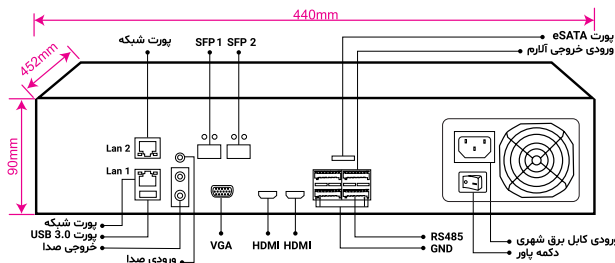

قابلیت ارایه فرم و امنیتی جهت استفاده در مراکز فوق حساس و نظامی - فاقد قابلیت دسترسی از طریق اینترنت

4K NVR

1403-S3

3 years Platinum Guarantee

سه سال گارانتی پلاتینیوم بدون قید و شرط کی دی تی شامل:

• آبخوردگی، شکستگی، ضربه دیدگی، خسارت ناشی از صاعقه، زنگ زدگی، نوسانات برق و سایر اتفاقات و صدمات

سایر برتری‌ها:

- امکان گسترش نرم افزاری به درخواست مصرف کنندگان
- نرم افزارهای موبایل و ویندوز حرفه‌ای به زبان فارسی و انگلیسی
- استفاده از CPU و RAM بیشتر نسبت به سایر برندها
- بالاترین سطح پشتیبانی از دوربین های سایر برندها
- سیستم عامل به زبان فارسی و انگلیسی
- وب نویسی به زبان فارسی و انگلیسی
- عملکرد ANR با دوربین های کی دی تی
- مدیریت پهنای باند، تکنولوژی اختصاصی برند کی دی تی (SBMS)
- پشتیبانی از Failover با ذخیره سازی کی دی تی
- قابلیت اتصال به اسپیکرهای شبکه کی دی تی

پشتیبانی از قابلیت های هوشمند:

- عبور از خط
- فنس مجازی
- ورود به منطقه
- خروج از منطقه
- گم شدن اشیاء
- اضافه شدن اشیاء
- تردد شمار افراد
- تشخیص چهره
- تشخیص حرکت
- تشخیص انسان
- جستجوی هوشمند تصاویر
- تشخیص حرکت سریع افراد
- تشخیص پوشاندن دوربین
- تشخیص تغییر زاویه دوربین
- تشخیص پارک غیر مجاز خودرو
- تشخیص پرسه زنی افراد
- تشخیص صدای غیر عادی
- تشخیص عدم فوکوس لنز
- تشخیص تجمع افراد
- تشخیص خودرو

CPU & Capabilities	
CPU	Dual-Core ARM Cortex-A17@1600 MHz
IP Channel Input	64CH x 4K@30fps (Up to 12MP Supported)
Video & Audio	
HDMI Output	2CH / 1CH 4K (3840 x 2160), 1CH Full HD (1920 x 1080)
VGA Output	1CH x Full HD (1920 x 1080)
Audio Input/Output	1CH Input, 1CH Output
Recording	
Video Compression	H.264+(Ultra H.264), H.265+ (Ultra H.265) Smart Event Codec
Audio Compression	G.711A, G.711U
Video Resolution	12MP, 8MP, 5MP, 4MP, 3MP, 1080P, 720P, VGA, 4CIF, DCIF, 2CIF, CIF, QCIF
Input Bandwidth	320~500Mbps (Smart Bandwidth Management System) 200 Mbps (when RAID is enabled)
Record Mode	Manual, Schedule, Alarm, Event, Smart Event
Failover	N+1 Hot Spare
Pre & Post Record	Pre 1~30 sec, Post 10~300 sec
Playback & Backup	
Sync Playback	16CH Sync Playback(Up to 4K@30fps)
Search Mode	Time & Date, Motion, Alarm Input, All Smart Function
Playback Mode	Normal, Time Division, Label, Event, Picture Playback, Smart Playback, ANR Support
Backup Mode	USB Device, Network, Internal Sata Burner
Network & Monitoring	
Protocols	HTTP, HTTP, TCP/IP V4-V6, ICMP, RTSP, UDP, NTP, DHCP, DDNS, FTP, SNMP-V1-V2-V3, UPNP, P2P, NAT, Multi Cast
Compatibility	Onvif Ver2-6, Profile S, G, T, CGI, SDK, API
Output Bandwidth	100~300Mbps (Smart Bandwidth Management System) 200 Mbps (when RAID is enabled)
User	32 Users
Streaming Method	Unicast, Multicast
Web Viewer	IE, Edge, Firefox, Chrome
Windows Software	Unlimited KDT CMS/VMS
Smart Device	IOS, Android Phone & Tablet