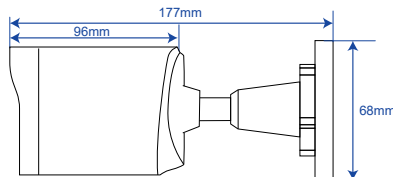

White Light

1403-S3

2 years Silver Guarantee

- دو سال گارانتی نقره‌ای بدون قید و شرط کی دی تی
- سه سال ضمانت پایداری کیفیت تصویر

سایر برتری‌ها:

- پشتیبانی از میکرو SD با ظرفیت 256Gb
- بدنه ضد آب و گرد و غبار با درجه IP67
- سرور انتقال تصویر در ایران
- پشتیبانی از H.264+ / H.265+
- پشتیبانی از ONVIF ورژن 2.6
- قابلیت دید در شب هوشمند
- قابلیت WDR, BLC, HLC, Defog
- پشتیبانی از ضبط اضطراری ANR

قابلیت‌های هوشمند:

- عبور از خط
- فنس‌مجازی
- ورود به منطقه
- خروج از منطقه
- تشخیص حرکت سریع

Camera	
Image Sensor	2MP Progressive scan Cmos Sensor (1/2.8")
CPU	Dual-Core ARM Cortex-A9@900 MHz
Lens	3.6 mm Fixed Lens @F1.6
Resolution	1920*1080 (2MP)
Available IR Range	30~40 m Smart IR SMD Technology Smart White light Technology
D/N Filter	IR cut filter with auto switch
Min illumination	Color: 0.01 lux(AGC on) - B/W: 0.0 Lux(IR on)
Angle of View	H-FOV: 94°, V-FOV: 69°, D-FOV: 96°
Night Vision	Color /IR
Picture Adjust	
Picture Function	120dB WDR/DWDR, 2D/3D DNR, BLC, HLC, ROI, Defog, Rotate
Shutter Speed	Manual (1/3 ~ 1/10.000), Auto
Image Parameter Control	Off, On, Timing (Adjust 0 ~ 255)
D/N Control	Timing, Auto, Color on, Color off
S/N	> 52dB
Image Parameter	Saturation, Brightness, Contrast, Sharpness, Hue
Video / Audio	
Video Compression	H.264+(Ultra H.264), H.265+ (Ultra H.265)
Audio Compression	G.711A, G.711U
Frame Rate(60Hz)	30fps@ 1080P(1920*1080), 30fps@ 960P,30fps@ 720P
Transmission Stream	Triple Stream (Video Bit Rate:11 Kbps~8 Mbps)
Network	
Protocols	TCP/IP(v4, v6), ICMP, HTTP, HTTPS, FTP, DHCP, DNS, DDNS, RTP, RTSP, RTCP, NTP, IGMP, UPnP, SMTP, UPnP-TM, P2P, Bonjour, SNMP (v1,v2,v3), UDP, NAT, Multicast, RTMP
Compatibility	Onvif Ver2.6, Profile S, G, T, CGI, SDK, API
Streaming Method	Unicast, Multicast
Web Viewer	IE, Edge, Firefox, Chrome
Smart Device	IOS, Android Phone & Tablet

Function	
Recording	FTP, NVR, CMS, SD Card, ANR
Record Type	Manual, Motion Detection, Smart Detection, Schedule
Alarm Triggers	All Intelligent Function
Event Action	Email, PTZ, Snapshot, Recording, Buzzer, Pop up, Show Message, Smart Light
Event	Smart Motion Detection, Video Shelter
Intelligent Function	5 Smart Function Line Crossing, Area Intrusion, Region Entrance, Region Exiting, Fast Moving.
Interface	
Network	1 RJ45 (10M / 100M) Ethernet Port
External Audio	N/A
Internal Audio	Internal Mic
Alarm	N/A
CVBS	N/A
Power	PoE LAN, DC In
Reset Button	Yes (Optional)
Memory Slot	Yes - Micro SD/SDHC/SDXC Slot (256 Gb Max) (ANR Support)
General	
Protection Rating	IP67, 2KV Surge Protection
Power Supply	DC12V ± 10%
POE Supply	IEEE802.3af - Max 6 Watt
Web Language	English, Persian
Dimension	177*68 mm
Weight	415 g
Operation Humidity	Humidity 95% or less (non-condensing)
Operation Temp	-30°C ~ +60°C
Guarantee	
Product Guarantee	2 Years Silver Guarantee
MTBF	100K hrs min. MIL-HDBK-217F (25°)
Certificates	EN, CN, FCC, CFR