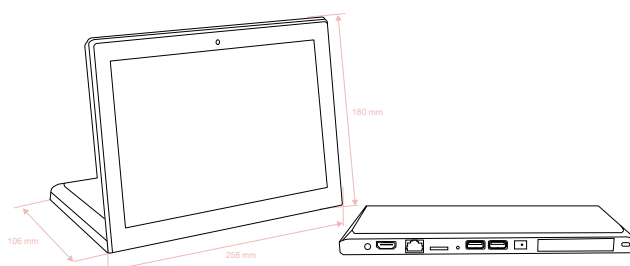

CENTRAL NETWORK MANAGEMENT

1403-S3

2 years
Silver
Guarantee

- دو سال گارانتی نقره‌ای بدون قید و شرط کی دی تی
- سه سال ضمانت پایداری کیفیت صدا

سایر برتری‌ها:

- ارتباط با انواع سرور PBX / KDT VOIP Server / ASTERISK / FREEPBX
- ارتباط از طریق LAN با قابلیت PoE
- قابلیت تعریف اکانت SIP
- دارای ۱۰ مگابایت کارت حافظه داخلی
- دارای وب جهت تنظیمات و مانیتورینگ بلندگو و کنترل پخش
- قابلیت آپلود مستقیم فایل صوتی و پخش از طریق وب بلندگو
- قابلیت پخش صوت به صورت زمان بندی شده
- استفاده از رمزنگاری JWT با الگوریتم HS۲۵۶
- مانیتورینگ وضعیت سخت افزاری و دمای داخلی بلندگو
- قابلیت تعریف لیست سیاه و سفید برای تماس های ورودی
- قابلیت دریافت بسته های Http از سایر دیوایس ها نظیر NVR کی دی تی
- جهت پخش آلارم های تعریف شده
- قابلیت اتصال به دوربین های مدار بسته تحت شبکه
- قابلیت کنترل ویوم از طریق وب بلندگو و یا کنسول مرکزی
- قابلیت پخش Stereo و یا Mono Differential
- سخت افزار و نرم افزار کاملا ایرانی و قابل تغییر در سفارش های خاص
- قابلیت ارتباط با ذخیره سازهای تحت شبکه کی دی تی (NVR) و نرم افزارهای مختلف کی دی تی

System	
CPU	Quad Core Cortex A17, RK3288
RAM	2GB
Internal Memory	32 GB
Operation System	Linux
Touch Screen	10-Point Capacitive Touch
Display	
Panel	10.1 Inch LCD IPS Panel
Resolution	1280*800
Contrast Ratio	800
Luminance	250 cd/m2
Aspect Ratio	16:10
Network	
Wifi	802.11b/g/n
Ethernet	RJ45, 100M/1000M
Bluetooth	Bluetooth 4.0
Interface	
Card Slot	TF, Support up to 32GB
USB	USB Host x2
HDMI	HDMI Output
Power Jack	DC Power Input
Earphone	3.5mm Earphone With Microphone
Serial Port	USB Type Serial Port
RJ45	RJ45, 100M/1000M(PoE Function, Optional)
Microphone	Yes
Speaker	2*1W

Media Play	
Video Format	MPEG, H-264
Audio Format	MP3/WMA/AAC etc.
Photo	Jpeg
General	
Power Supply	IEEE802.3at / DC 12 V 1A
Language	Persian
Weight	800 g
Mounting	Desktop
Operation Humidity	Humidity 90% or less (non-condensing)
Operation Temp	-30°C ~ +60°C
Dimension And Impedance	258*180*106 mm
Material, Colour	ABS White / Black
Software Feature	
- SIP Calling Capability - Playing Music on SIP Calls - Simultaneous Playback of Music and Internal Microphone on SIP Calls - Ability to Add SIP Phone Groups on KDT SIP Server - Making Calls over RTP without the need for a SIP server with dedicated numbers - High-quality Music Playback through Multicast without the need for a server - Monitoring KDT Speakers in the network and giving commands to them - Individual Volume Control for each Speaker - Displaying Temperature and CPU load for each Speaker - Identifying Connected and Disconnected Speakers in the network - Resetting and muting each connected Speaker when needed - Dedicated space for storing music files on the console via USB flash drive	
Guarantee	
Product Guarantee	2 Years Silver Guarantee
MTBF	100K hrs min. MIL-HDBK-217F (25°)
Certificates	EN, CN, FCC