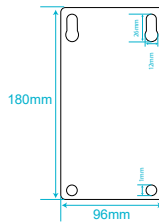

5 years Gold Guarantee

- پنج سال گارانتی طلایی بدون قید و شرط کی دی تی
- شش سال ضمانت پایداری کیفیت تصویر

سایر برتری‌ها:

- پشتیبانی از میکرو SD با ظرفیت 256GB
- بدنه ضد آب و گرد و غبار با درجه IP67
- سرور انتقال تصویر در ایران
- پشتیبانی از H.264+ / H.265+
- پشتیبانی از ONVIF ورژن 2.6
- قابلیت دید در شب هوشمند
- قابلیت WDR, BLC, HLC, Defog و ROI تا ۸ ناحیه
- پشتیبانی از ضبط اضطراری ANR
- پشتیبانی از تکنولوژی تثبیت تصویر EIS
- پشتیبانی از تکنولوژی تعقیب سوژه هوشمند
- پشتیبانی از تکنولوژی طرح سه بعدی در زوم و فوکوس

قابلیت‌های هوشمند:

- عبور از خط
- فنس مجازی
- ورود به منطقه
- خروج از منطقه
- گم شدن اشیاء
- اضافه شدن اشیاء
- تردد شمار افراد
- تشخیص چهره
- تشخیص حرکت سریع افراد
- تشخیص تغییر زاویه دوربین
- تشخیص پارک غیر مجاز خودرو
- تشخیص پرسه زنی افراد
- تشخیص صدای غیر عادی
- تشخیص عدم فوکوس لنز
- تشخیص تجمع افراد
- تشخیص انسان
- تشخیص خودرو

Camera	
Image Sensor	8MP Super Starlight (Sony-Japan) Progressive scan Cmos Sensor (1/1.8")
CPU	Dual-Core ARM Cortex A7@900MHZ
Lens	38X Optical Lens (6~228mm) (F-Stop F1.5~F4.8)
Resolution	3840*2160 (8MP)
Available IR Range	250~260 m Smart IR 12pcs Array
D/N Filter	IR Cut Filter Switch (ICR)
Min illumination	Color: 0.0008 Lux(AGC on) - B/W: 0.0 Lux(IR on)
PTZ	Pan Range: 360° Endless - Pan Speed: 0.1~120°/S Tilt Range: -10°~90° Auto Flip - Tilt Speed: 0.1~60°/S Number of Preset: 255 - Patrol: 32 - Pattern: 8 - Park Action: Yes
Night Vision	Super Starlight Technology
Picture Adjust	
Picture Function	120dB WDR/DWDR, 2D/3D DNR, BLC, HLC, ROI, Defog
Digital Zoom	16X
Image Stabilization	Yes (EIS)
Shutter Speed	Manual (1/3 ~ 1/100.000), Auto
Image Control	Off, On, Timing (Adjust 0 ~ 255)
D/N Control	Timing, Auto, Color on, Color off
S/N	> 56dB
Image Setting	Saturation, Brightness, Contrast, Sharpness, Hue
Video / Audio	
Video Compression	H.264+(Ultra H.264), H.265+ (Ultra H.265)
Audio Compression	G.711A, G.711U
Frame Rate(60Hz)	30fps@ 8MP(3840*2160), 30fps@ 6MP, 60fps@ 2MP
Transmission Stream	Triple Stream (Code Rate: 32Kbps-16Mbps)
Network	
Protocols	TCP/IP, ICMP, HTTP, HTTPS, FTP, DHCP, DNS, DDNS, RTP, RTSP, RTCP, NTP, IGMP, UPnP, SMTP, UPnP-TM, P2P, Bonjour, RTMP
Compatibility	Onvif Ver2.6, Profile S, G, T, CGI, SDK, API
Streaming Method	Unicast, Multicast
Web Viewer	IE, Edge, Firefox, Chrome
Function	
Recording	FTP, NVR, CMS, VMS, NAS, SD Card, ANR