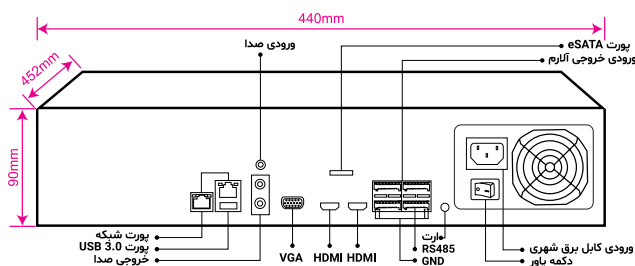

قابلیت ارایه فرم و امنیتی جهت استفاده در مراکز فوق حساس و نظامی - فاقد قابلیت دسترسی از طریق اینترنت

4K NVR

4014

1403-S3

3 years Platinum Guarantee

- سه سال گارانتی پلاتینیوم بدون قید و شرط کی دی تی شامل:

- آبخوردگی، شکستگی، ضربه دیدگی، خسارت ناشی از صاعقه، زنگ زدگی، نوسانات برق و سایر اتفاقات و صدمات

سایر برتری‌ها:

- امکان گسترش نرم افزاری به درخواست کنندگان
- نرم افزارهای موبایل و ویندوز حرفه‌ای به زبان فارسی و انگلیسی
- استفاده از CPU و Ram بیشتر نسبت به سایر برندها
- بالترین سطح پشتیبانی از دوربین های سایر برندها
- سیستم عامل به زبان فارسی و انگلیسی
- وب نویسی به زبان فارسی و انگلیسی
- عملکرد ANR با دوربین های کی دی تی
- قابلیت اتصال به اسپیکرهای شبکه کی دی تی

پشتیبانی از قابلیت‌های هوشمند:

- عبور از خط
- فنس مجازی
- ورود به منطقه
- خروج از منطقه
- گم شدن اشیاء
- افزافه شدن اشیاء
- تردد شمار افراد
- تشخیص چهره
- تشخیص حرکت
- تشخیص انسان
- جستجوی هوشمند تصاویر
- تشخیص حرکت سریع افراد
- تشخیص پوشاندن دوربین
- تشخیص تغییر زاویه دوربین
- تشخیص پارک غیر مجاز خودرو
- تشخیص پرسه زنی افراد
- تشخیص صدای غیر عادی
- تشخیص عدم فوکوس لنز
- تشخیص تجمع افراد
- تشخیص خودرو

CPU & Capabilities	
CPU	Dual-Core ARM Cortex-A17@1600 MHz
IP Channel Input	16CH x 4K@30fps (Up to 12 MP Supported)
Video & Audio	
HDMI Output	2CH / 1CH 4K (3840 x 2160) , 1CH Full HD (1920 x 1080)
VGA Output	1CH x Full HD (1920 x 1080)
Audio Input/ Output	1CH Input, 1CH Output
Recording	
Video Compression	H.264+(Ultra H.264), H.265+ (Ultra H.265) Smart Event Codec
Audio Compression	G.711A, G.711U
Video Resolution	12MP, 8MP, 5MP, 4MP, 3MP, 1080P, 720P, VGA, 4CIF, DCIF, 2CIF, CIF, QCIF
Input Bandwidth	160 Mbps
Record Mode	Manual, Schedule, Alarm, Event, Smart Event
Pre & Post Record	Pre 1~30 sec, Post 10~300 sec
Playback & Backup	
Sync Playback	16CH Sync Playback(Up to 4K@30fps)
Search Mode	Time & Date, Motion, Alarm Input, All Smart Function
Playback Mode	Normal, Time Division, Label, Event, Picture Playback, Smart Playback, ANR Support
Backup Mode	USB Device, Network, Internal Sata Burner
Network & Monitoring	
Protocols	HTTPs, HTTP, TCP/IP V4-V6, ICMP, RTSP, UDP, NTP, DHCP, DDNS, FTP, SNMP-V1-V2-V3, UPNP, P2P, NAT, Multi Cast
Compatibility	Onvif Ver2.6, Profile S, G, T, CGI, SDK, API
Output Bandwidth	256 Mbps
User	32 Users
Streaming Method	Unicast, Multicast
Web Viewer	IE, Edge, Firefox, Chrome
Windows Software	Unlimited KDT CMS/VMS
Smart Device	IOS, Android Phone & Tablet