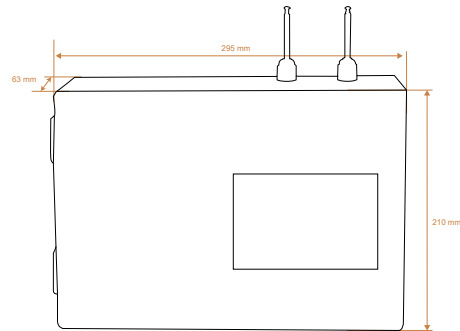

BURGLAR ALARM SYSTEM

1403-S3

3 years Platinum Guarantee

- سه سال گارانتی پلاتینیوم بدون قید و شرط کی دی تی شامل:

- آبخوردگی، شکستگی، ضربه دیدگی، خسارت ناشی از صاعقه، زنگ زدگی، نوسانات برق و سایر اتفاقات و صدمات

قابلیت های برتر:

- تعریف دو ناحیه به صورت مجزا
- پشتیبانی از ۳۲ منطقه بی سیم
- پشتیبانی تا ۱۶ منطقه با سیم
- قابلیت ثبت ۶ شماره تماس
- ریموت کدگذاری شده (hopping code)
- دارای پنل جهت تنظیمات لمسی
- قابلیت افزودن ماژول های (PoE, Zone, PGM, Repeter)
- تعریف وضعیت های عملکردی مختلف برای مناطق
- تعریف رویدادهای مختلف برای فعال یا غیرفعال سازی PGM

Supply	
Input voltage	15.5 Vdc
Power	30W
Battery	Li/Yon 18650 – 3cell Including (6cell Optional)
Battery Charger	Yes
Power Management	Yes
Electrical Protection	Over Voltage / Over Current
Interface	
Keypad Connection	RS485 (4 wire Communication bus)
SIM Card	Single
GPRS	2G
GSM	Call / SMS
Audio Socket	2.5mm
Feature Hardware	
User	32
Remote	32
Wired Zone	8 (up to 16 With KB-Z1-EX)
Wireless Zone	up to 32
PGM	4 open collector (up to 6 open collector + 8 relay With KB-P1-EX)
Phone Number	6
Siren	Yes
SD Card Socket	Yes
Feature Software	
Zone Mode	15 (Entry Delay - Exit Delay - ...)
PGM Event	12 (Close Zone - Open Zone - Pressed remote key - ...)
Arming Level	3 (Full – Sleep – Stay)
Zone Bypass	Yes

Keypad	
Panel	Touch
Display	2 X 16 Character LCD
Buzzer	Yes
Keypad Wired Zone	1
Remote	
Frequency	433 MHz
Encryption	Advanced Encryption Standard
Coding	Keeloq
Antenna	Onboard
Battery	27A (12v)
Coverage	80 m outdoor
General	
Protection Rating	IP54
Web Language	English / Persian
Dimension	295*210*63 mm
Weight	3.1 kg
Storage Temp	-20°C ~ +65°C / 10% ~ 90% RH
Operation Temp	-15°C ~ +55°C / 10% ~ 90% RH
Radiation Electromagnetic	EN55016
Module	
Telecommunication	Yes (Optional)
POE & Ethernet	Yes (Optional)
RF Repeater	Yes (Optional)
PGM Expansion	Yes (Optional)
Zone Expansion	Yes (Optional)
RTC	Yes (Optional)