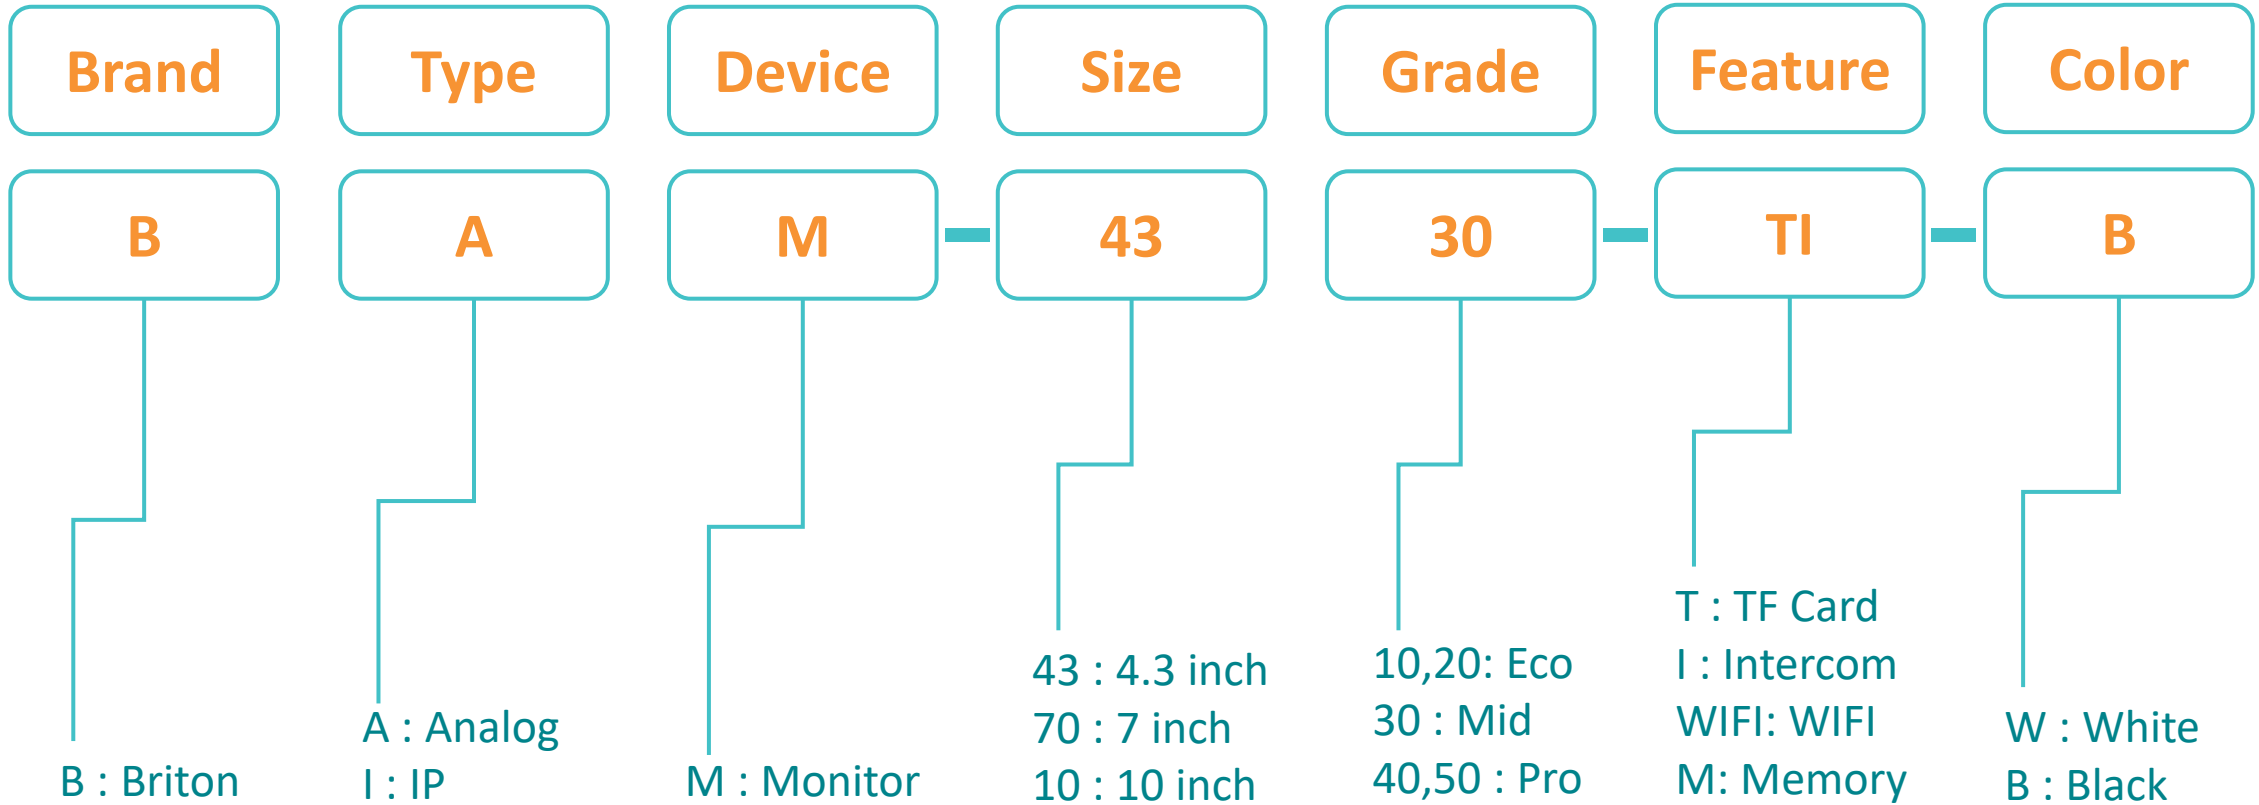

Briton

لیست قیمت مانیتور و پنل

۲۰ دی ماه ۱۴۰۴

MONITOR

PANEL

Monitor

• BAM-1050-WIFI-B	125,000,000R
• BAM-1050-WIFI-W	125,000,000R
• BAM-1045-WIFI-B	125,000,000R
• BAM-1045-WIFI-W	125,000,000R
• BAM-1020-M-B	79,000,000R
• BAM-1020-M-W	79,000,000R
• BAM-7040-WIFI-W	87,500,000R
• BAM-7040-WIFI-B	89,500,000R
• BAM-7030-TI-W	66,500,000R
• BAM-7030-TI-B	68,500,000R
• BAM-7045-WIFI-W	97,500,000R
• BAM-7045-WIFI-B	98,500,000R
• BAM-4330-TI-W	42,500,000R
• BAM-7020-W	44,500,000R
• BAM-7020-B	46,500,000R
• BAM-4310-W	34,700,000R

Panel

• BPK-2001	34,100,000R
• BPK-2002-H	34,900,000R
• BPK-2003-V	37,100,000R
• BPK-2004-V	39,700,000R
• BPK-2005-V	41,500,000R
• BPK-2006-H	38,200,000R
• BPK-2006-V	42,300,000R
• BPK-2007-V	42,800,000R
• BPK-2008-H	40,400,000R
• BPK-2010-H	42,000,000R
• BPK-2012-H	43,500,000R
• BPK-2014-H	44,200,000R
• BPK-2016-H	46,600,000R
• BPC-4000-R	95,000,000R
• BPC-4000-HS-R	120,000,000R