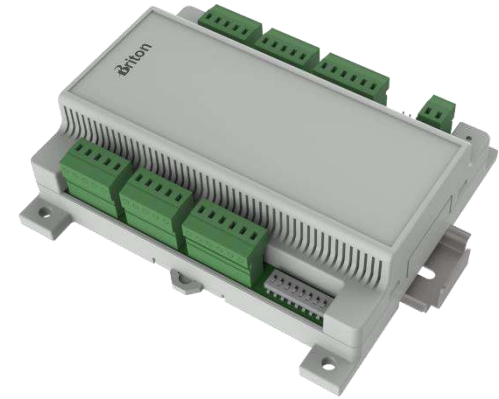

120,000,000

Power Supply

- 12 VAC ~ 1A

6,500,000

Switcher

- 8 Channels

5,700,000

Decoder