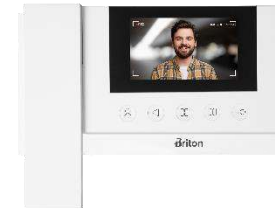

BAM-4310-W

- 4.3" TFT LCD/480*RGB*272
- Mechanical key
- Support 1 panel
- OSD adjustment

34,700,000

BAM-4330-TI-W

- 4.3" TFT LCD/480*RGB*272
- Mechanical key
- Support 2 panels
- Support 1 CCTV
- Parking lock release
- Intercom with another unit
- Support Micro-SD card (8~32G)
- Save 200 images in internal memory
- GUI menu

42,500,000

BAM-7020-W

- 7" TFT LCD/800*RGB*480
- Touch key
- Support 1 panel
- OSD adjustment
- White color

44,500,000

BAM-7020-B

- 7" TFT LCD/800*RGB*480
- Touch key
- Support 1 panel
- OSD adjustment
- Black color